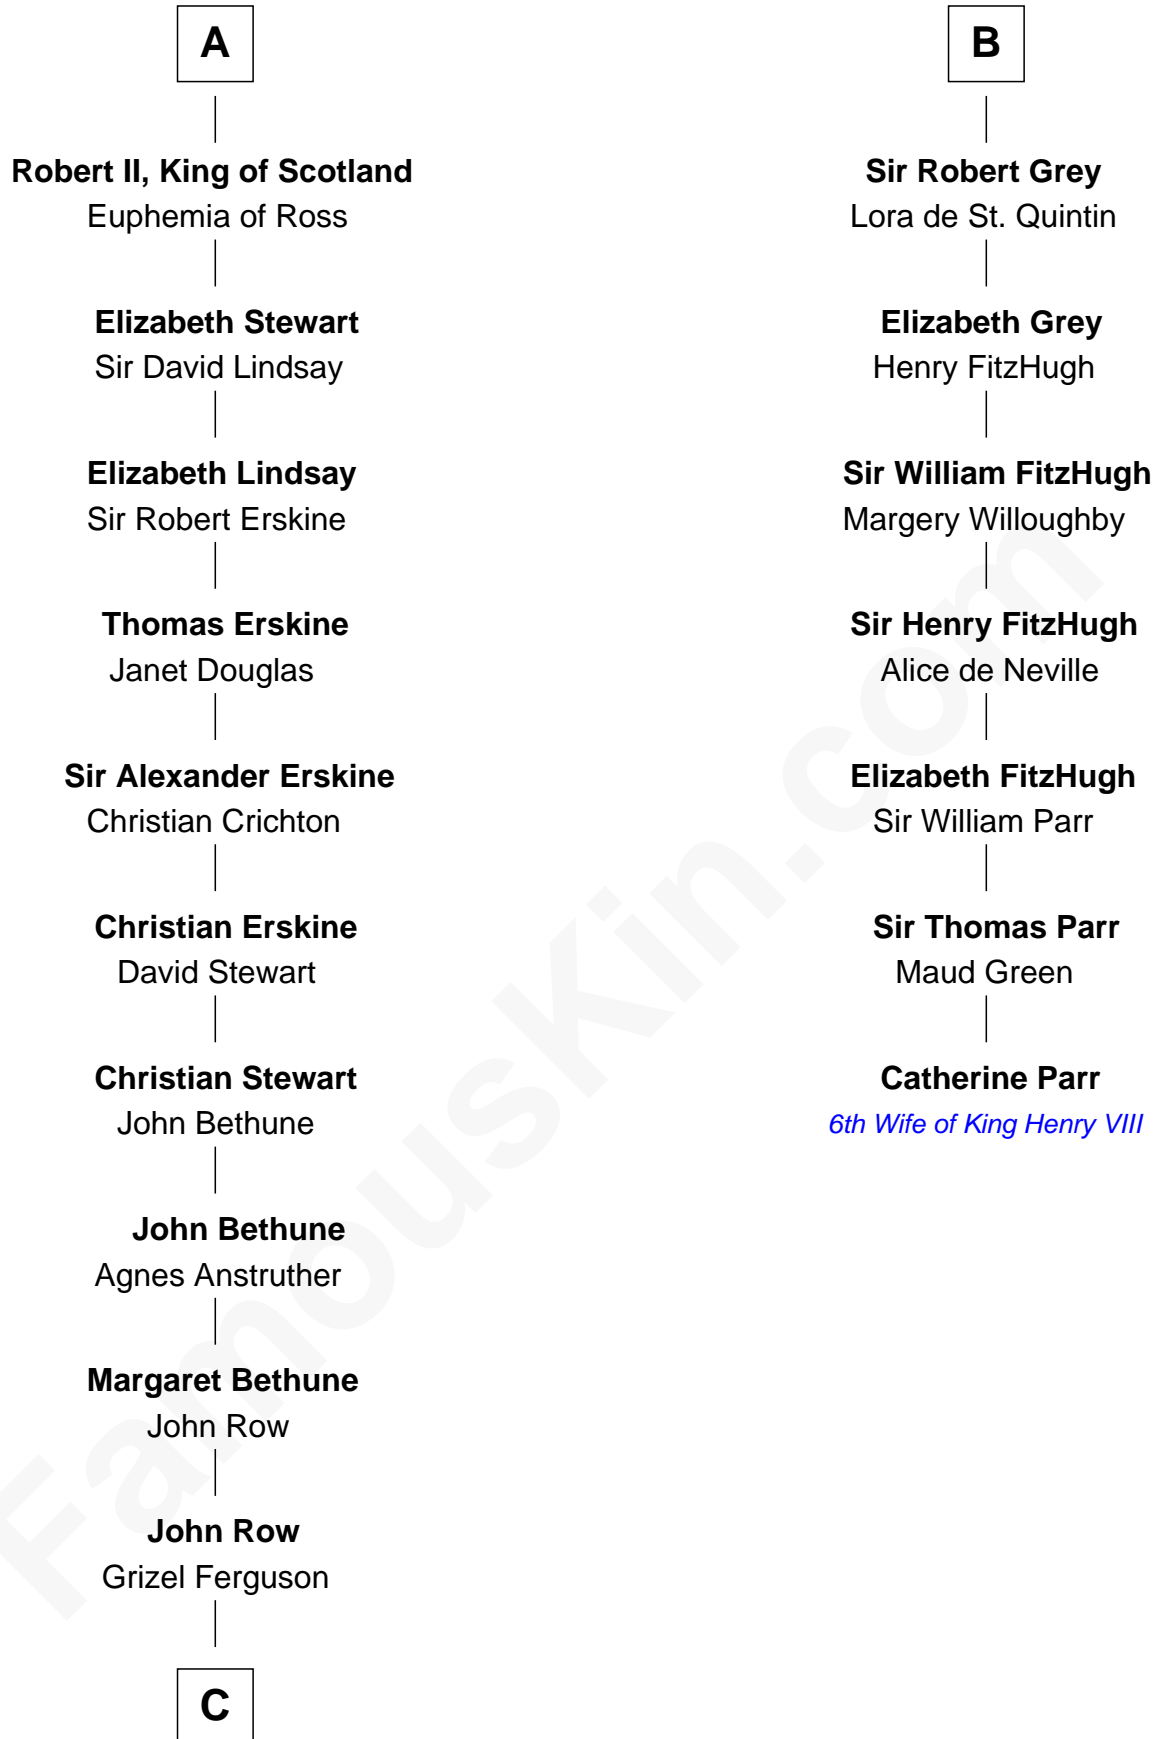

FamousKin.com
Relationship Chart of
General Hugh Mercer
American Revolution

13th cousin 8 times removed of

Catherine Parr
6th Wife of King Henry VIII

C

|

John Row

Elspeth Gillespie

|

Lilias Row

John Mercer

|

Thomas Mercer

Isabel Smith

|

William Mercer

Anne Munro