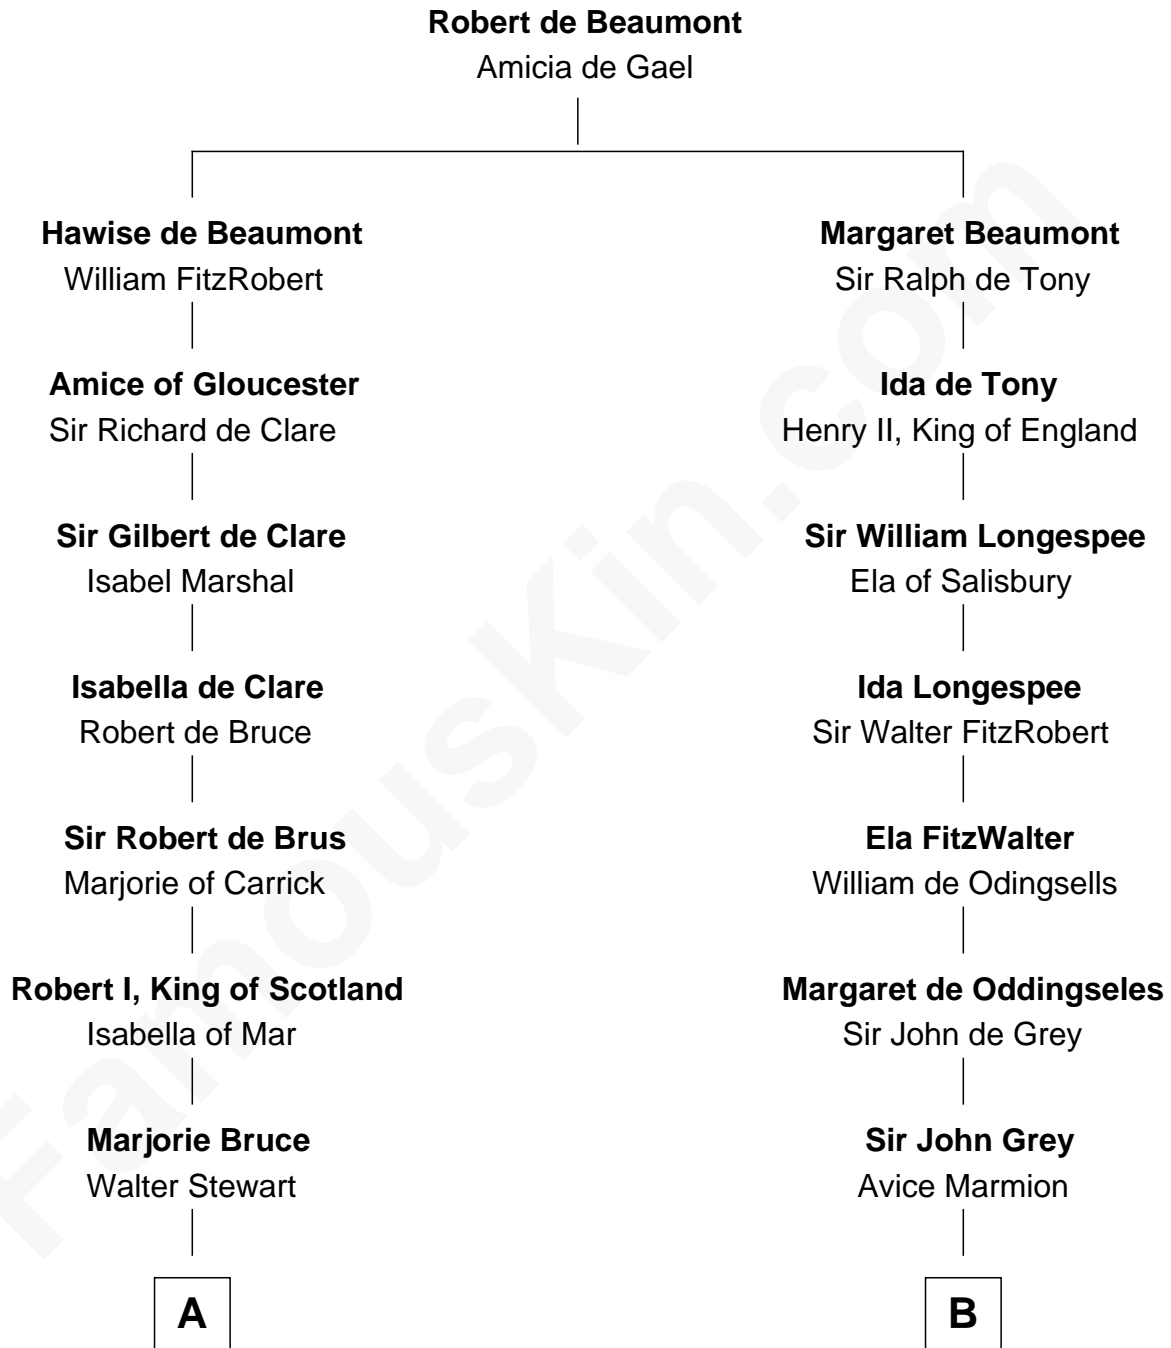

FamousKin.com
Relationship Chart of
General Hugh Mercer
American Revolution

13th cousin 8 times removed of

Catherine Parr
6th Wife of King Henry VIII

C

|

John Row

Elspeth Gillespie

|

Lilias Row

John Mercer

|

Thomas Mercer

Isabel Smith

|

William Mercer

Anne Munro

|

General Hugh Mercer

American Revolution

FamousKin.com