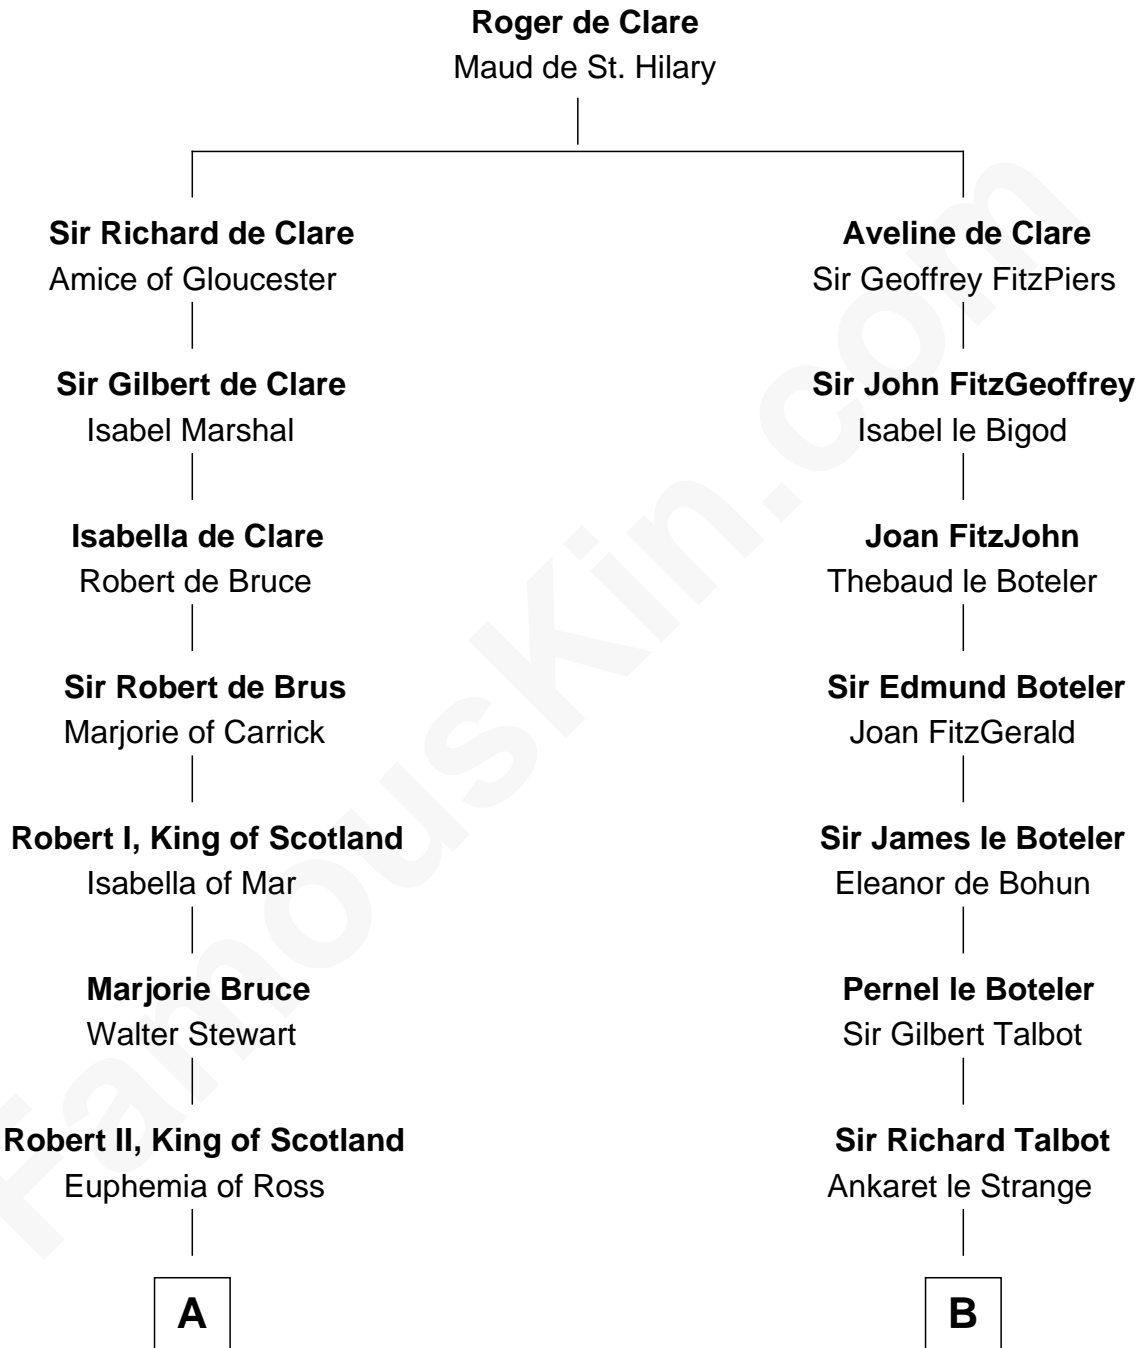

FamousKin.com
Relationship Chart of
General Hugh Mercer
American Revolution

11th cousin 9 times removed of

Catherine Parr
6th Wife of King Henry VIII

C

Lilias Row

John Mercer

Thomas Mercer

Isabel Smith

William Mercer

Anne Munro

General Hugh Mercer

American Revolution

FamousKin.com