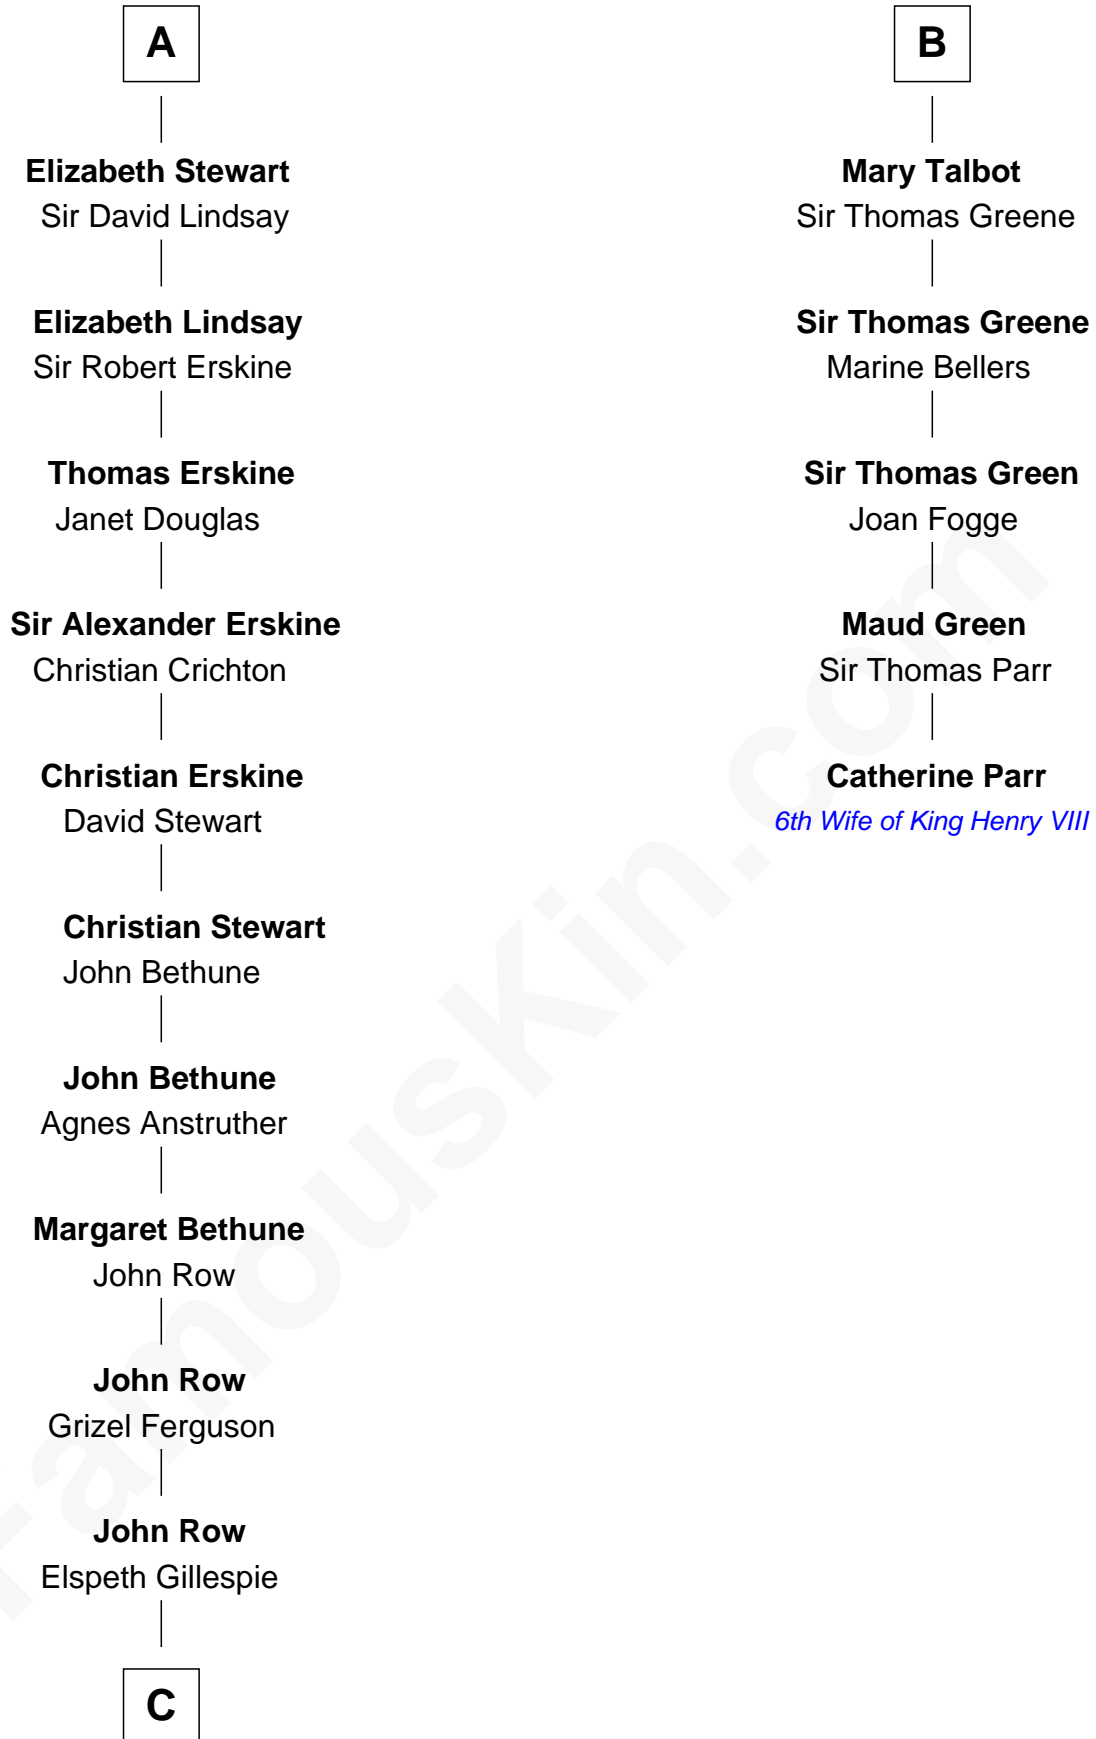

FamousKin.com
Relationship Chart of
General Hugh Mercer
American Revolution

11th cousin 9 times removed of

Catherine Parr
6th Wife of King Henry VIII

C

Lilias Row

John Mercer

Thomas Mercer

Isabel Smith

William Mercer

Anne Munro

General Hugh Mercer

American Revolution

FamousKin.com