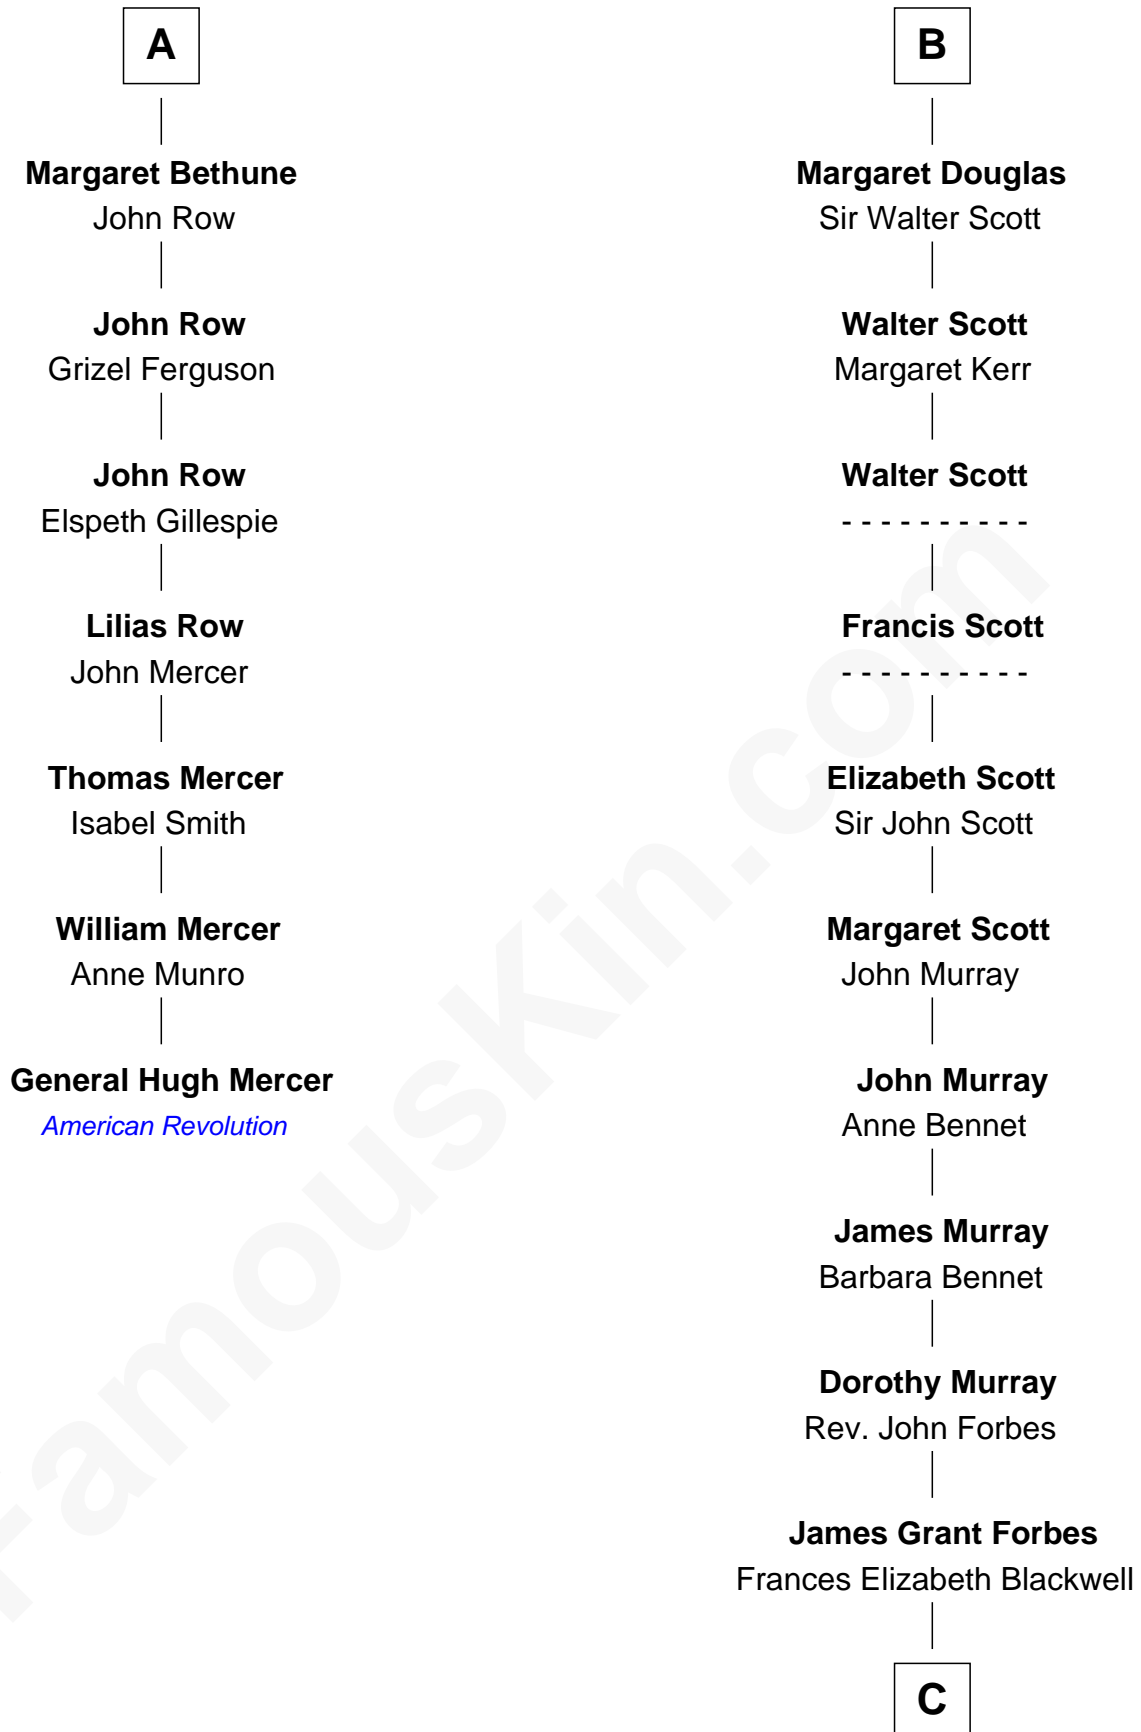

FamousKin.com
Relationship Chart of
General Hugh Mercer
American Revolution

13th cousin 8 times removed of
John Kerry
68th U.S. Secretary of State

C

John Murray Forbes

Anna Howell

Francis Blackwell Forbes

Isabel Clarke

James Grant Forbes

Margaret Tyndal Winthrop

Rosemary Isabel Forbes

Richard John Kerry

John Kerry

68th U.S. Secretary of State

FamousKin.com