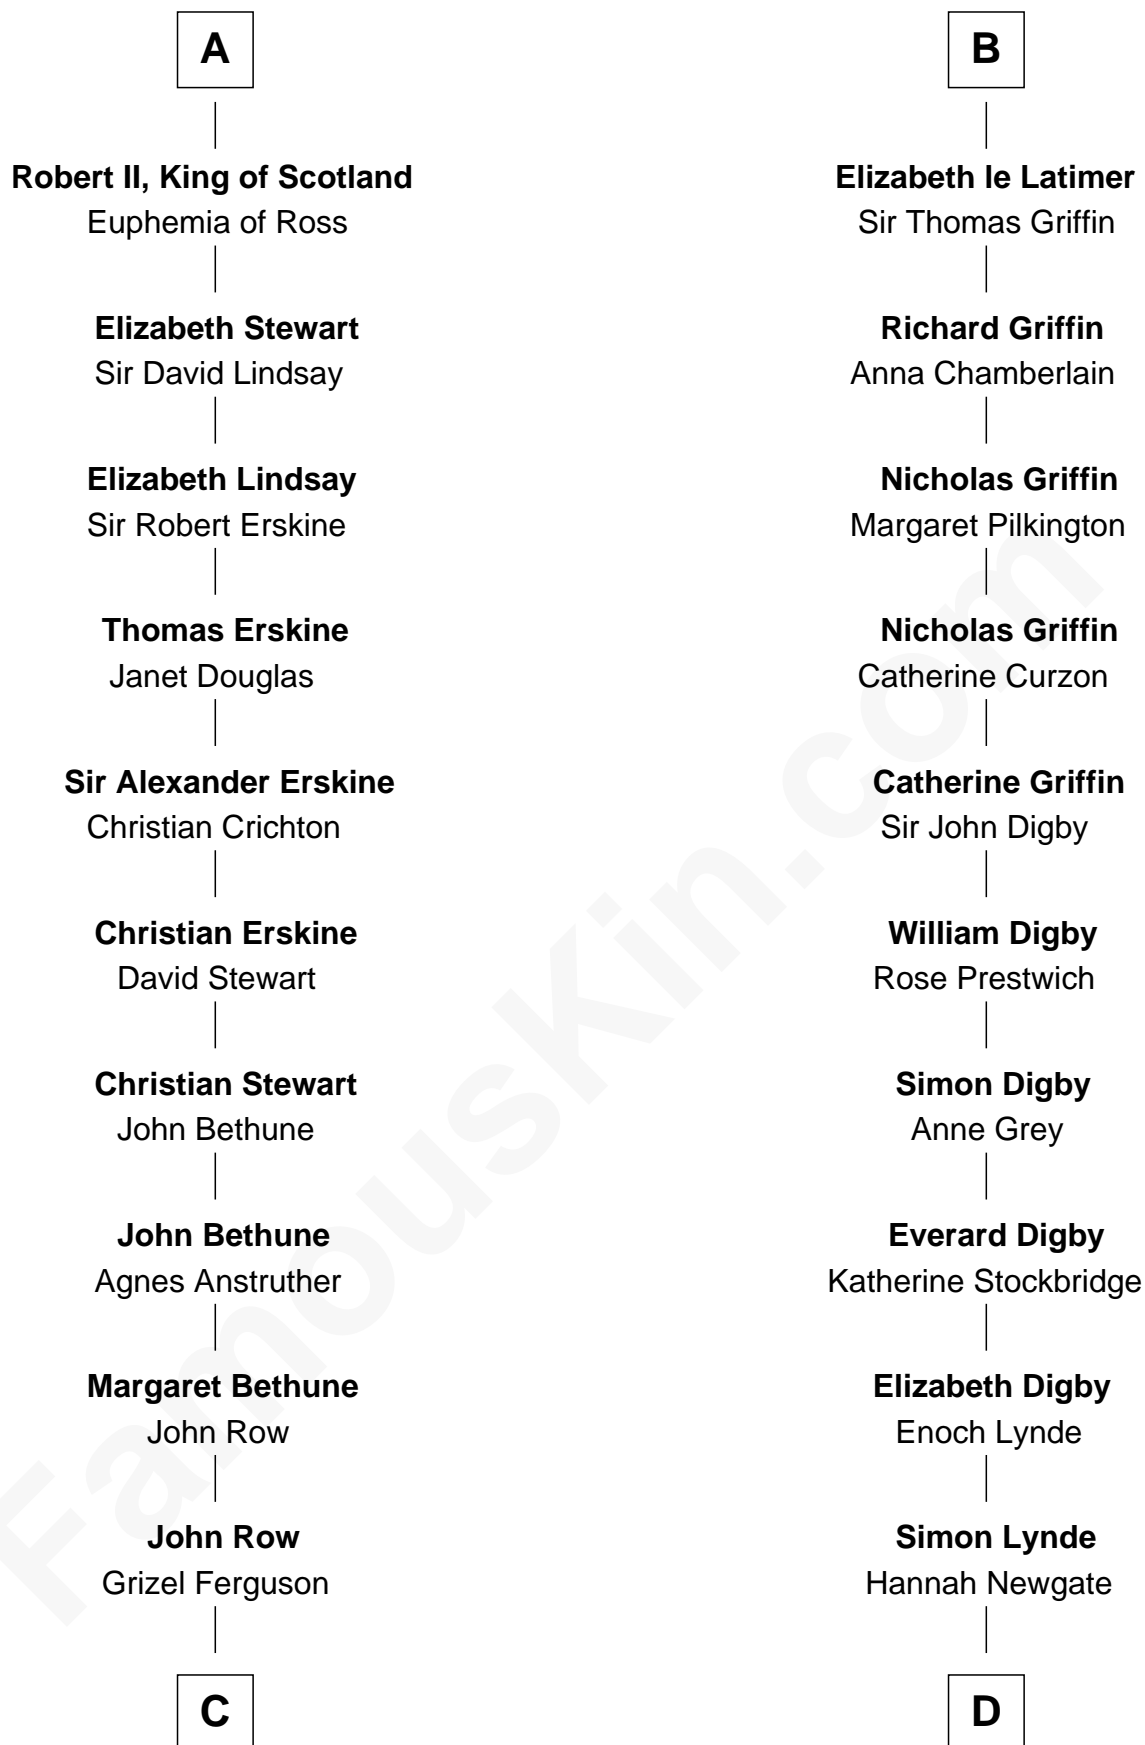

FamousKin.com
Relationship Chart of
General Hugh Mercer
American Revolution

19th cousin 2 times removed of

James Bowdoin
2nd Governor of Massachusetts

C

John Row
Elspeth Gillespie

Lilias Row
John Mercer

Thomas Mercer
Isabel Smith

William Mercer
Anne Munro

General Hugh Mercer
American Revolution

D

Elizabeth Lynde
George Pordage

Hannah Pordage
James Bowdoin

James Bowdoin
2nd Governor of Massachusetts

FamousKin.com