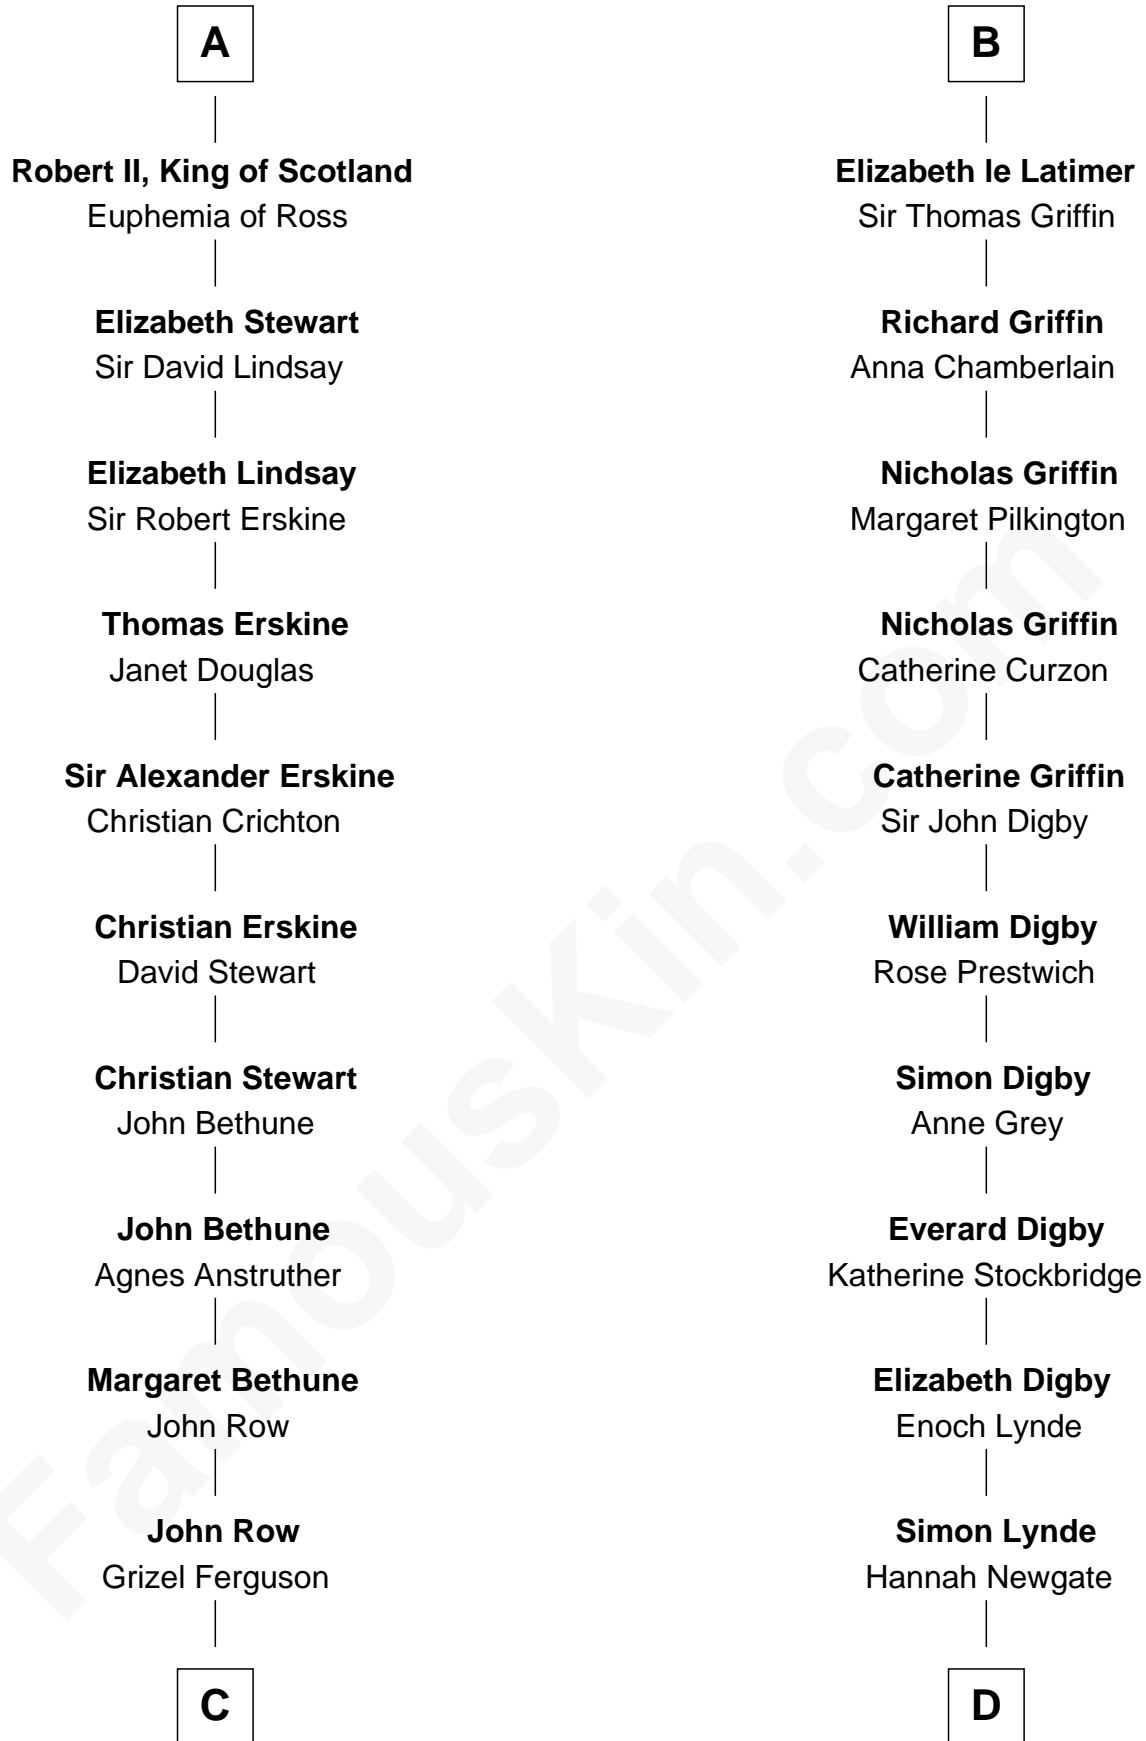

FamousKin.com
Relationship Chart of
General Hugh Mercer
American Revolution

19th cousin 2 times removed of
James Bowdoin
2nd Governor of Massachusetts

C

John Row
Elspeth Gillespie

Lilias Row
John Mercer

Thomas Mercer
Isabel Smith

William Mercer
Anne Munro

General Hugh Mercer
American Revolution

D

Elizabeth Lynde
George Pordage

Hannah Pordage
James Bowdoin

James Bowdoin
2nd Governor of Massachusetts

FamousKin.com