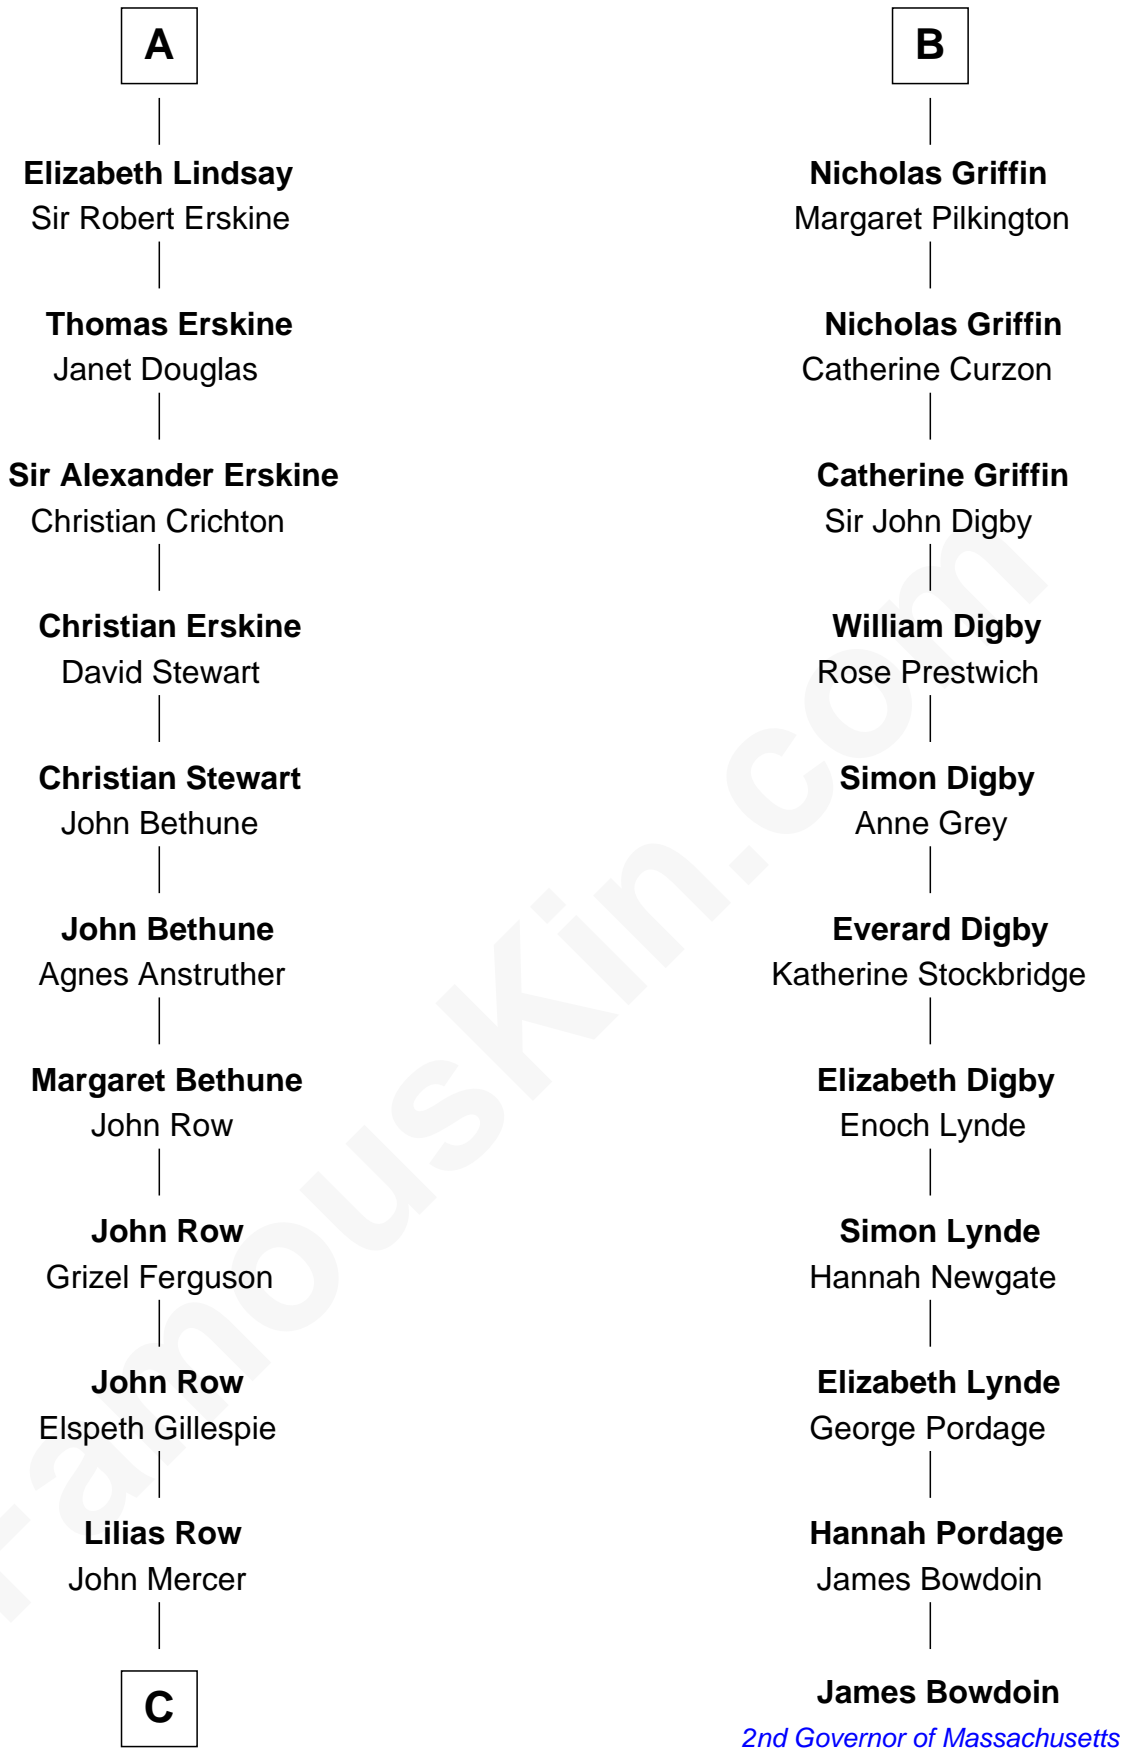

**FamousKin.com**  
**Relationship Chart of**  
**General Hugh Mercer**  
*American Revolution*

17th cousin 2 times removed of

**James Bowdoin**  
*2nd Governor of Massachusetts*

**C**

—  
**Thomas Mercer**

Isabel Smith

—  
**William Mercer**

Anne Munro

—  
**General Hugh Mercer**

*American Revolution*

FamousKin.com