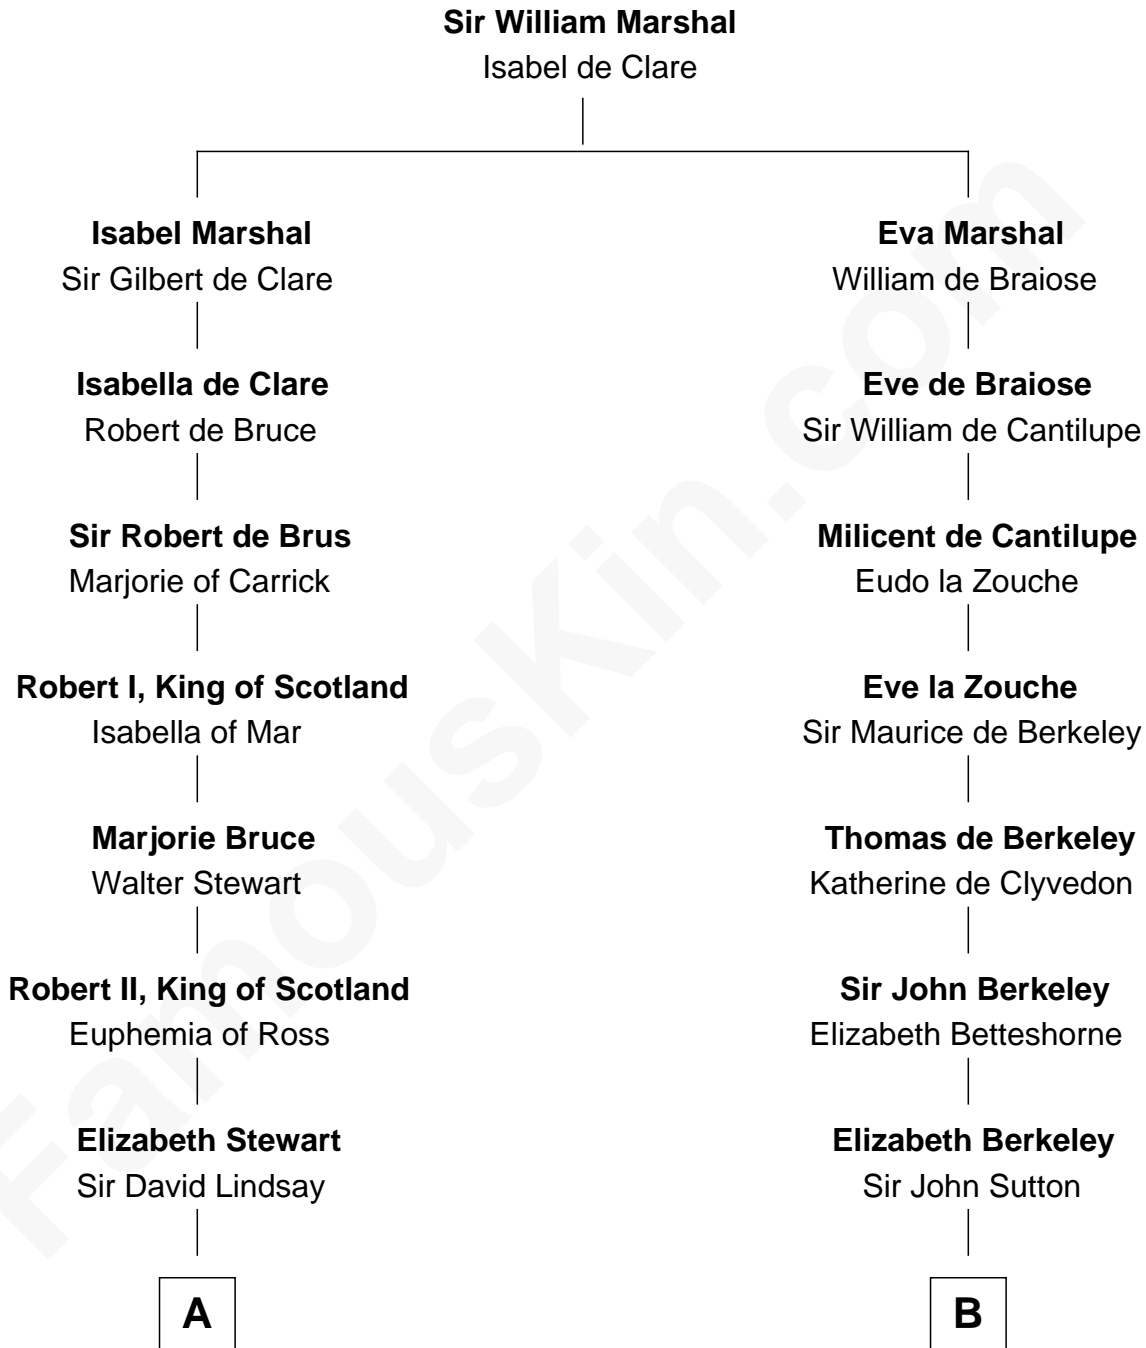

FamousKin.com
Relationship Chart of
General Hugh Mercer
American Revolution

19th cousin 2 times removed of

John Foster Dulles
52nd U.S. Secretary of State

C

Thomas Mercer
Isabel Smith

William Mercer
Anne Munro

General Hugh Mercer
American Revolution

D

Joanna Leffingwell
Charles Lathrop

Harriet Wadsworth Lathrop
Rev. Miron Winslow

Harriet Lathrop Winslow
Rev. John Welsh Dulles

Allen Macy Dulles
Edith Foster

John Foster Dulles
52nd U.S. Secretary of State