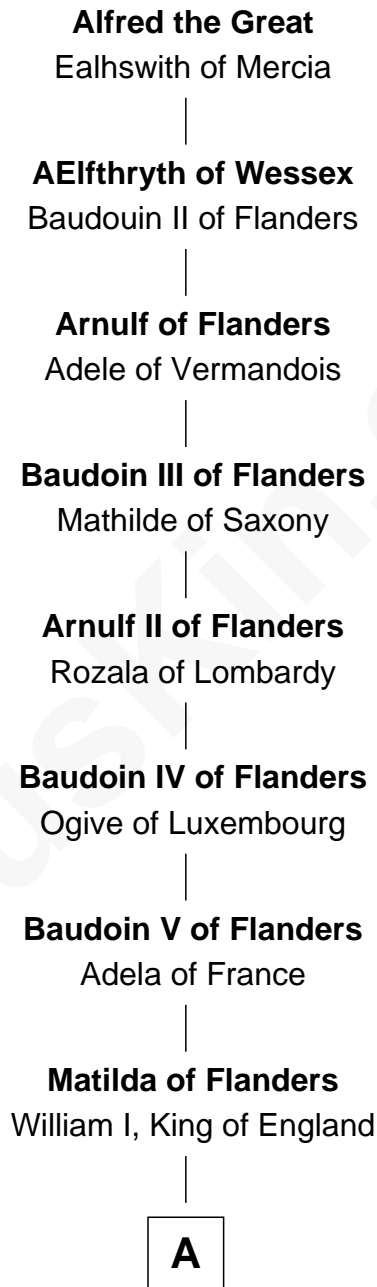

## Relationship Chart of

### General Hugh Mercer

*American Revolution*

29th Great-grandson of

### Alfred the Great

*King of the Anglo-Saxons*

---

**B**

**Elizabeth Stewart**

Sir David Lindsay

**Elizabeth Lindsay**

Sir Robert Erskine