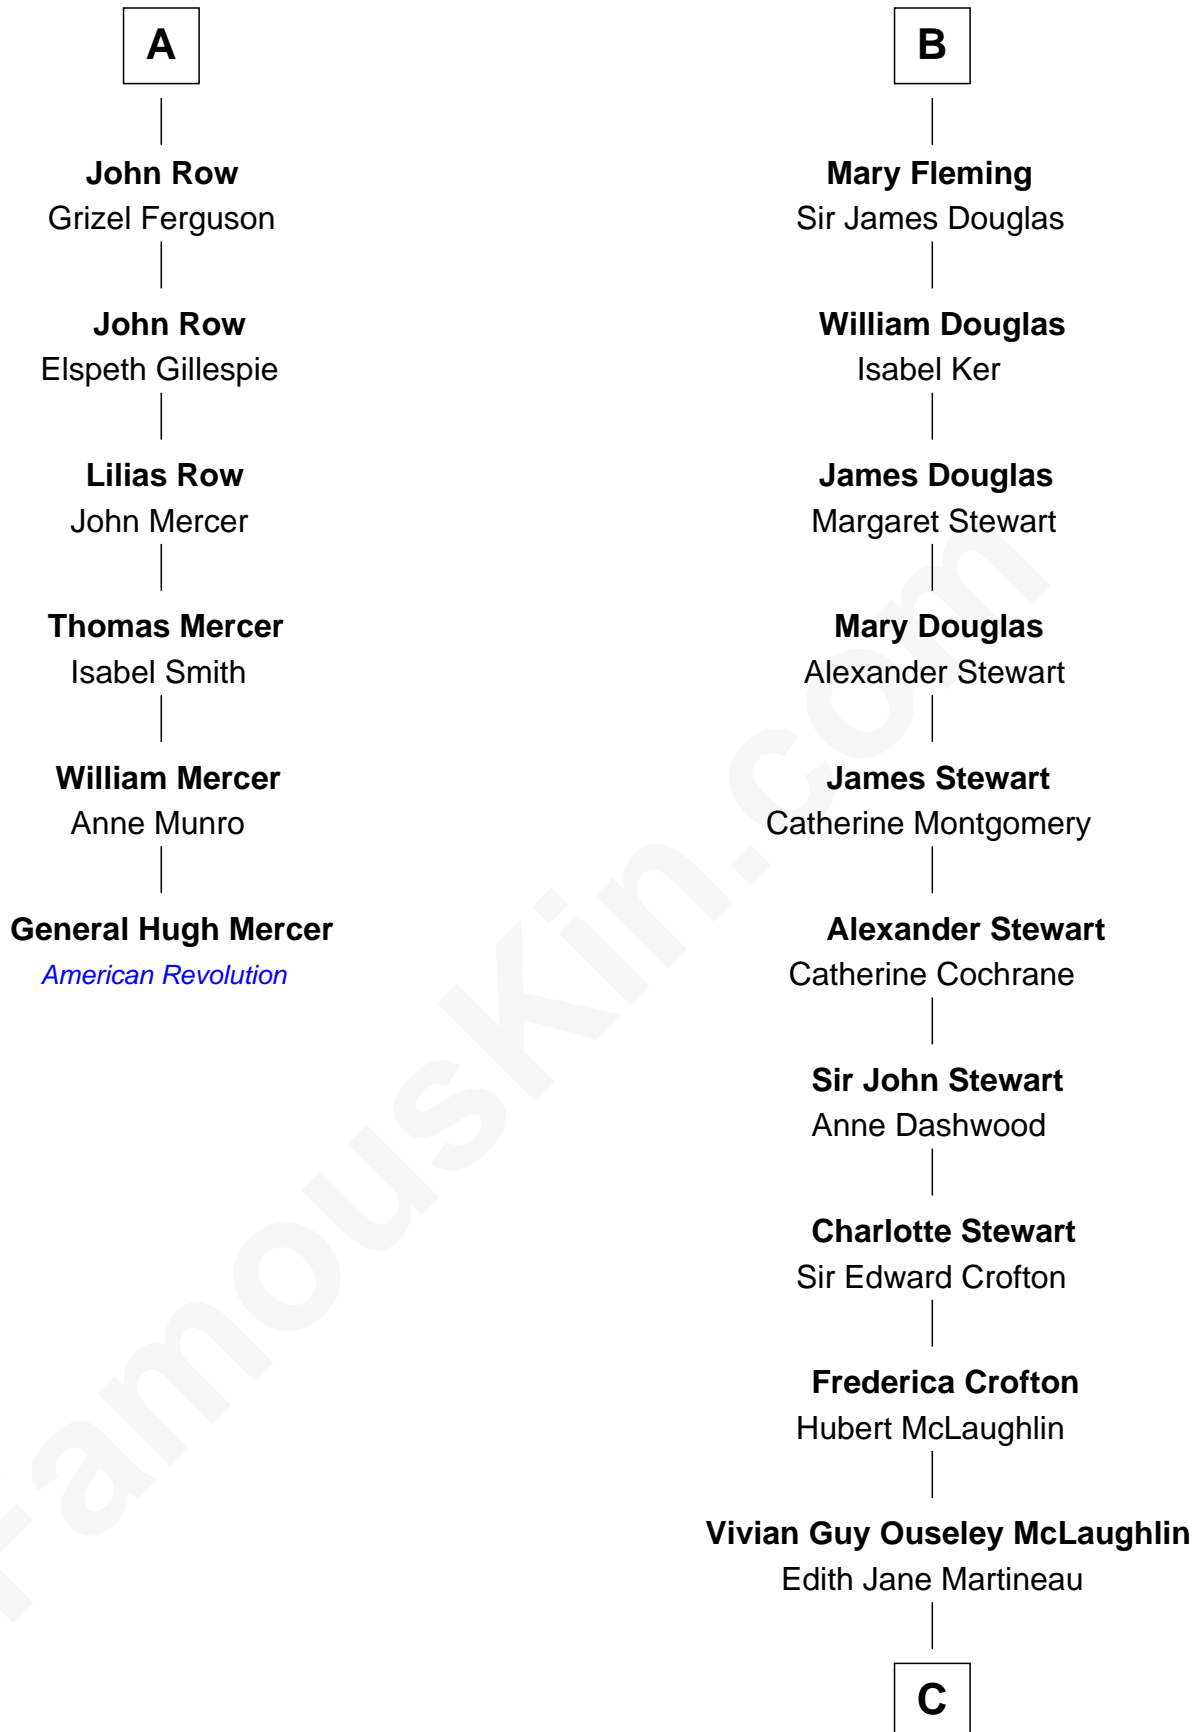

FamousKin.com
Relationship Chart of
General Hugh Mercer
American Revolution

12th cousin 7 times removed of

Guy Ritchie
British Filmmaker

Sir David Lindsay
 Elizabeth Stewart

C

Doris Margaretta McLaughlin

Stuart John Ritchie

John Vivian Ritchie

Amber Mary Parkinson

Guy Ritchie

British Filmmaker

FamousKin.com