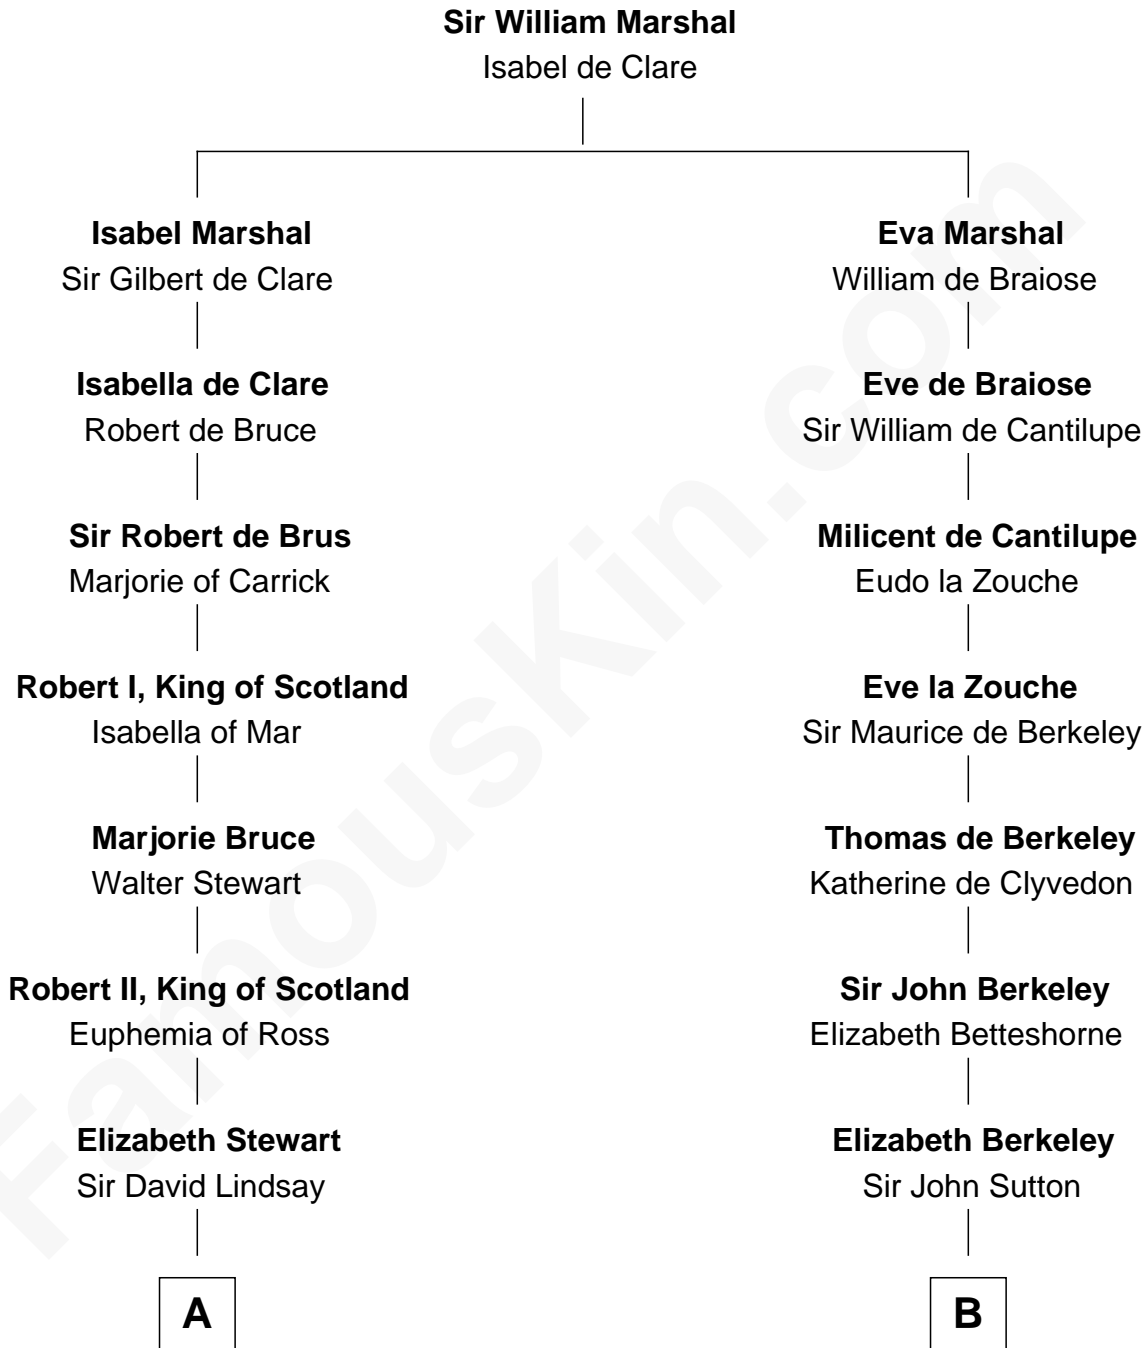

**FamousKin.com**  
**Relationship Chart of**  
**General Hugh Mercer**  
*American Revolution*

**19th cousin of**  
**Marjorie Post**  
*Founder of General Foods*

**C**

**Thomas Mercer**

Isabel Smith

**William Mercer**

Anne Munro

**General Hugh Mercer**

*American Revolution*

**D**

**Caroline Cushman Lathrop**

Charles Rollin Post

**Charles William Post**

Elle Letitia Merriweather