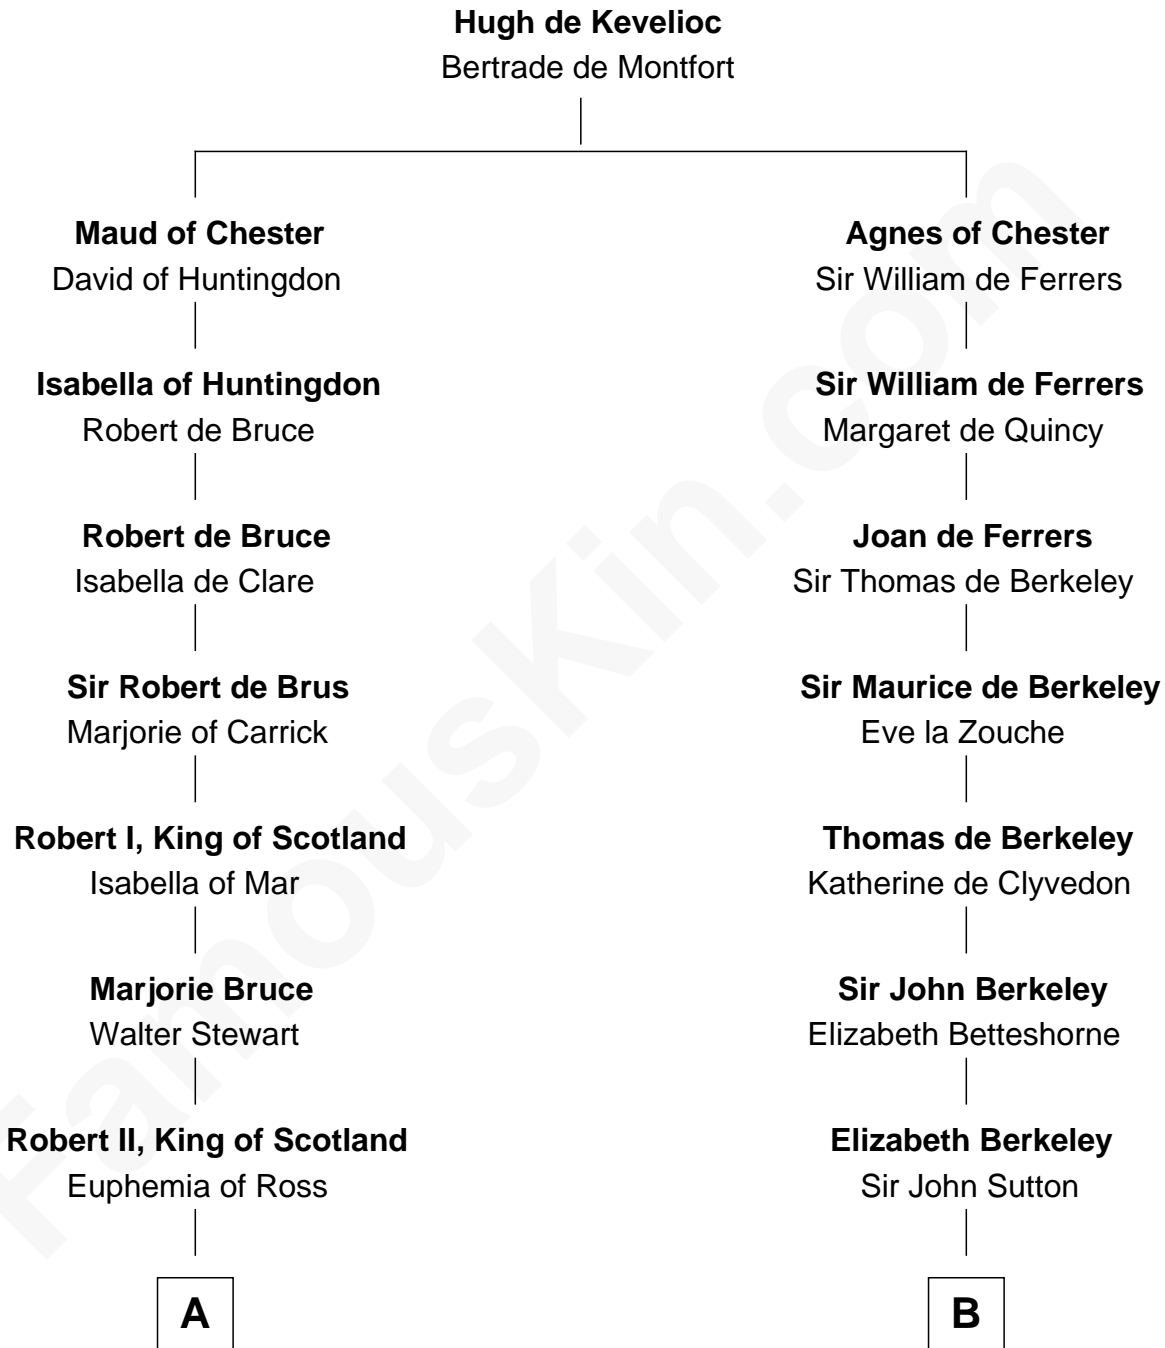

**FamousKin.com**  
**Relationship Chart of**  
**General Hugh Mercer**  
*American Revolution*

18th cousin 2 times removed of

**C. W. Post**  
*Founder of Post Cereals*

FamousKin.com