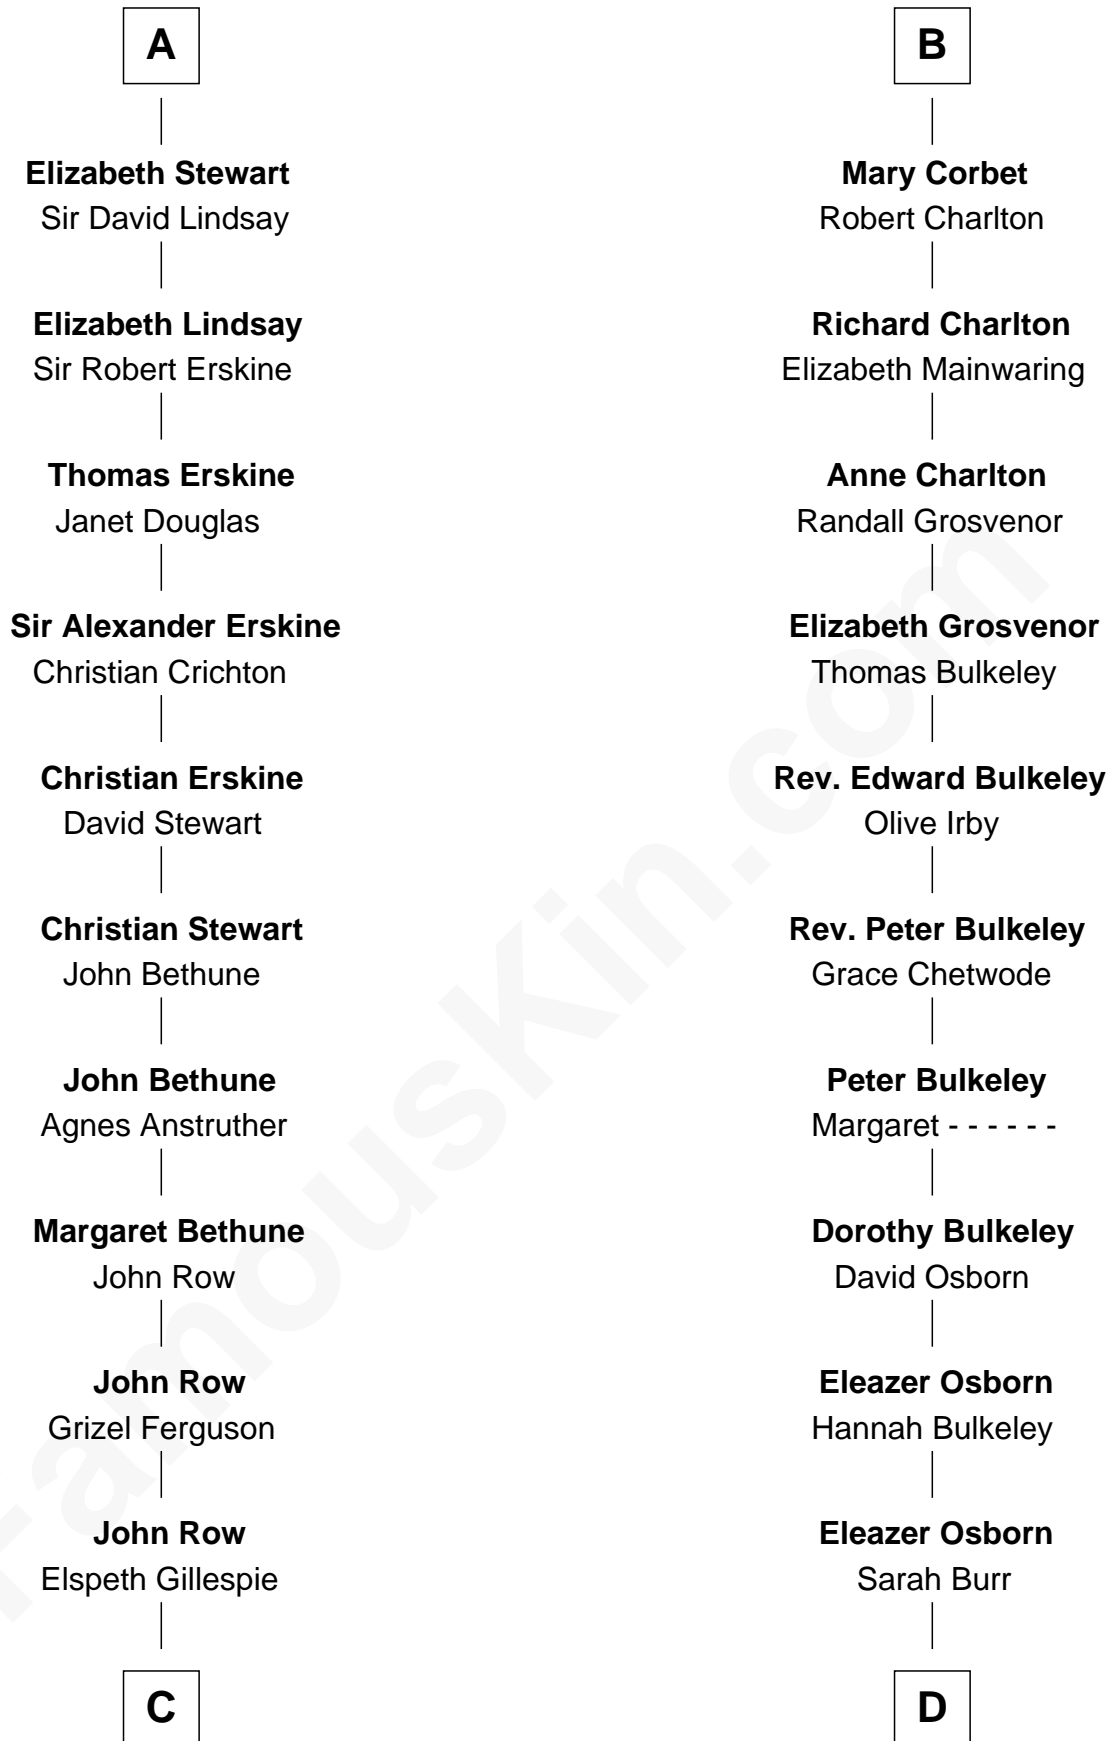

FamousKin.com
Relationship Chart of
General Hugh Mercer
American Revolution

19th cousin 1 time removed of

Jay Gould
American Railroad "Robber Baron"

C

Lilias Row
John Mercer

Thomas Mercer
Isabel Smith

William Mercer
Anne Munro

General Hugh Mercer
American Revolution

D

Anna Osborn
Abraham Gould

John Burr Gould
Mary More

Jay Gould
"Robber Baron"

FamousKin.com