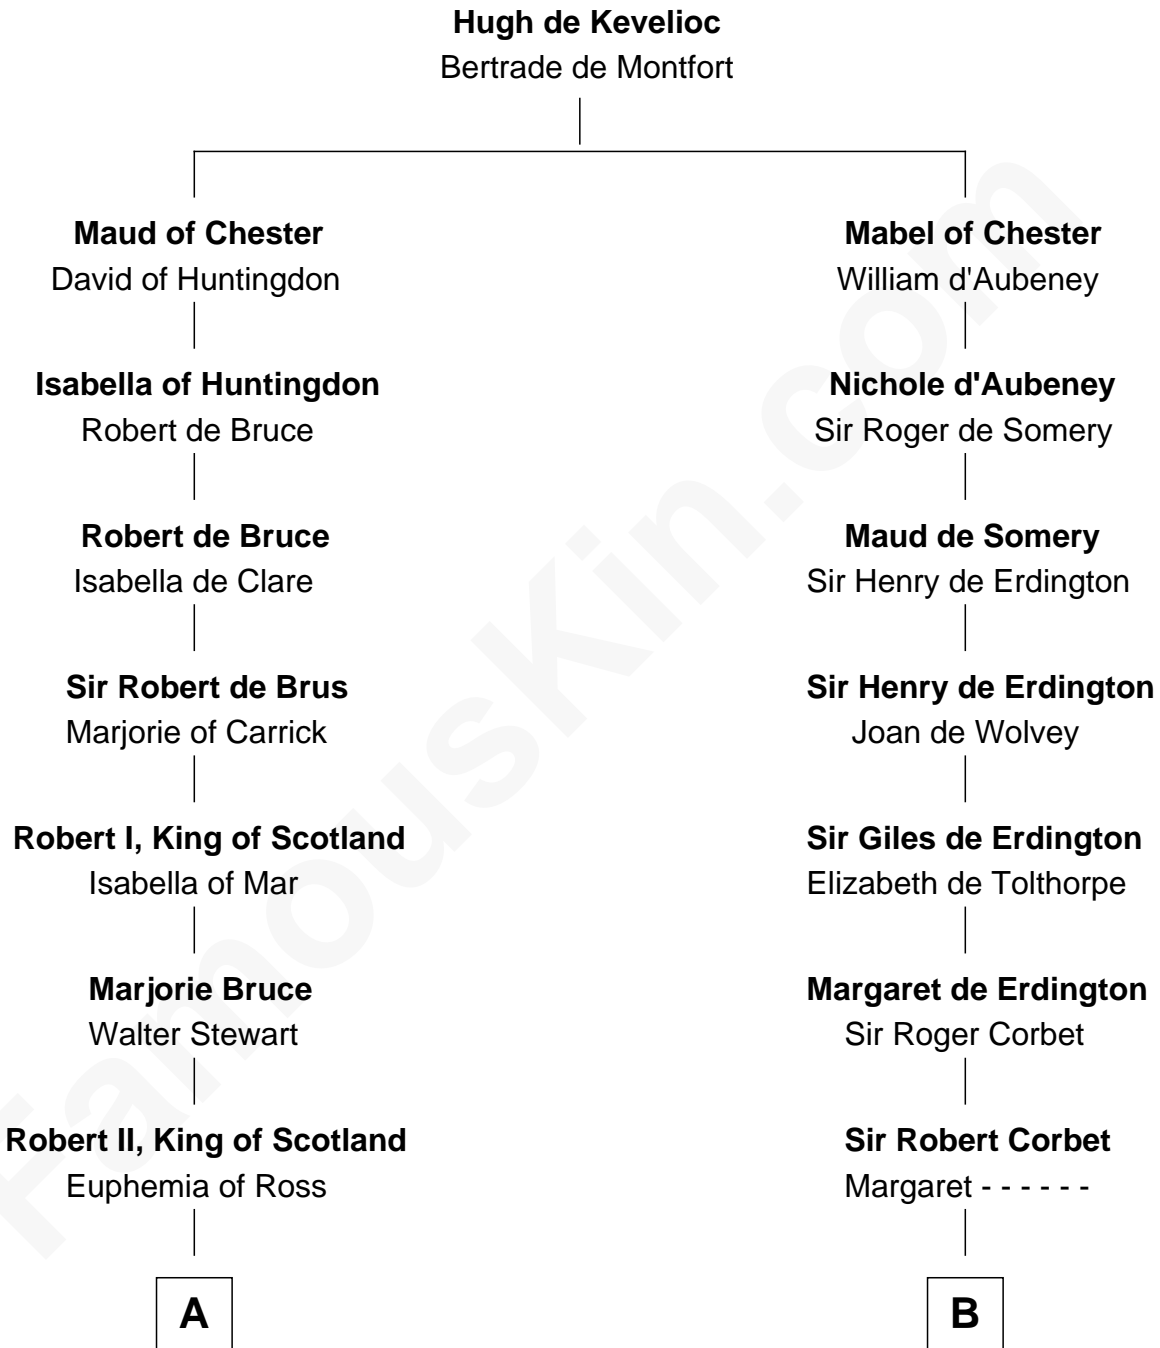

FamousKin.com
Relationship Chart of
General Hugh Mercer
American Revolution

19th cousin 1 time removed of

Jay Gould
American Railroad "Robber Baron"

C

Lilias Row
John Mercer

Thomas Mercer
Isabel Smith

William Mercer
Anne Munro

General Hugh Mercer
American Revolution

D

Anna Osborn
Abraham Gould

John Burr Gould
Mary More

Jay Gould
"Robber Baron"

FamousKin.com