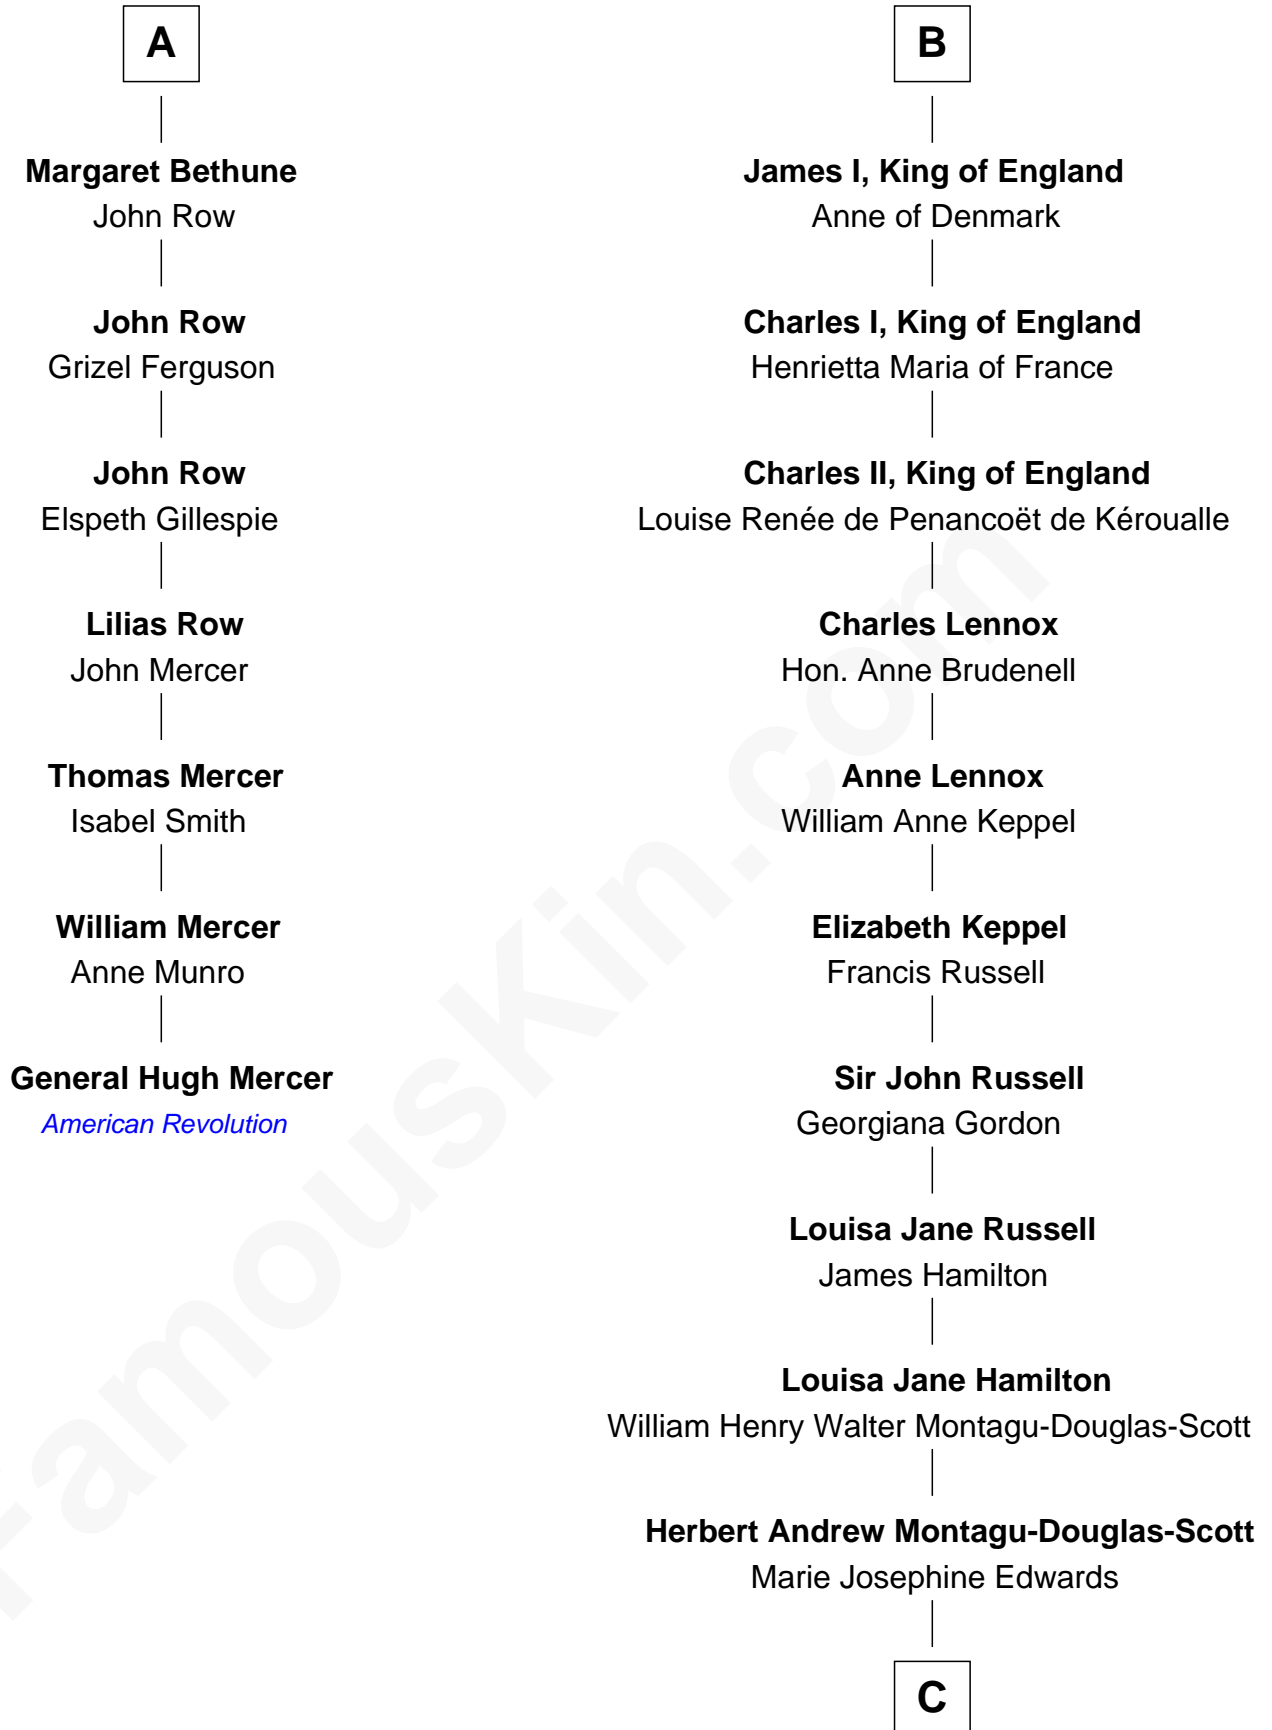

FamousKin.com
Relationship Chart of
General Hugh Mercer
American Revolution

13th cousin 6 times removed of
Sarah Ferguson
Duchess of York

C

—
Marian Louisa Montagu-Douglas-Scott

Andrew Henry Ferguson

—
Ronald Ivor Ferguson

Susan Mary Wright

—
Sarah Ferguson

Duchess of York

FamousKin.com