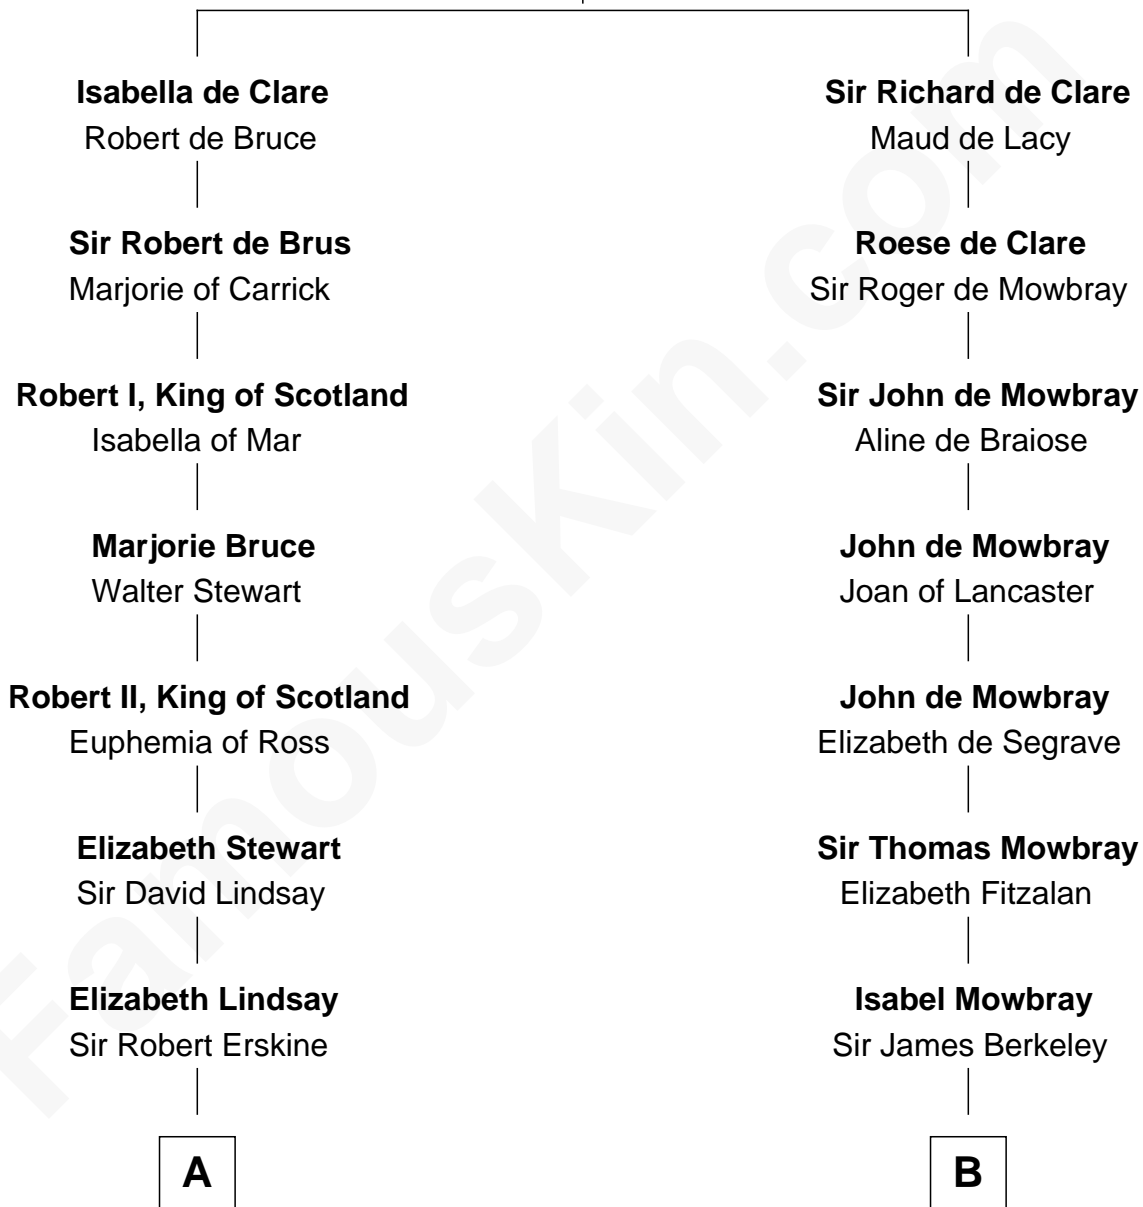

**FamousKin.com**  
**Relationship Chart of**  
**General Hugh Mercer**  
*American Revolution*

18th cousin of

**Lt. Gen. James Brudenell**  
*Leader of the "Charge of the Light Brigade"*

**Gilbert de Clare**  
 Isabel Marshal

**C**

**William Mercer**

Anne Munro

**General Hugh Mercer**

*American Revolution*

**D**

**Robert Brudenell**

Penelope Anne Cooke

**Lt. Gen. James Brudenell**

*Charge of the Light Brigade Leader*

FamousKin.com