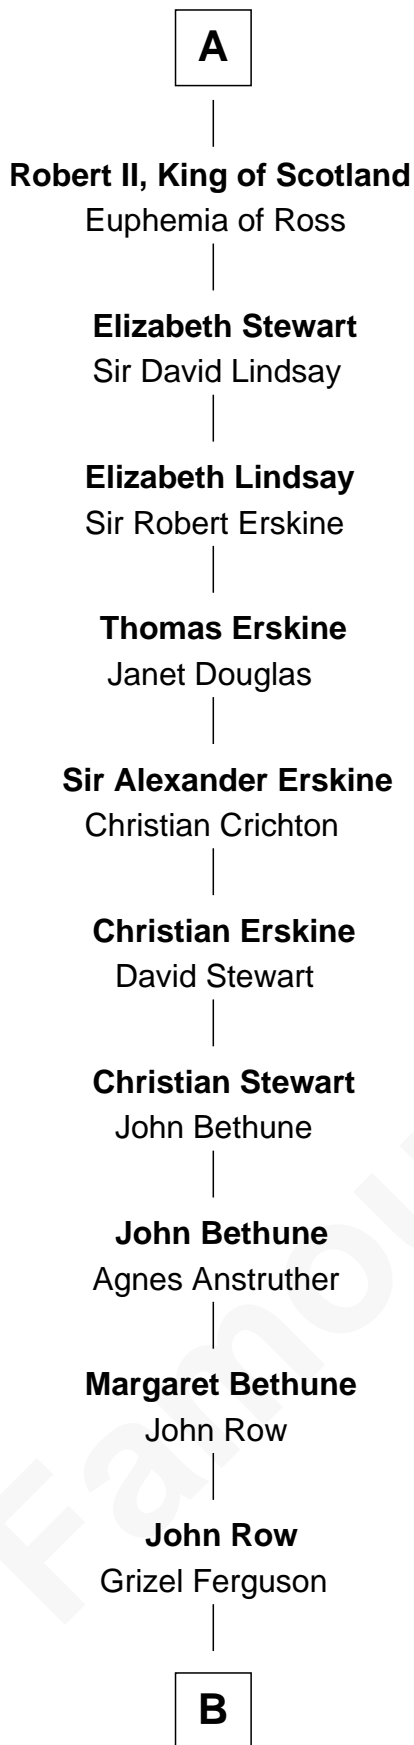

**FamousKin.com**  
**Relationship Chart of**  
**General Hugh Mercer**  
*American Revolution*

2nd cousin 19 times removed of  
**Robert Fitzwalter**  
*Magna Carta Surety*

**B**

—  
**John Row**

Elspeth Gillespie

—  
**Lilias Row**

John Mercer

—  
**Thomas Mercer**

Isabel Smith

—  
**William Mercer**

Anne Munro

—  
**General Hugh Mercer**

*American Revolution*