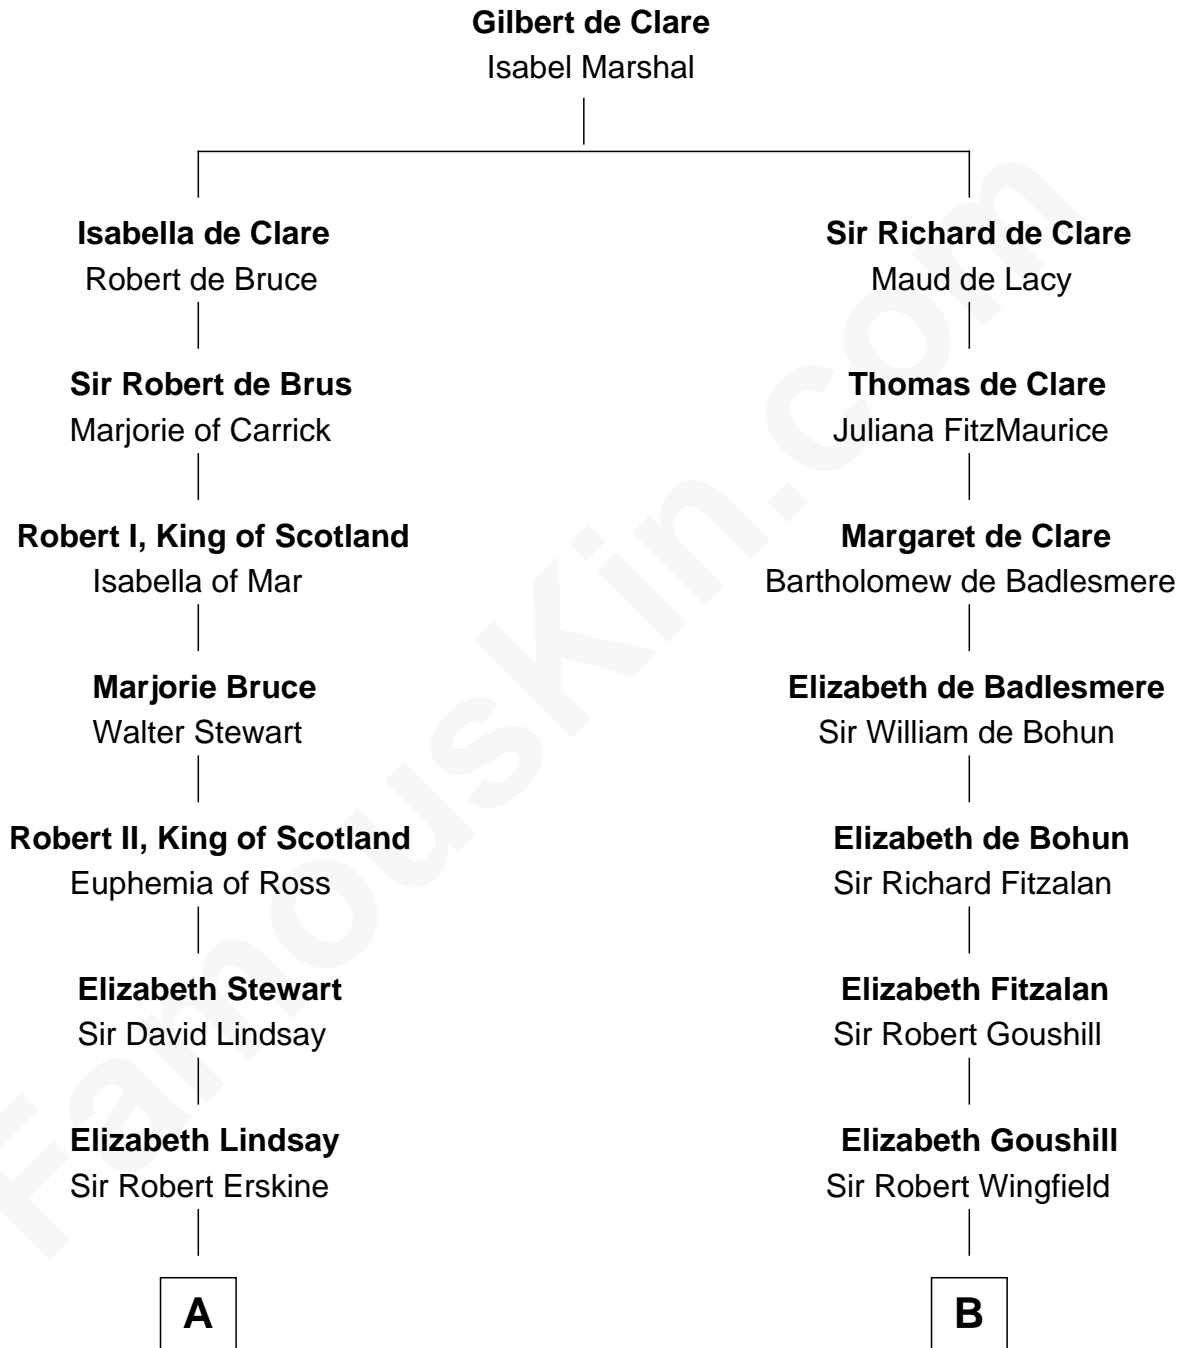

FamousKin.com
Relationship Chart of
General Hugh Mercer
American Revolution

18th cousin 1 time removed of

Shubael D. Childs
Founder of S.D. Childs & Company

FamousKin.com