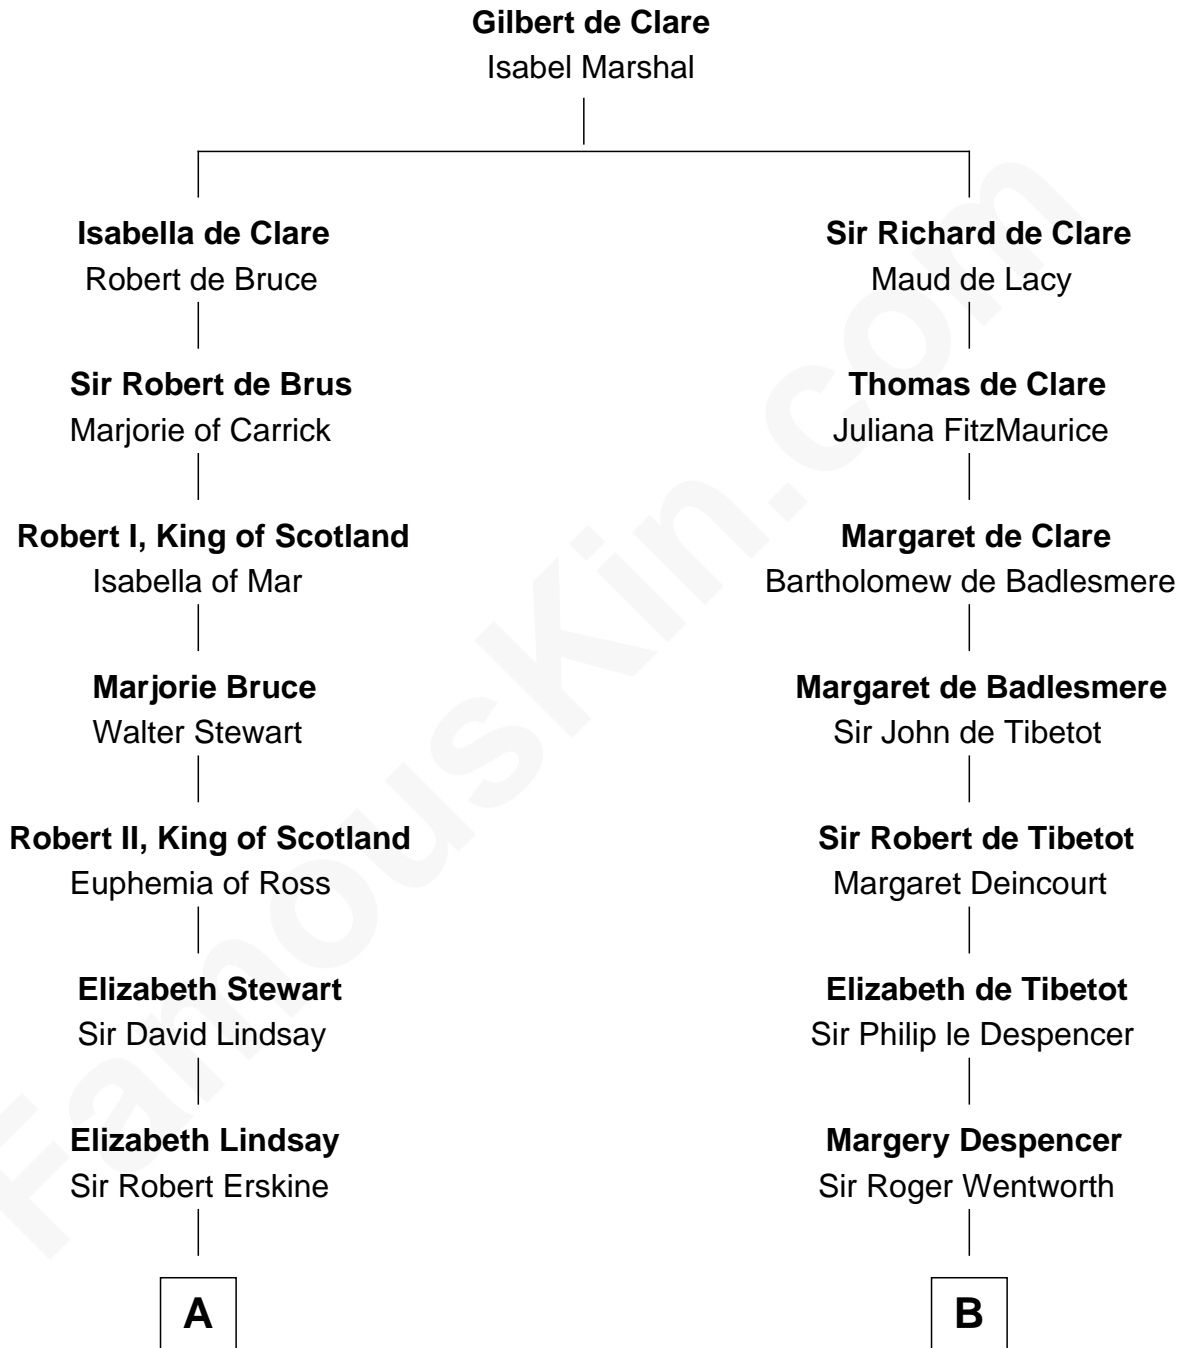

FamousKin.com
Relationship Chart of
General Hugh Mercer
American Revolution

18th cousin 2 times removed of
William Rufus Day
36th U.S. Secretary of State

C

William Mercer
Anne Munro

General Hugh Mercer
American Revolution

D

Dr. Rufus Spalding
Lydia Paine

Rufus Paine Spalding
Lucretia A. Swift

Emily Swift Spalding
Luther Day

William Rufus Day
36th U.S. Secretary of State

FamousKin.com