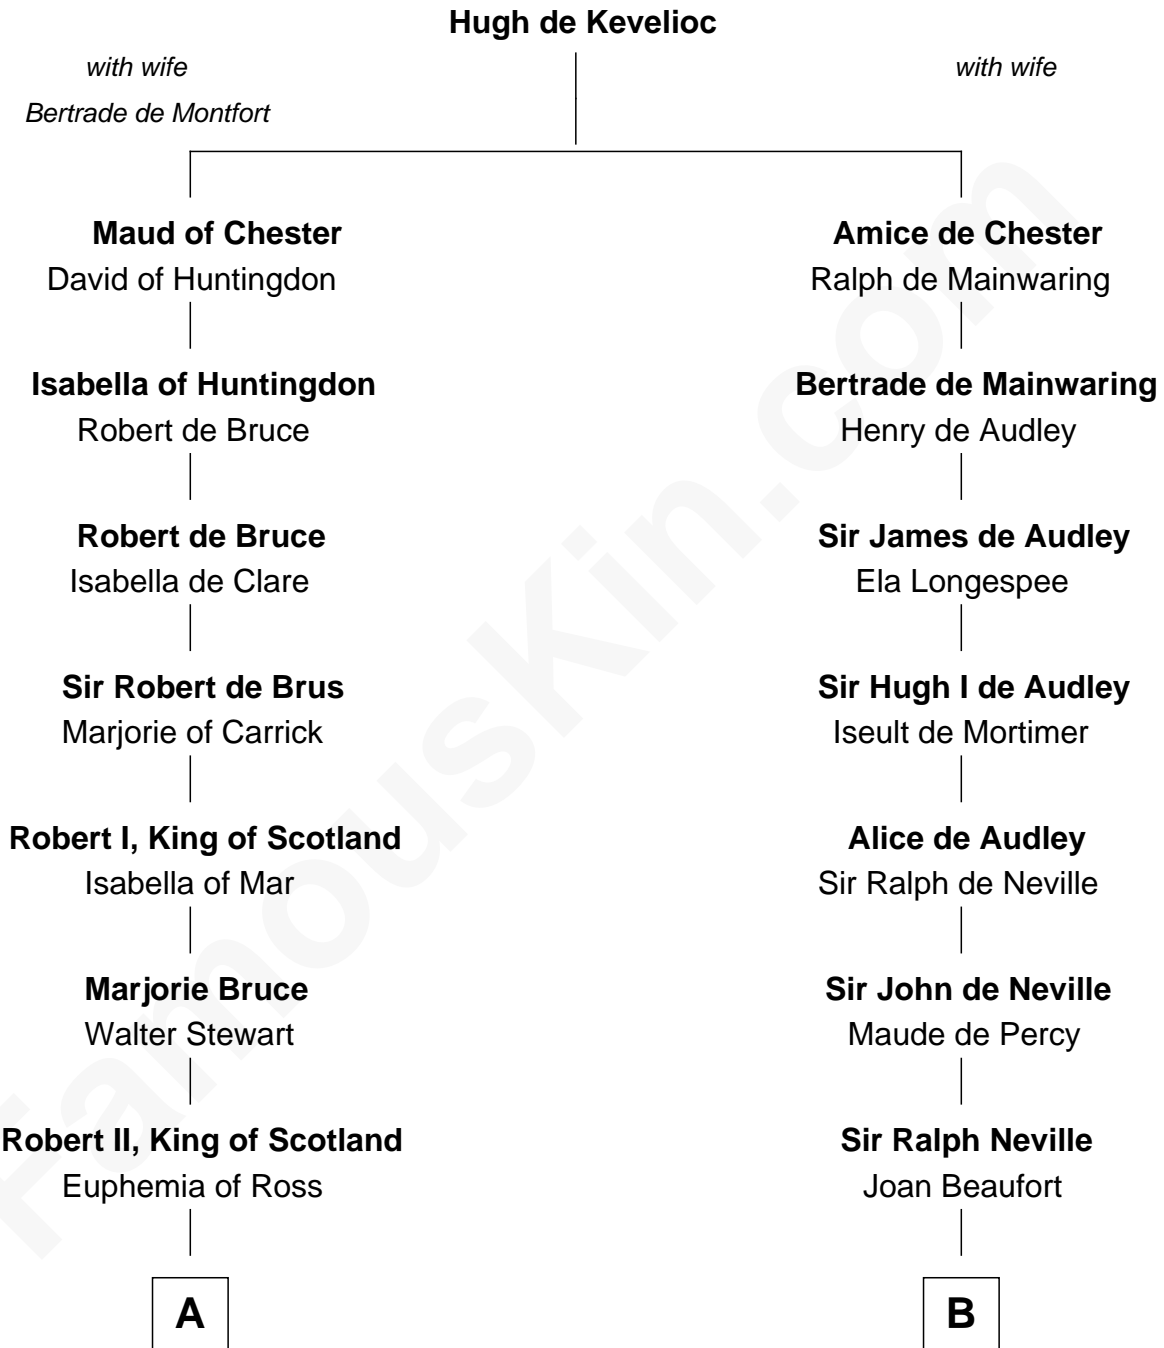

FamousKin.com
Relationship Chart of
General Hugh Mercer
American Revolution

19th cousin 1 time removed of

John Marshall

4th Chief Justice of the U.S. Supreme Court

C

Lilias Row
John Mercer

Thomas Mercer
Isabel Smith

William Mercer
Anne Munro

General Hugh Mercer
American Revolution

D

Mary Isham Randolph
Rev. James Keith

Mary Randolph Keith
Col. Thomas Marshall

John Marshall
U.S. Supreme Court Chief Justice

FamousKin.com