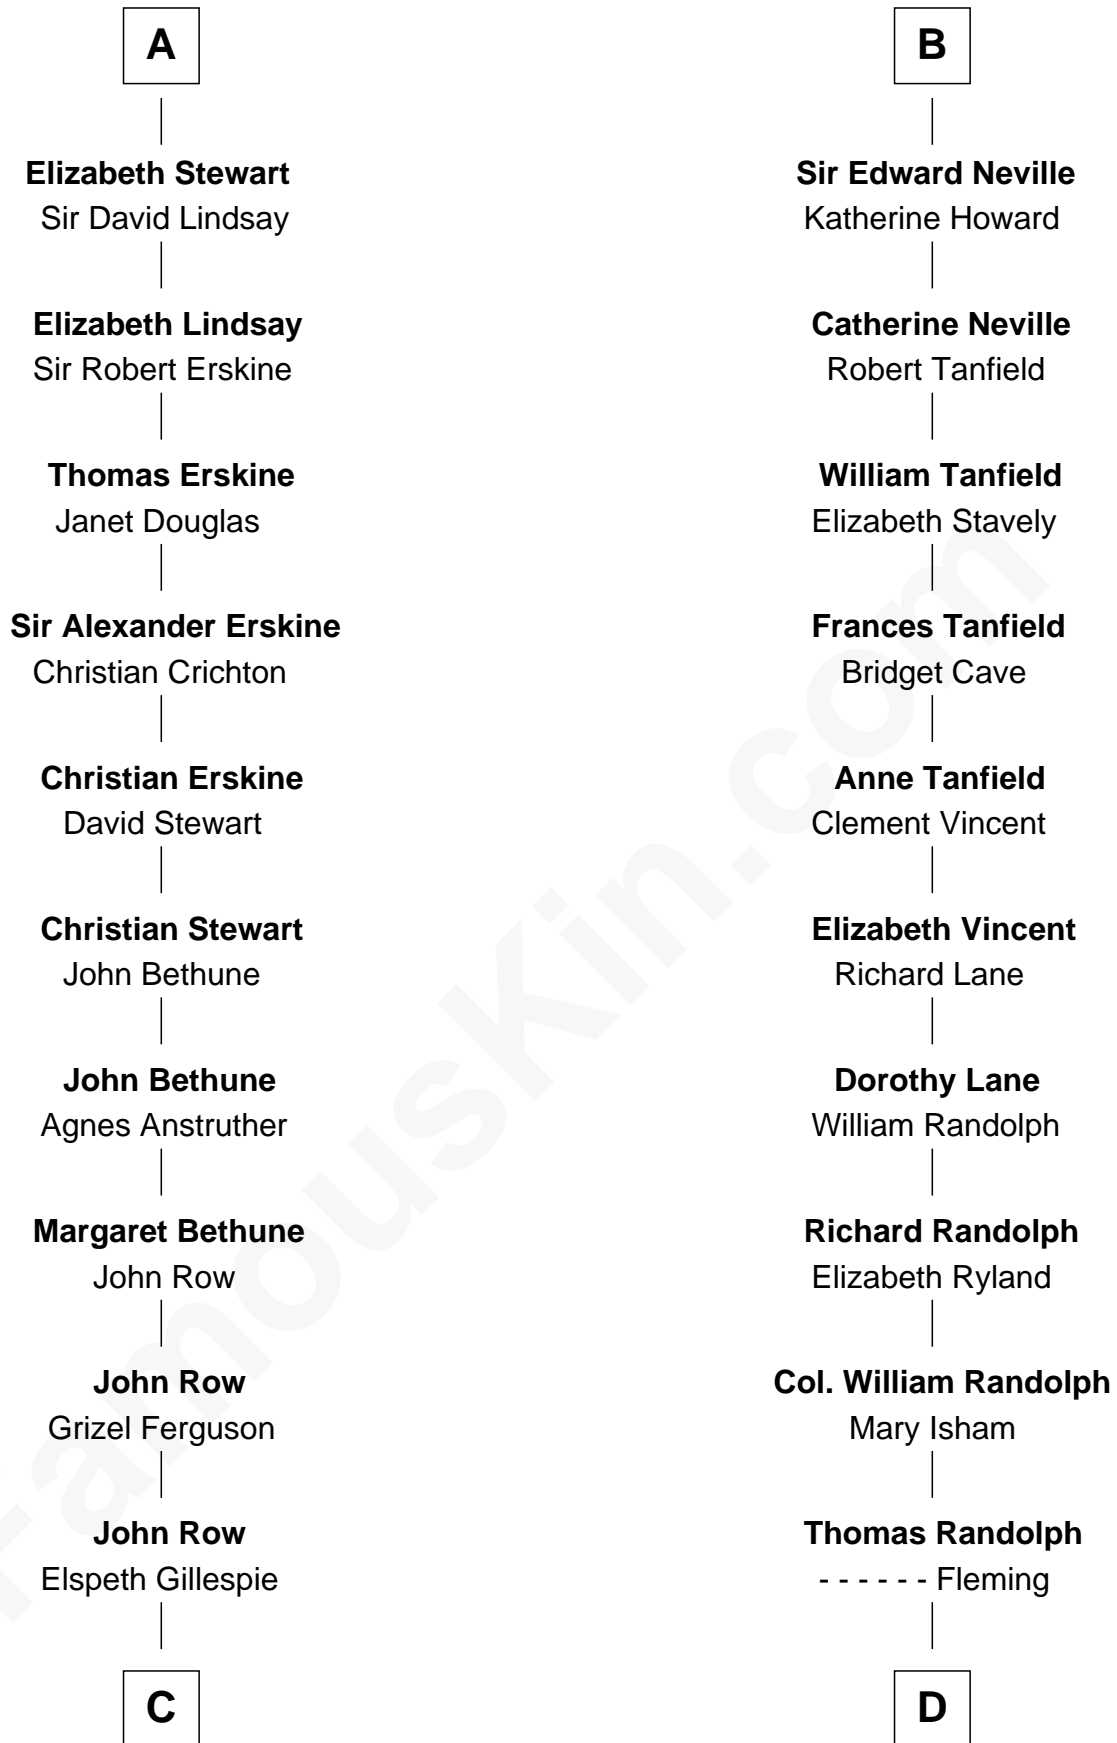

FamousKin.com
Relationship Chart of
General Hugh Mercer
American Revolution

19th cousin 1 time removed of

John Marshall

4th Chief Justice of the U.S. Supreme Court

C

Lilias Row
John Mercer

Thomas Mercer
Isabel Smith

William Mercer
Anne Munro

General Hugh Mercer
American Revolution

D

Mary Isham Randolph
Rev. James Keith

Mary Randolph Keith
Col. Thomas Marshall

John Marshall
U.S. Supreme Court Chief Justice

FamousKin.com