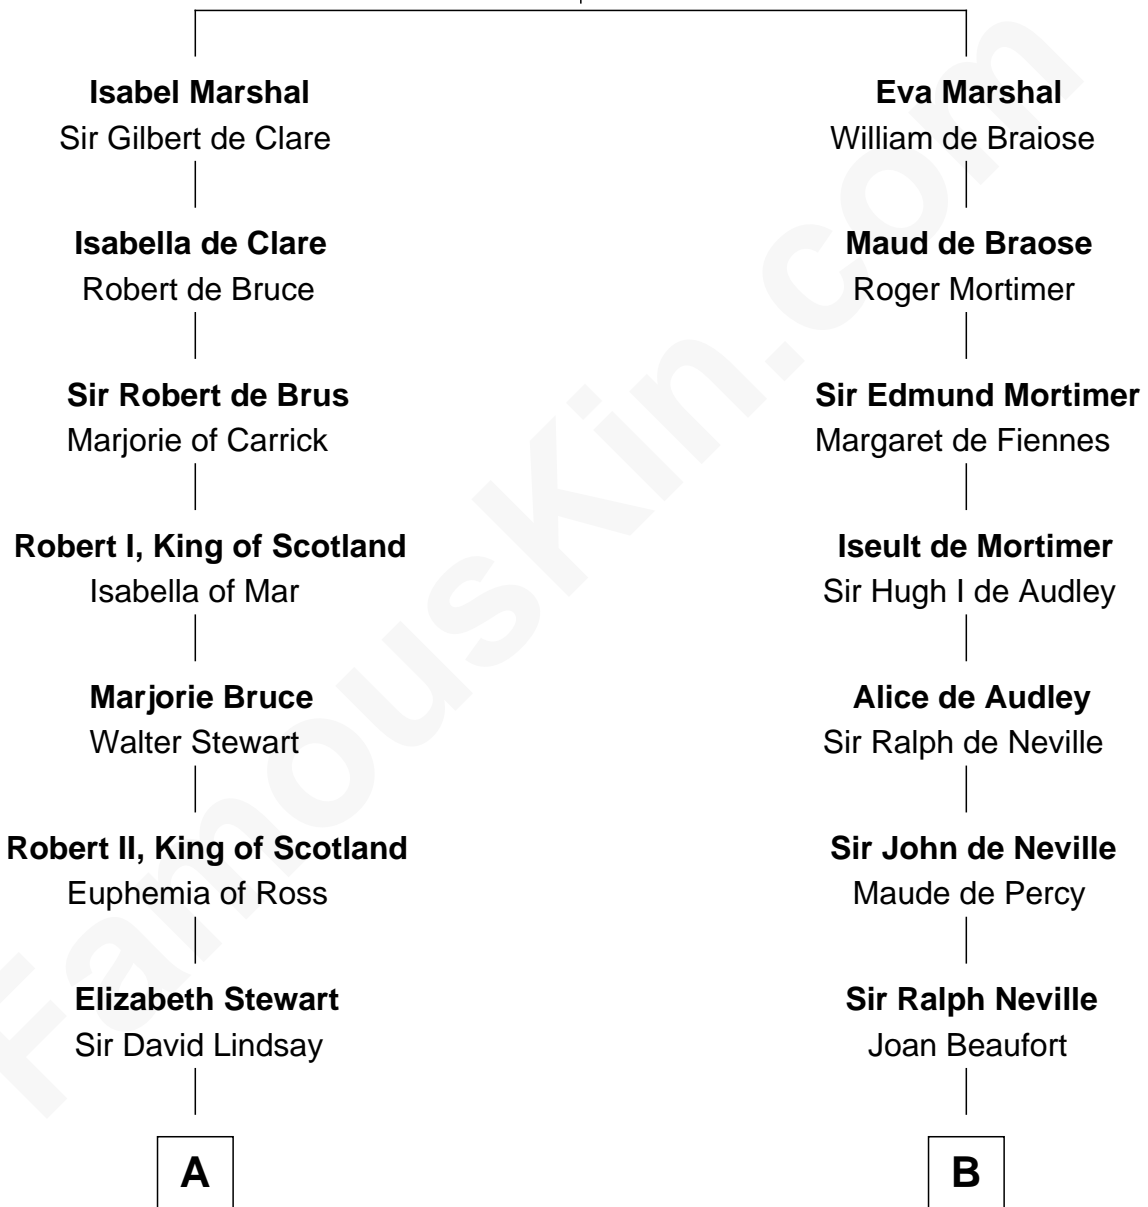

FamousKin.com
Relationship Chart of
General Hugh Mercer
American Revolution

19th cousin of

John Marshall

4th Chief Justice of the U.S. Supreme Court

Sir William Marshal

Isabel de Clare

C

Thomas Mercer
Isabel Smith

William Mercer
Anne Munro

General Hugh Mercer
American Revolution

D

Mary Isham Randolph
Rev. James Keith

Mary Randolph Keith
Col. Thomas Marshall

John Marshall
U.S. Supreme Court Chief Justice

FamousKin.com