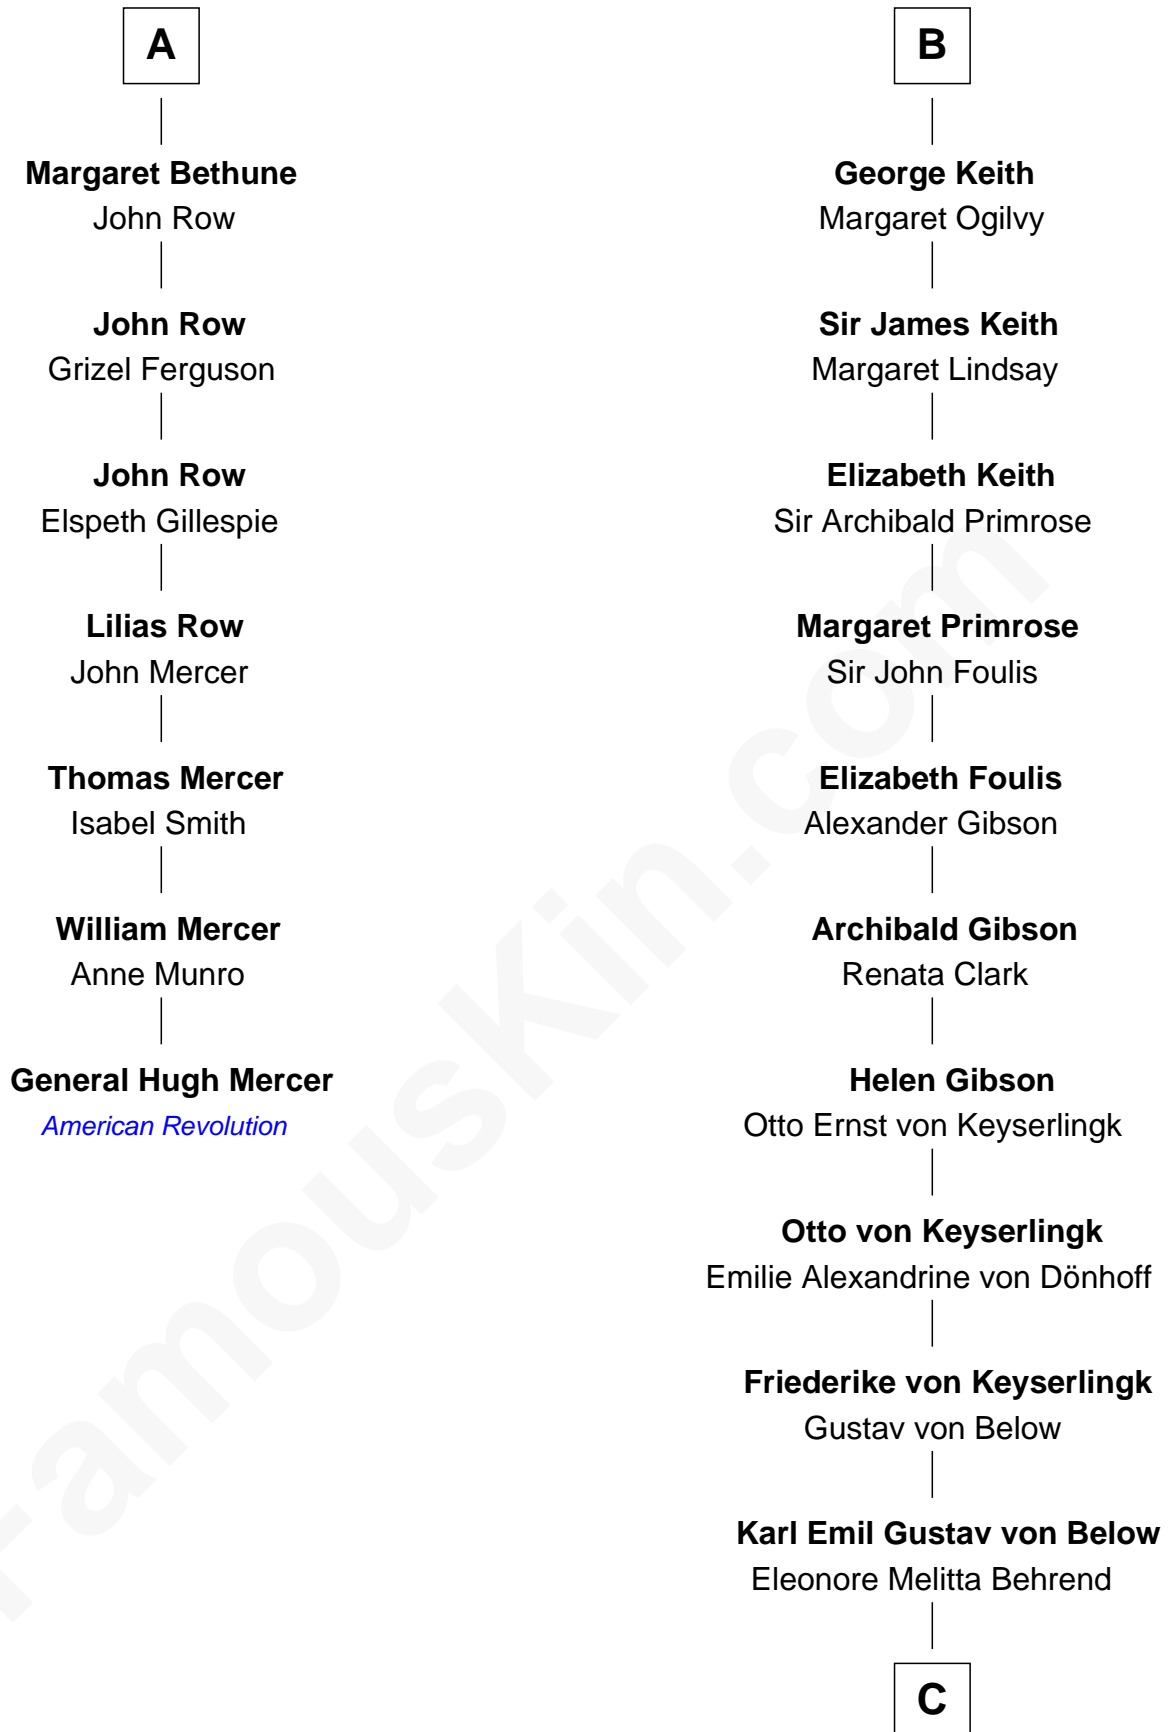

FamousKin.com
Relationship Chart of
General Hugh Mercer
American Revolution

13th cousin 6 times removed of
Wernher von Braun
Rocket Scientist

C

Marie Eleonore Dorothea von Below

Wernher von Quistorp

Emmy von Quistorp

Magnus von Braun

Wernher von Braun

Rocket Scientist

FamousKin.com