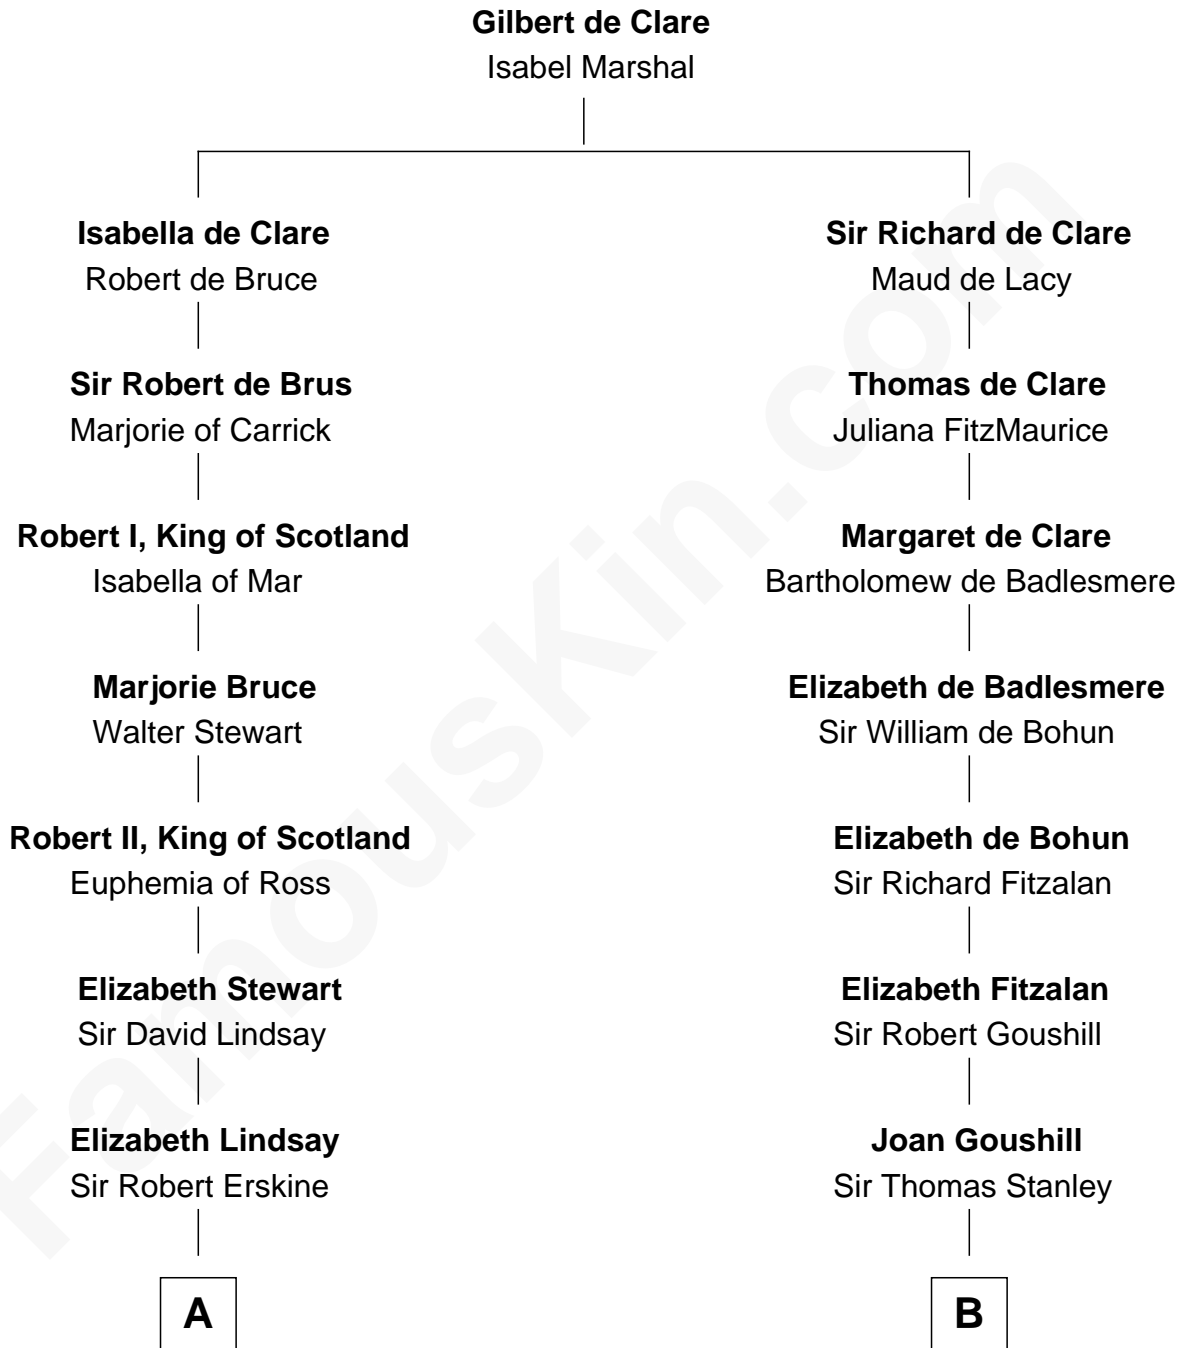

**FamousKin.com**  
**Relationship Chart of**  
**General Hugh Mercer**  
*American Revolution*

16th cousin 2 times removed of

**Richard Henry Lee**  
*Signer of the Declaration of Independence*

**A**

**Thomas Erskine**

Janet Douglas

**Sir Alexander Erskine**

Christian Crichton

**Christian Erskine**

David Stewart

**Christian Stewart**

John Bethune

**John Bethune**