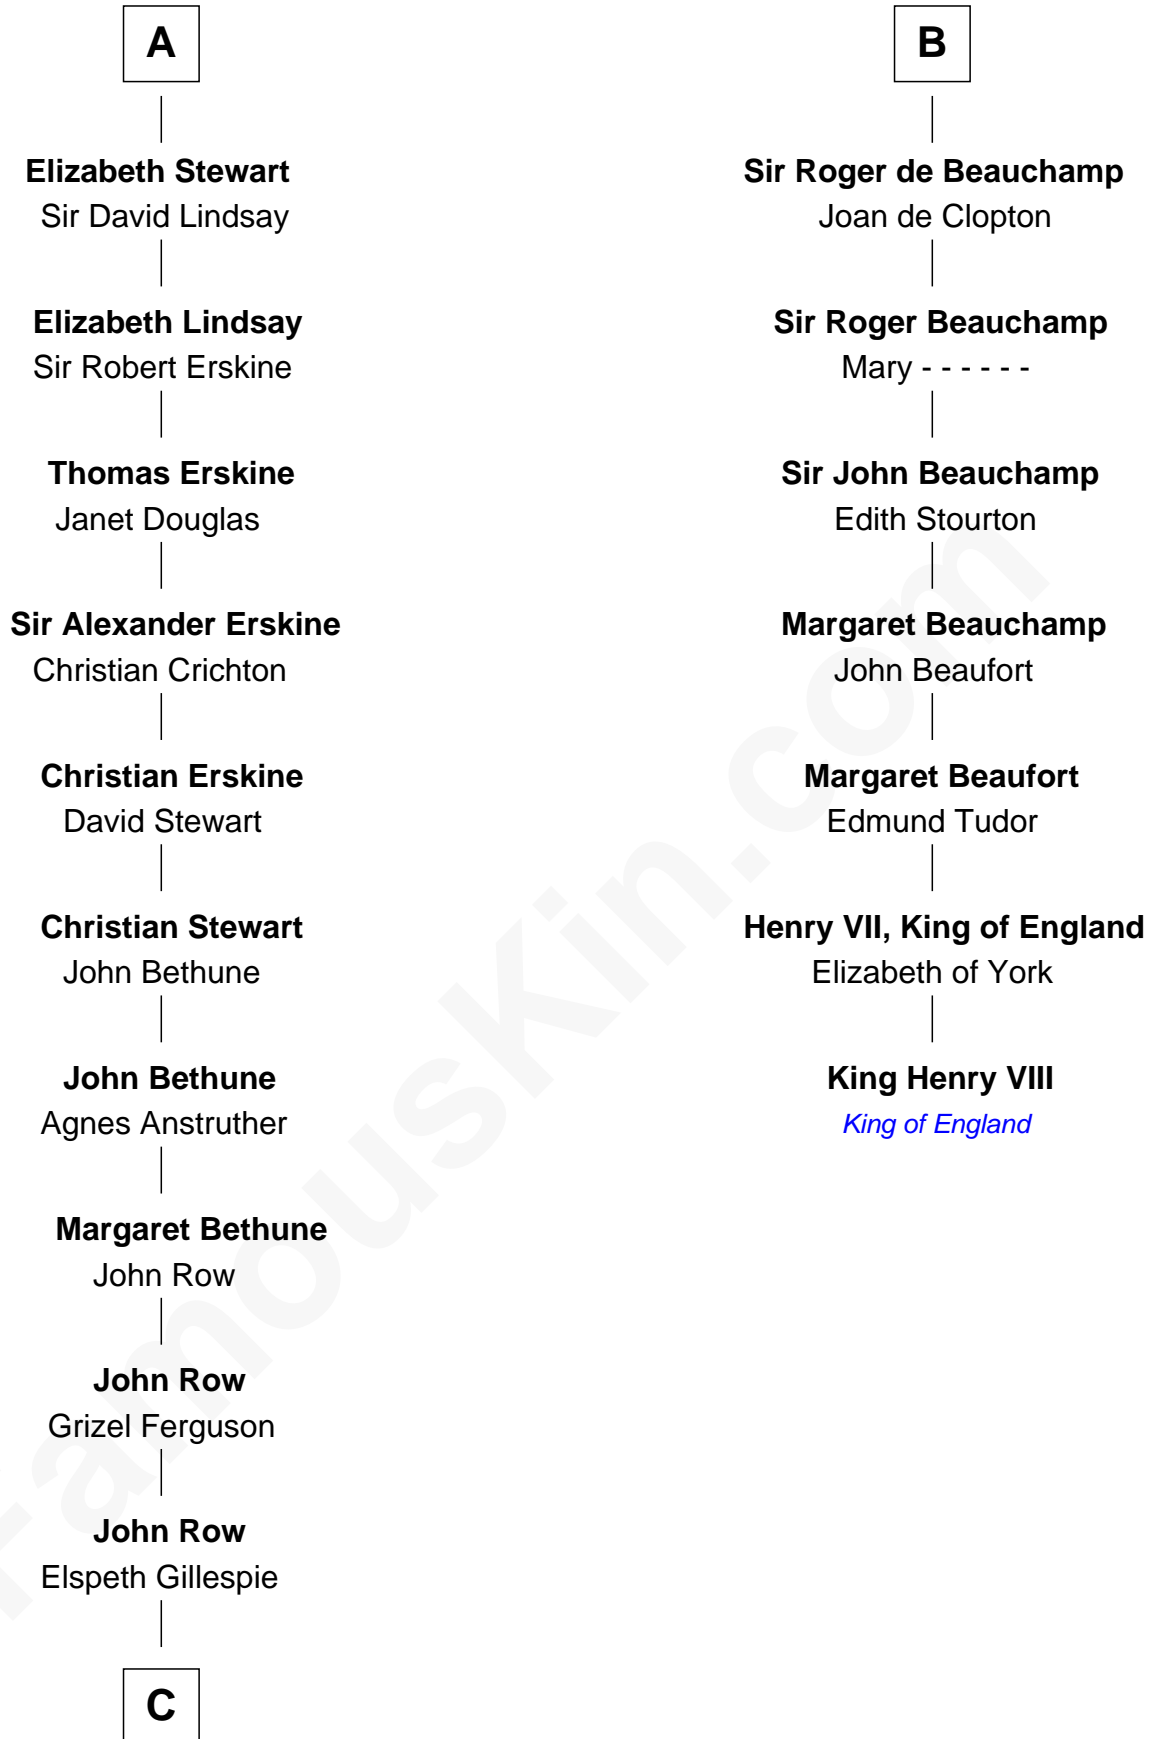

**FamousKin.com**  
**Relationship Chart of**  
**General Hugh Mercer**  
*American Revolution*

13th cousin 7 times removed of

**King Henry VIII**  
*King of England*

**C**

—  
**Lilias Row**  
John Mercer

—  
**Thomas Mercer**  
Isabel Smith

—  
**William Mercer**  
Anne Munro

—  
**General Hugh Mercer**  
*American Revolution*

FamousKin.com