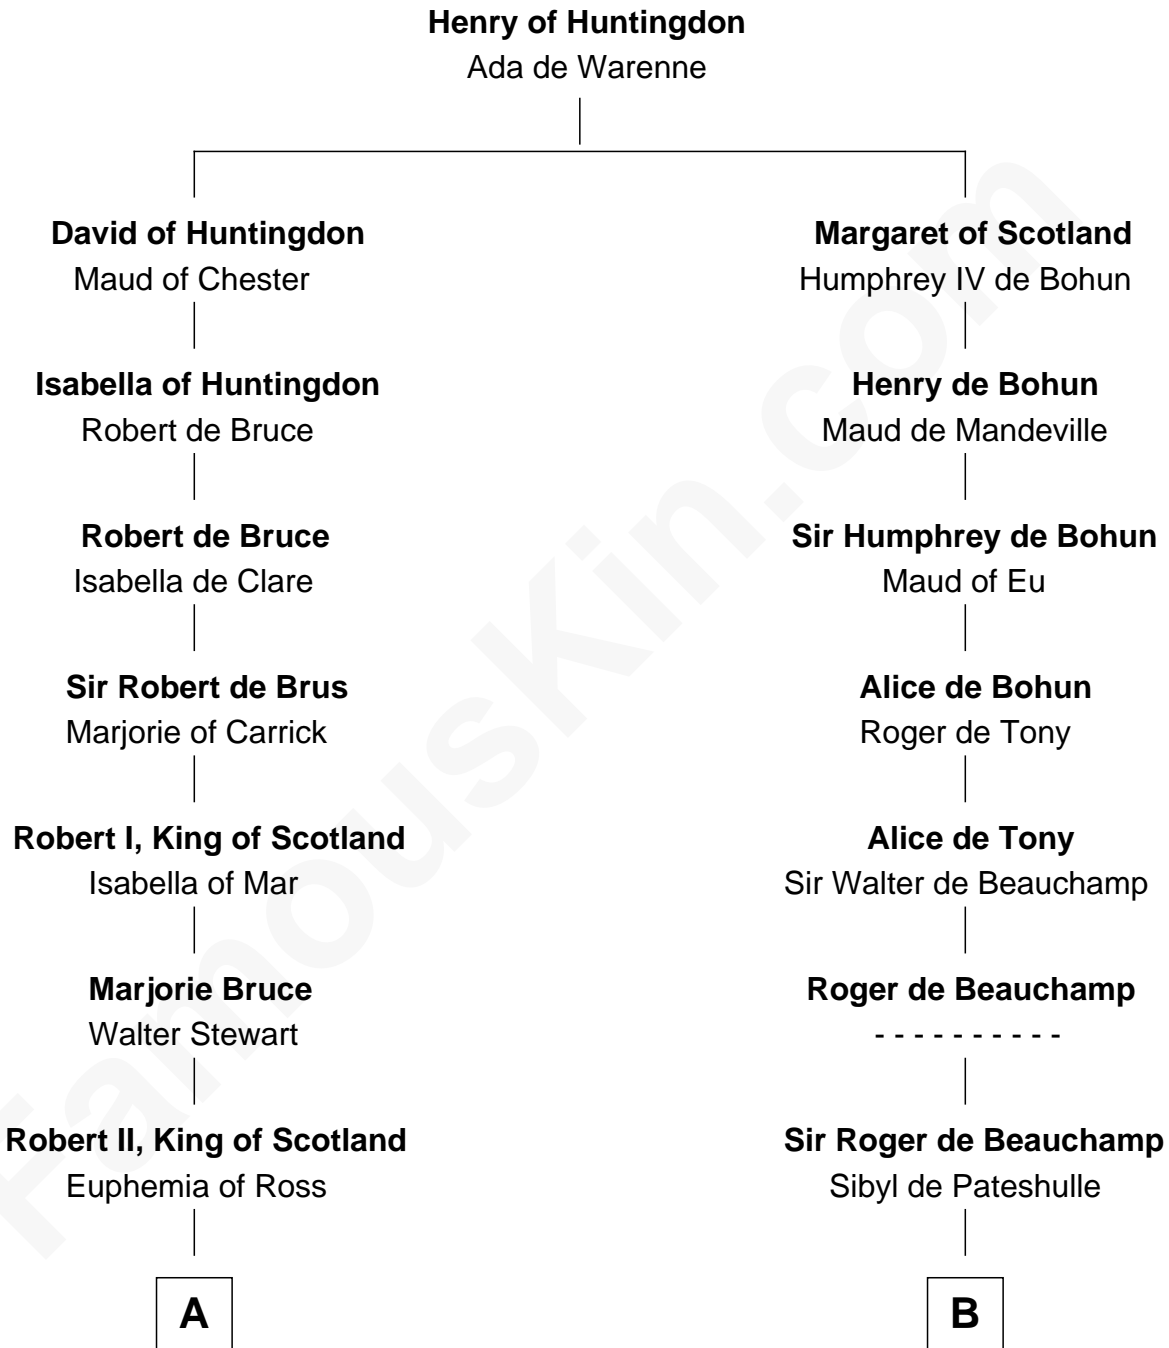

**FamousKin.com**  
**Relationship Chart of**  
**General Hugh Mercer**  
*American Revolution*

13th cousin 7 times removed of

**King Henry VIII**  
*King of England*

**C**

—  
**Lilias Row**  
John Mercer

—  
**Thomas Mercer**  
Isabel Smith

—  
**William Mercer**  
Anne Munro

—  
**General Hugh Mercer**  
*American Revolution*

FamousKin.com