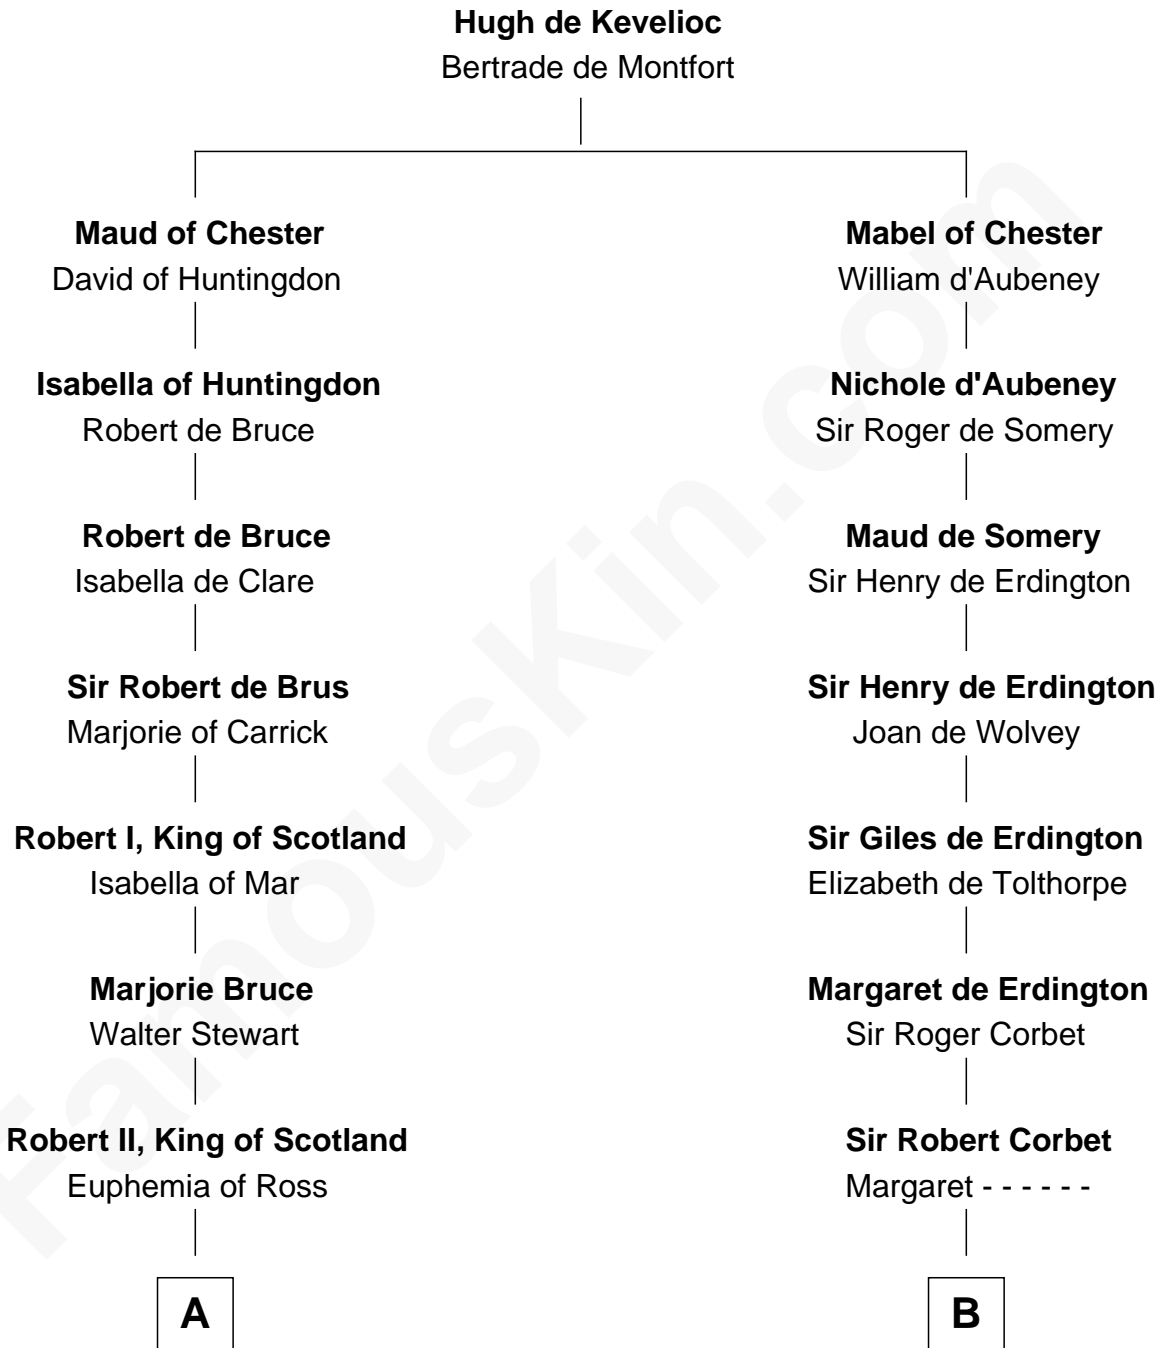

FamousKin.com
Relationship Chart of
General Hugh Mercer
American Revolution

18th cousin 2 times removed of

Francis Lightfoot Lee
Signer of the Declaration of Independence

C

Lilias Row
John Mercer

Thomas Mercer
Isabel Smith

William Mercer
Anne Munro

General Hugh Mercer
American Revolution

D

Gov. Thomas Lee
Hannah Ludwell

Francis Lightfoot Lee
Signer of Declaration of Independence

FamousKin.com