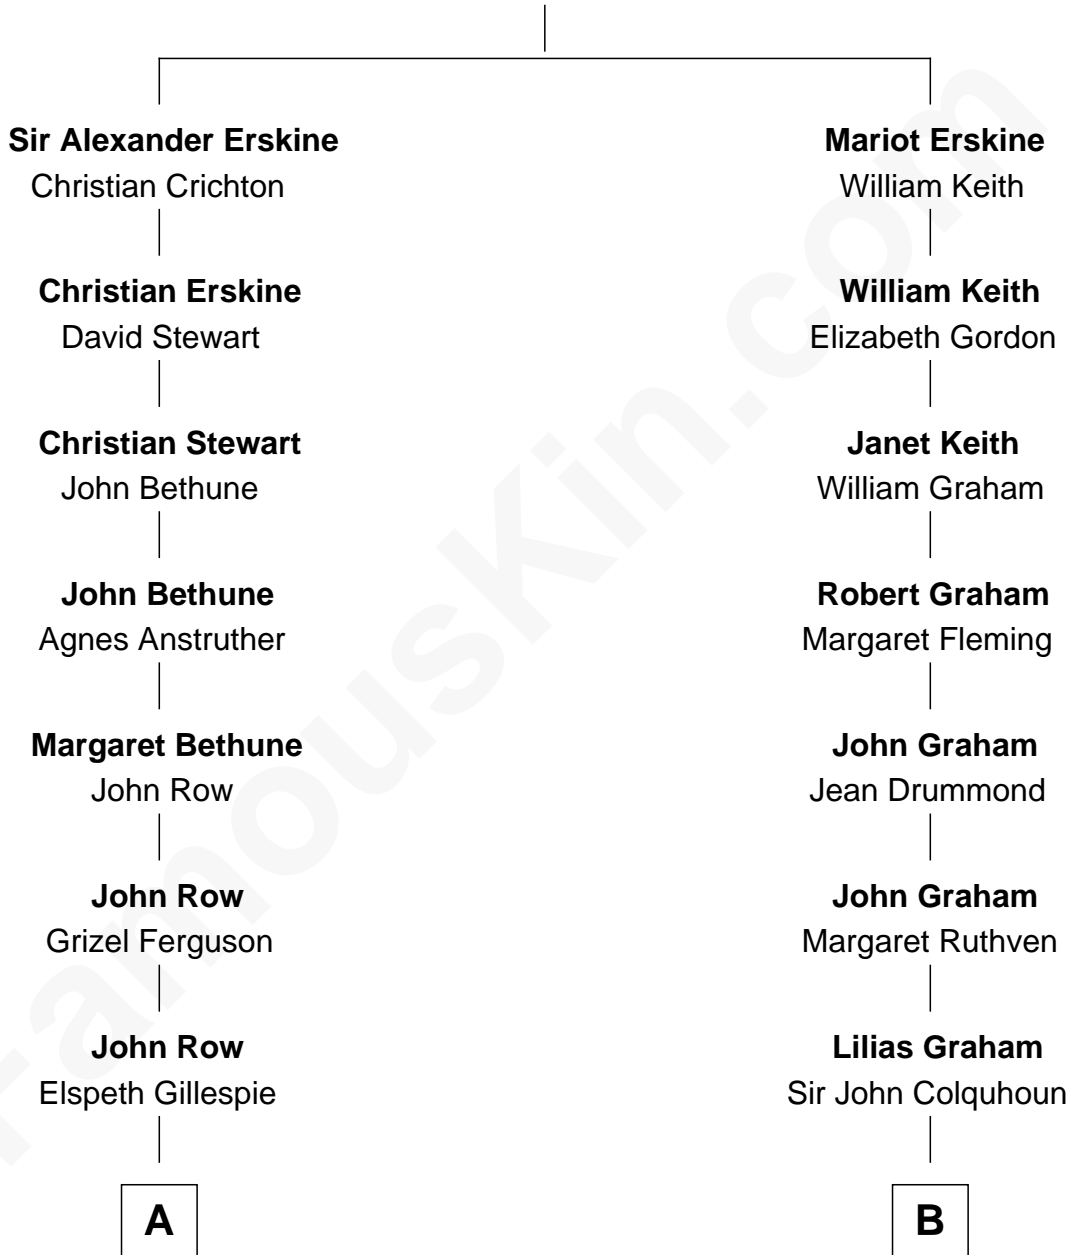

FamousKin.com
Relationship Chart of
General Hugh Mercer
American Revolution

10th cousin 8 times removed of

Tilda Swinton
Movie Actress

Thomas Erskine
 Janet Douglas

C

Sir John Swinton
Judith Balfour Killen