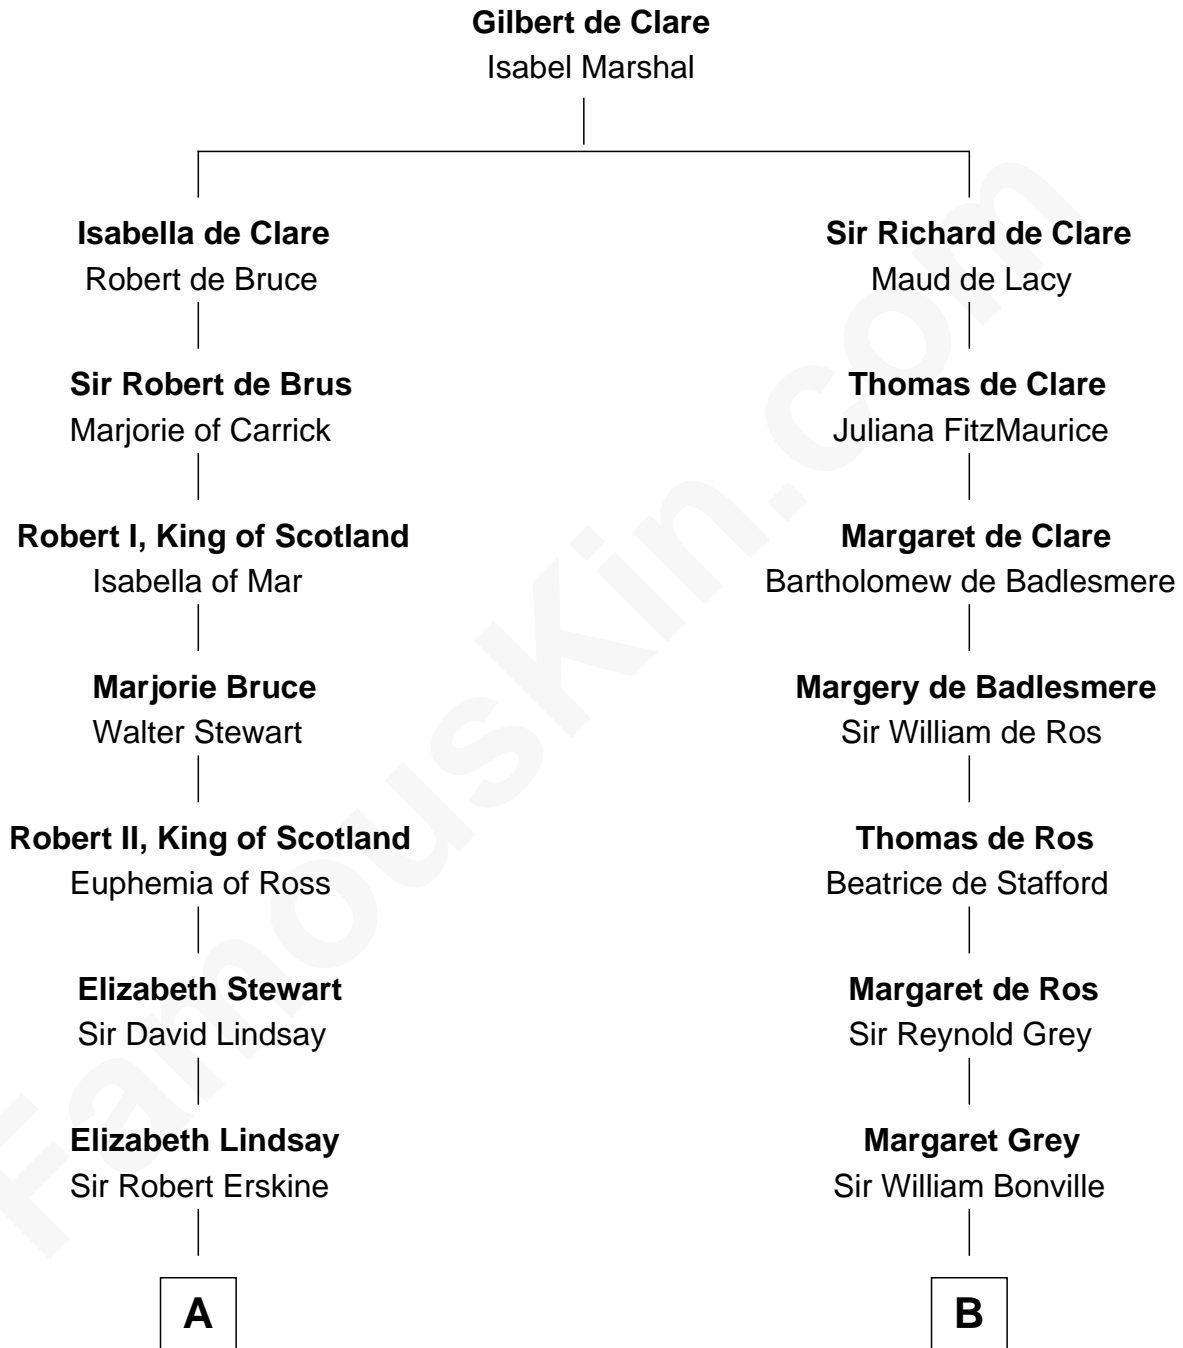

**FamousKin.com**  
**Relationship Chart of**  
**General Hugh Mercer**  
*American Revolution*

18th cousin 1 time removed of

**Jane (Appleton) Pierce**  
*First Lady of President Franklin Pierce*

FamousKin.com