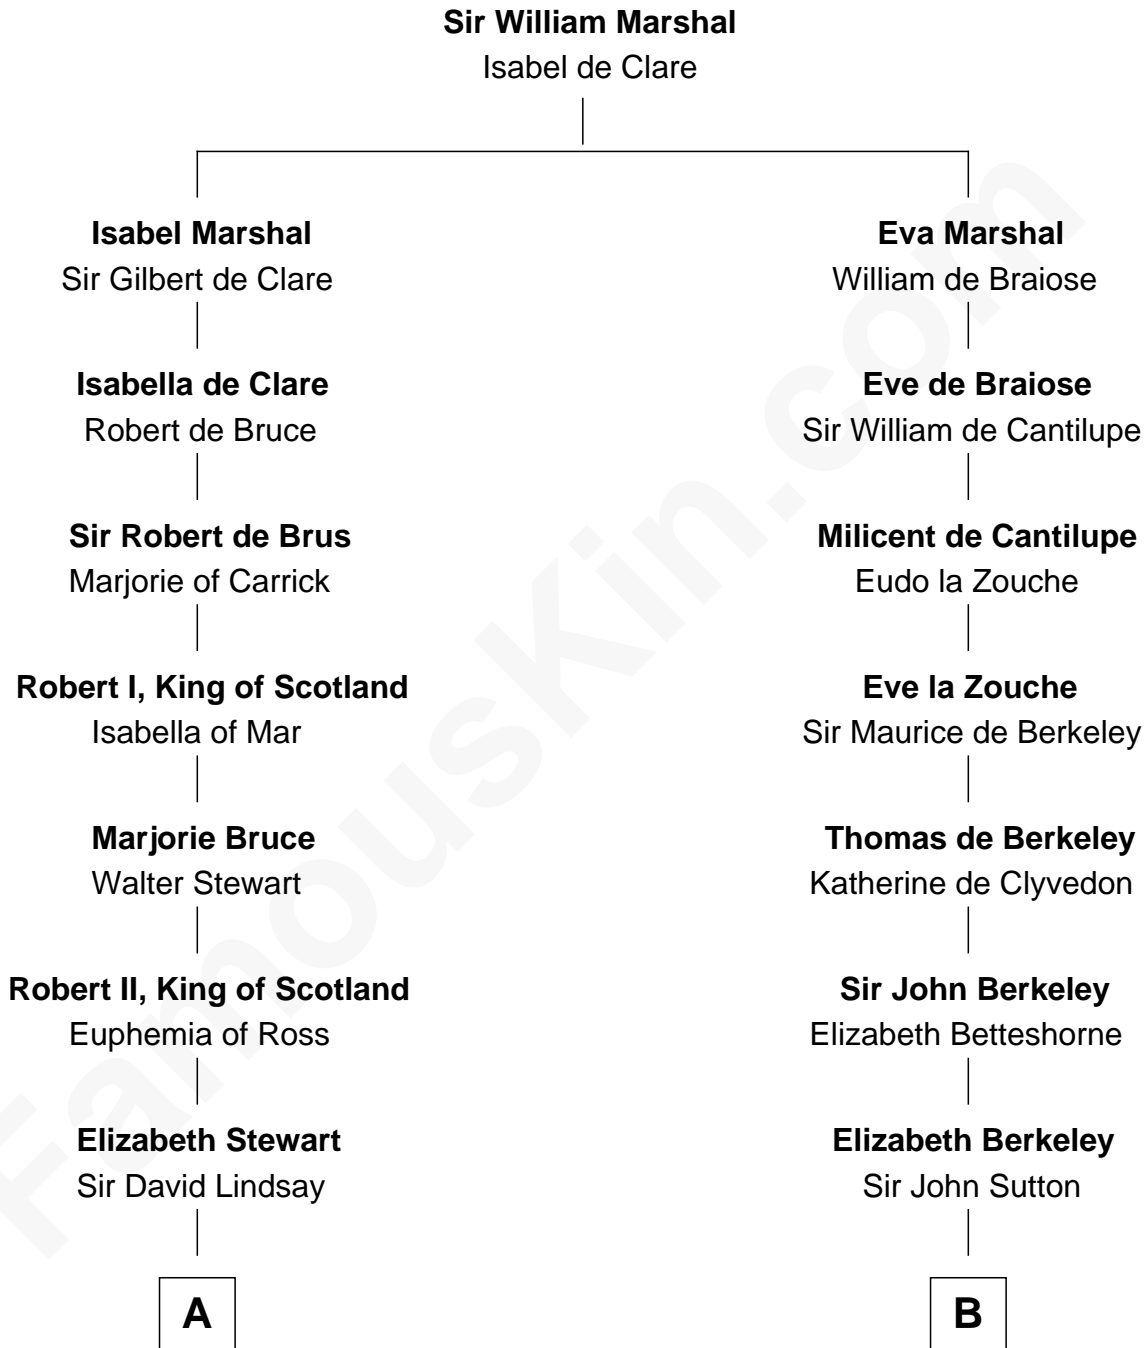

FamousKin.com
Relationship Chart of
General Hugh Mercer
American Revolution

18th cousin 1 time removed of

Jane (Appleton) Pierce
First Lady of President Franklin Pierce

FamousKin.com