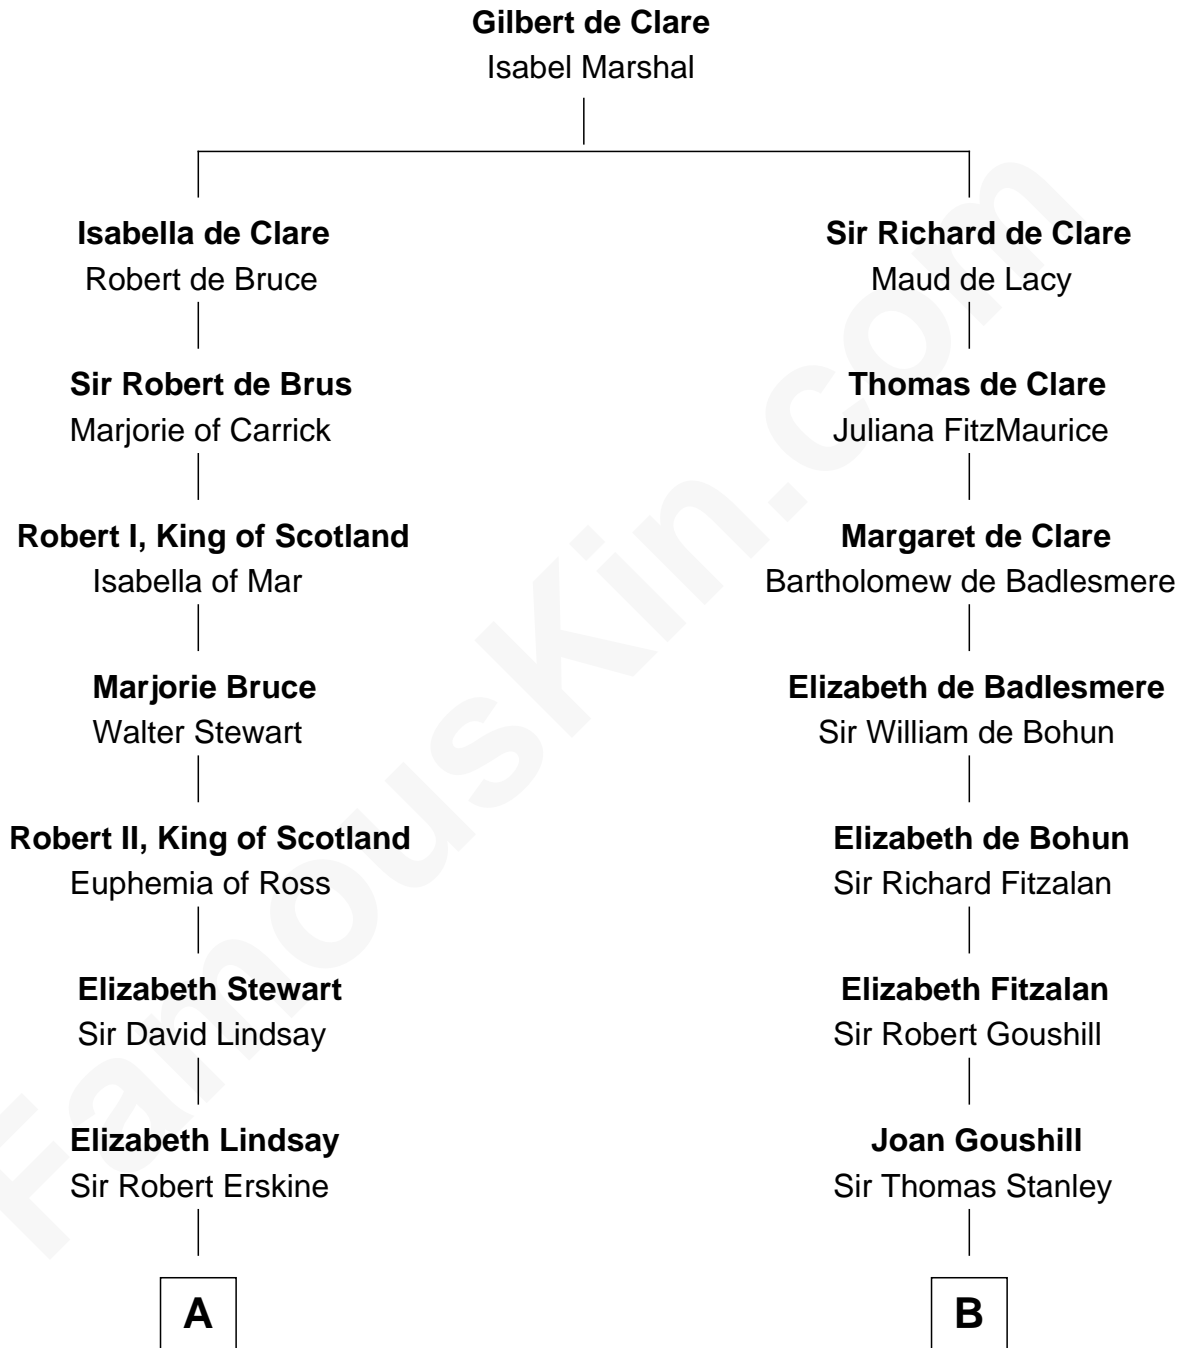

FamousKin.com
Relationship Chart of
General Hugh Mercer
American Revolution

17th cousin 1 time removed of

Thomas Sim Lee
2nd and 7th Governor of Maryland

C

William Mercer

Anne Munro

General Hugh Mercer

American Revolution

FamousKin.com