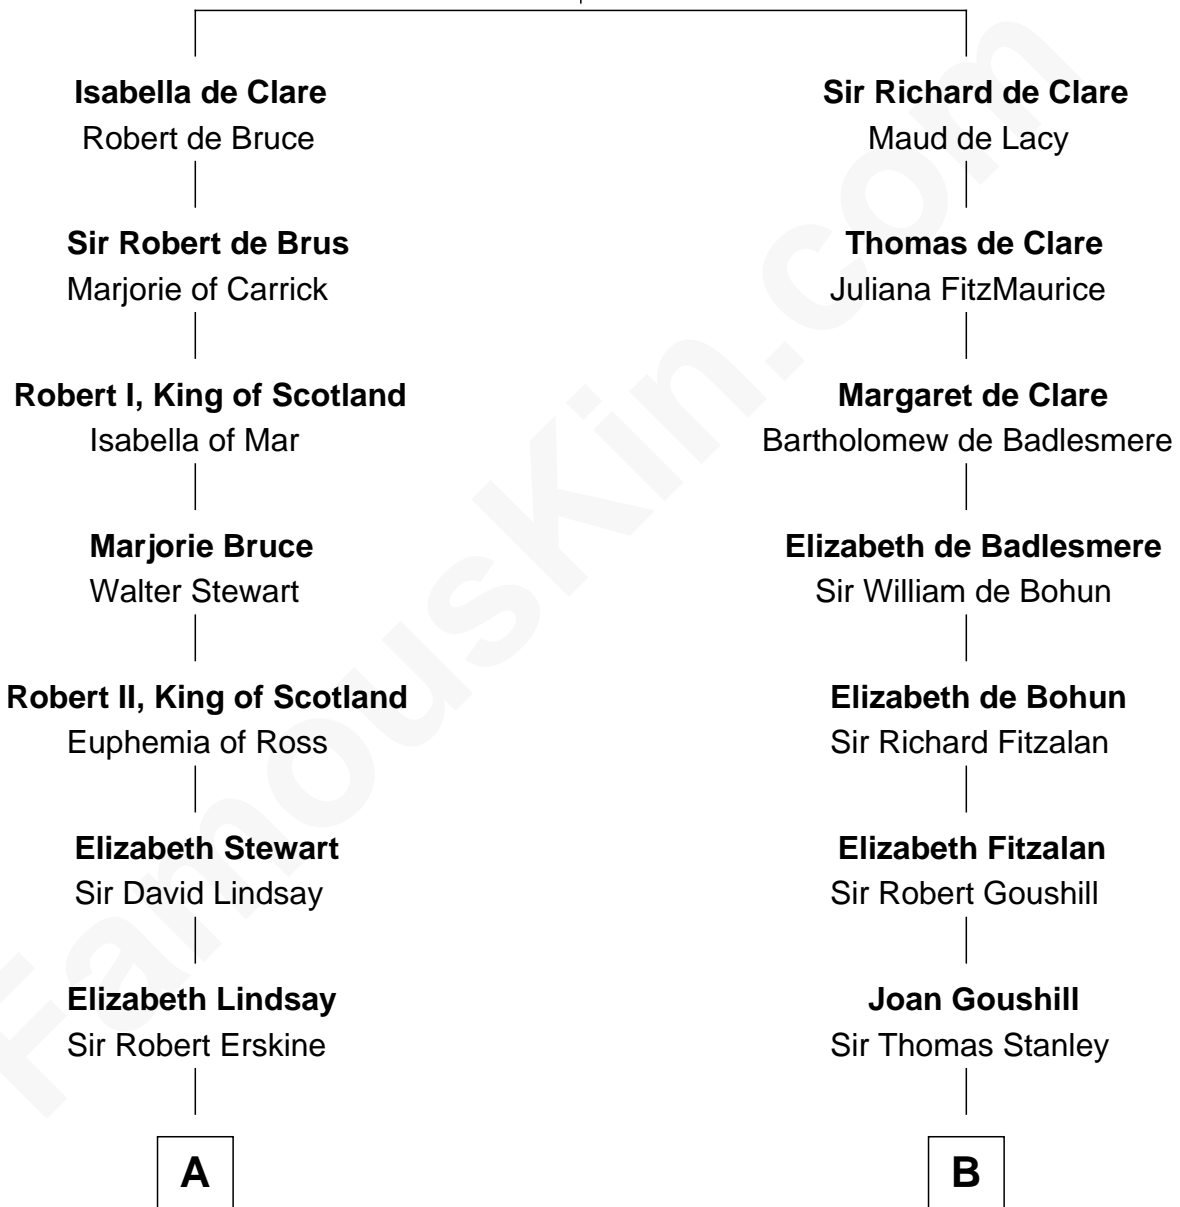

FamousKin.com
Relationship Chart of
General Hugh Mercer
American Revolution

18th cousin of

Charles Goldsborough
16th Governor of Maryland

Gilbert de Clare
 Isabel Marshal

C

William Mercer
Anne Munro

General Hugh Mercer
American Revolution

D

Anna Maria Tilghman
Charles Goldsborough

Charles Goldsborough
16th Governor of Maryland

FamousKin.com