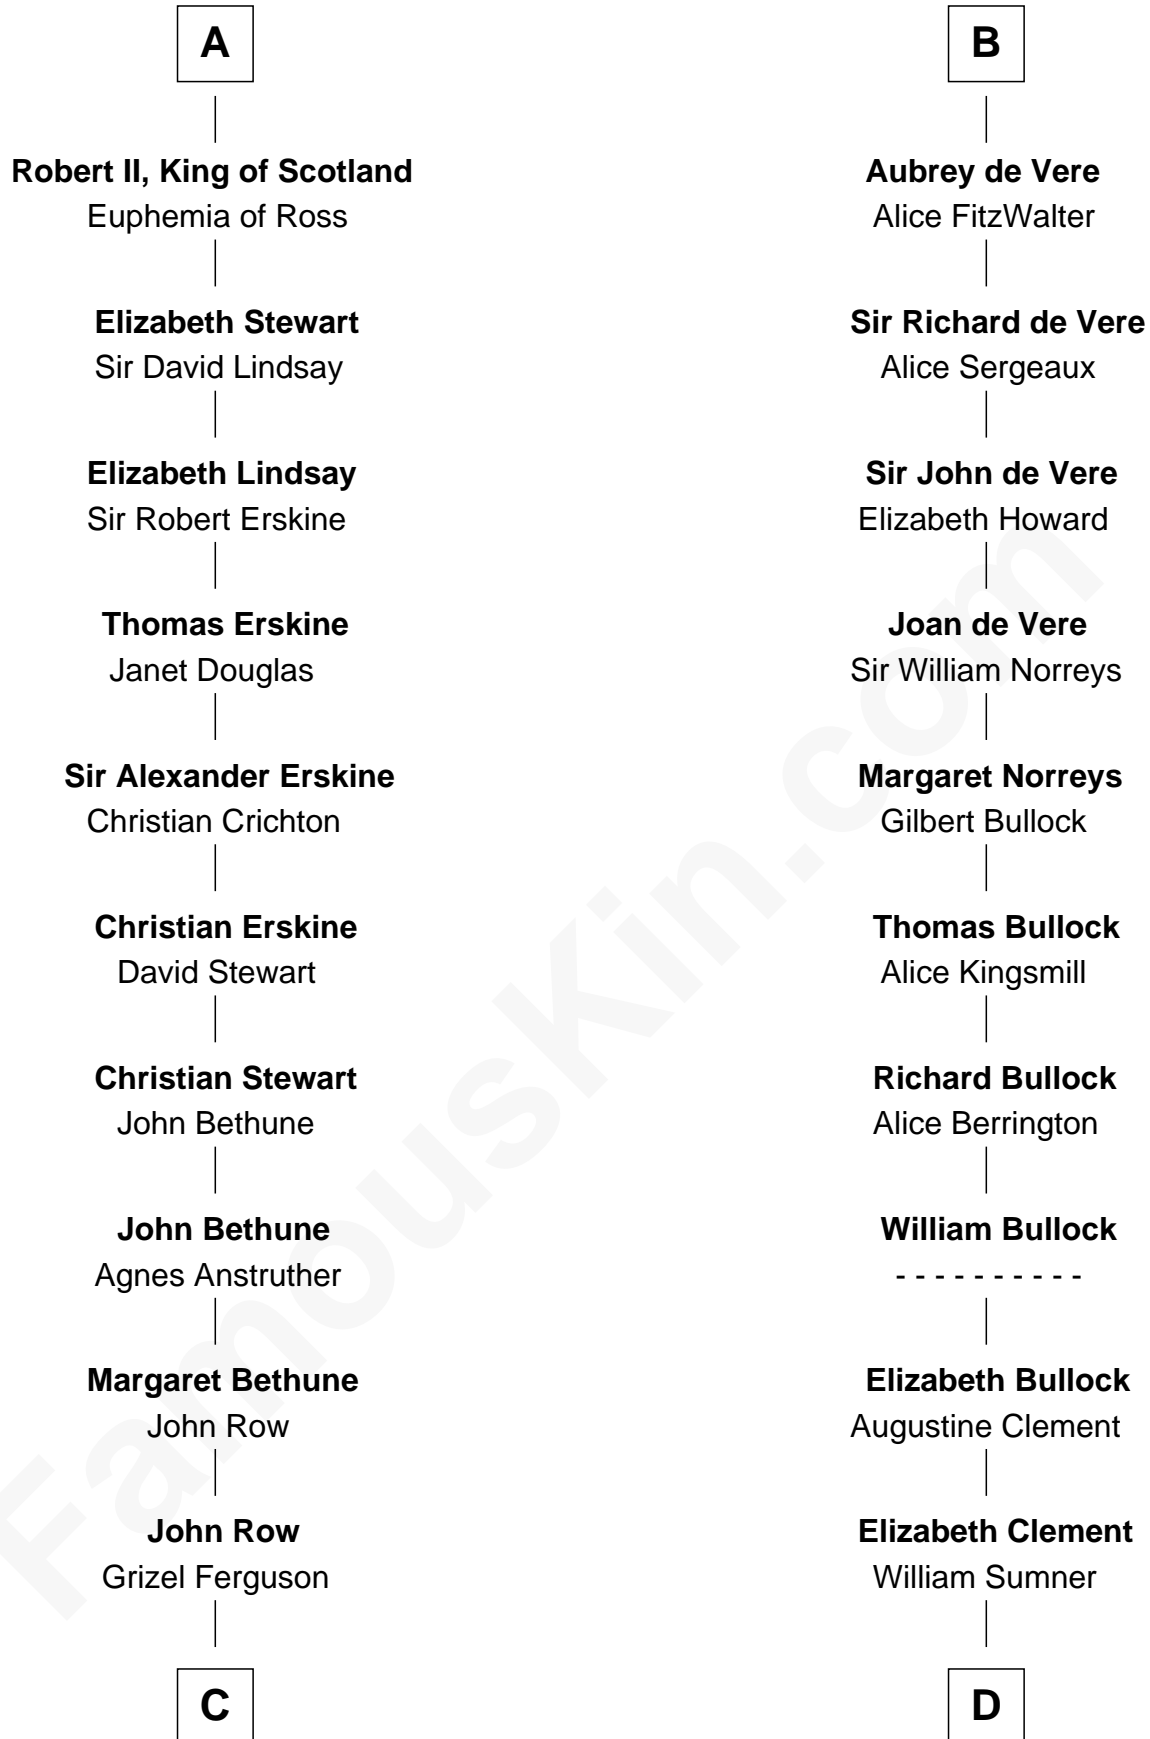

FamousKin.com
Relationship Chart of
General Hugh Mercer
American Revolution

20th cousin 1 time removed of

Samuel Howard
Boston Tea Party Participant

C

John Row
Elspeth Gillespie

Lilias Row
John Mercer

Thomas Mercer
Isabel Smith

William Mercer
Anne Munro

General Hugh Mercer
American Revolution

D

Hannah Sumner
John Goffe

William Goffe
Abigail Richardson

Martha Goffe
Ebenezer Howard

Samuel Howard
Boston Tea Party Participant

FamousKin.com