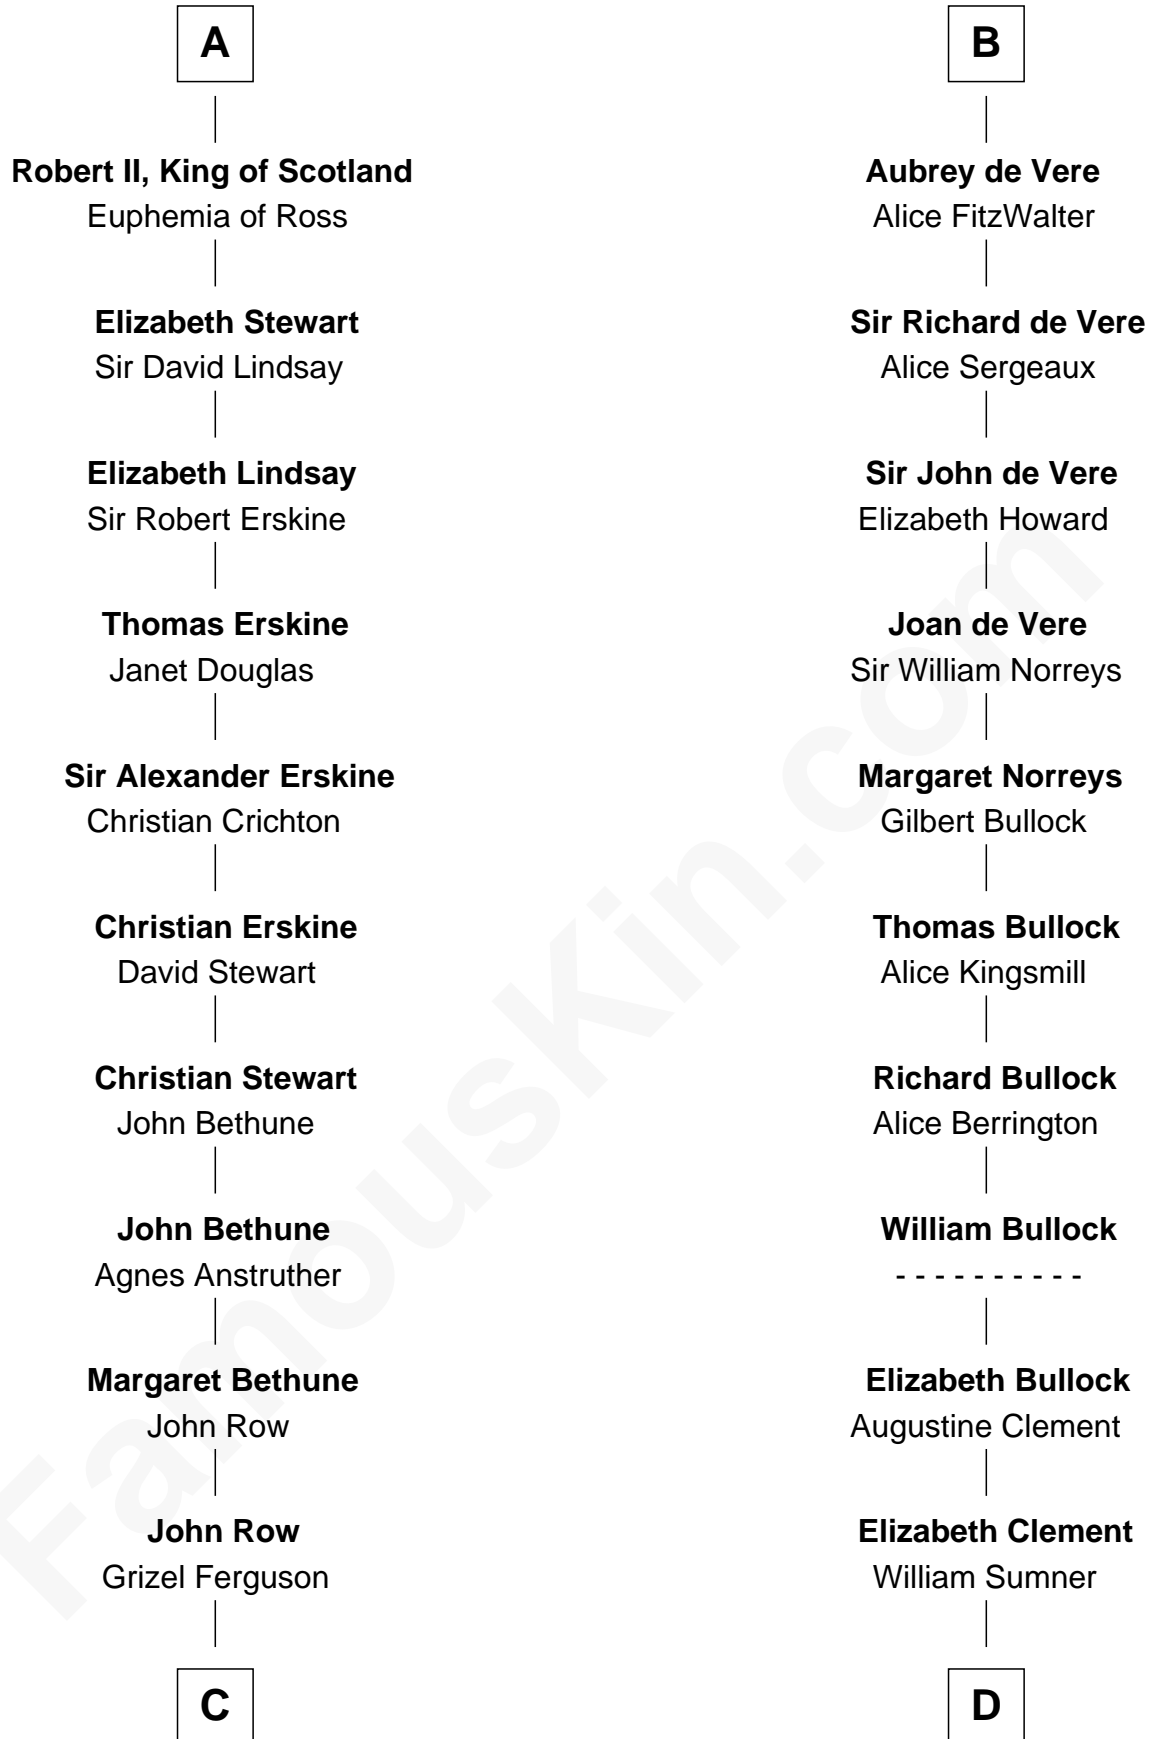

**FamousKin.com**  
**Relationship Chart of**  
**General Hugh Mercer**  
*American Revolution*

20th cousin 1 time removed of  
**Samuel Howard**  
*Boston Tea Party Participant*

**C**

**John Row**  
Elspeth Gillespie

**Lilias Row**  
John Mercer

**Thomas Mercer**  
Isabel Smith

**William Mercer**  
Anne Munro

**General Hugh Mercer**  
*American Revolution*

**D**

**Hannah Sumner**  
John Goffe

**William Goffe**  
Abigail Richardson

**Martha Goffe**  
Ebenezer Howard

**Samuel Howard**  
*Boston Tea Party Participant*

FamousKin.com