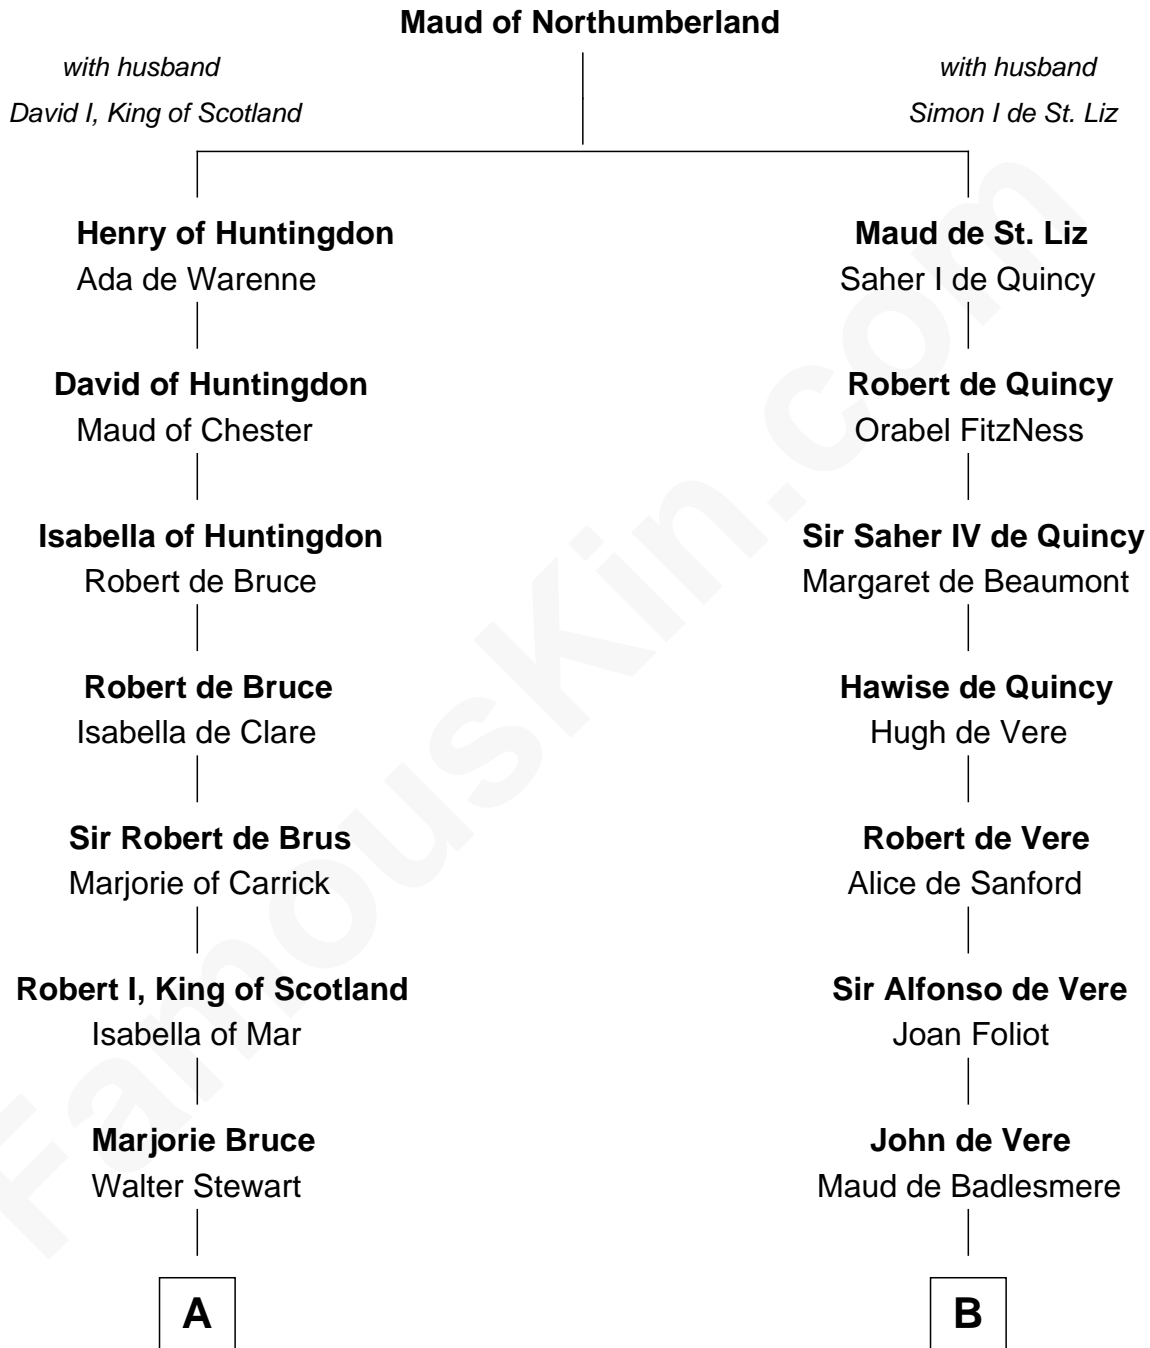

**FamousKin.com**  
**Relationship Chart of**  
**General Hugh Mercer**  
*American Revolution*

20th cousin 1 time removed of  
**Samuel Howard**  
*Boston Tea Party Participant*

**C**

**John Row**  
Elspeth Gillespie

**Lilias Row**  
John Mercer

**Thomas Mercer**  
Isabel Smith

**William Mercer**  
Anne Munro

**General Hugh Mercer**  
*American Revolution*

**D**

**Hannah Sumner**  
John Goffe

**William Goffe**  
Abigail Richardson

**Martha Goffe**  
Ebenezer Howard

**Samuel Howard**  
*Boston Tea Party Participant*

FamousKin.com