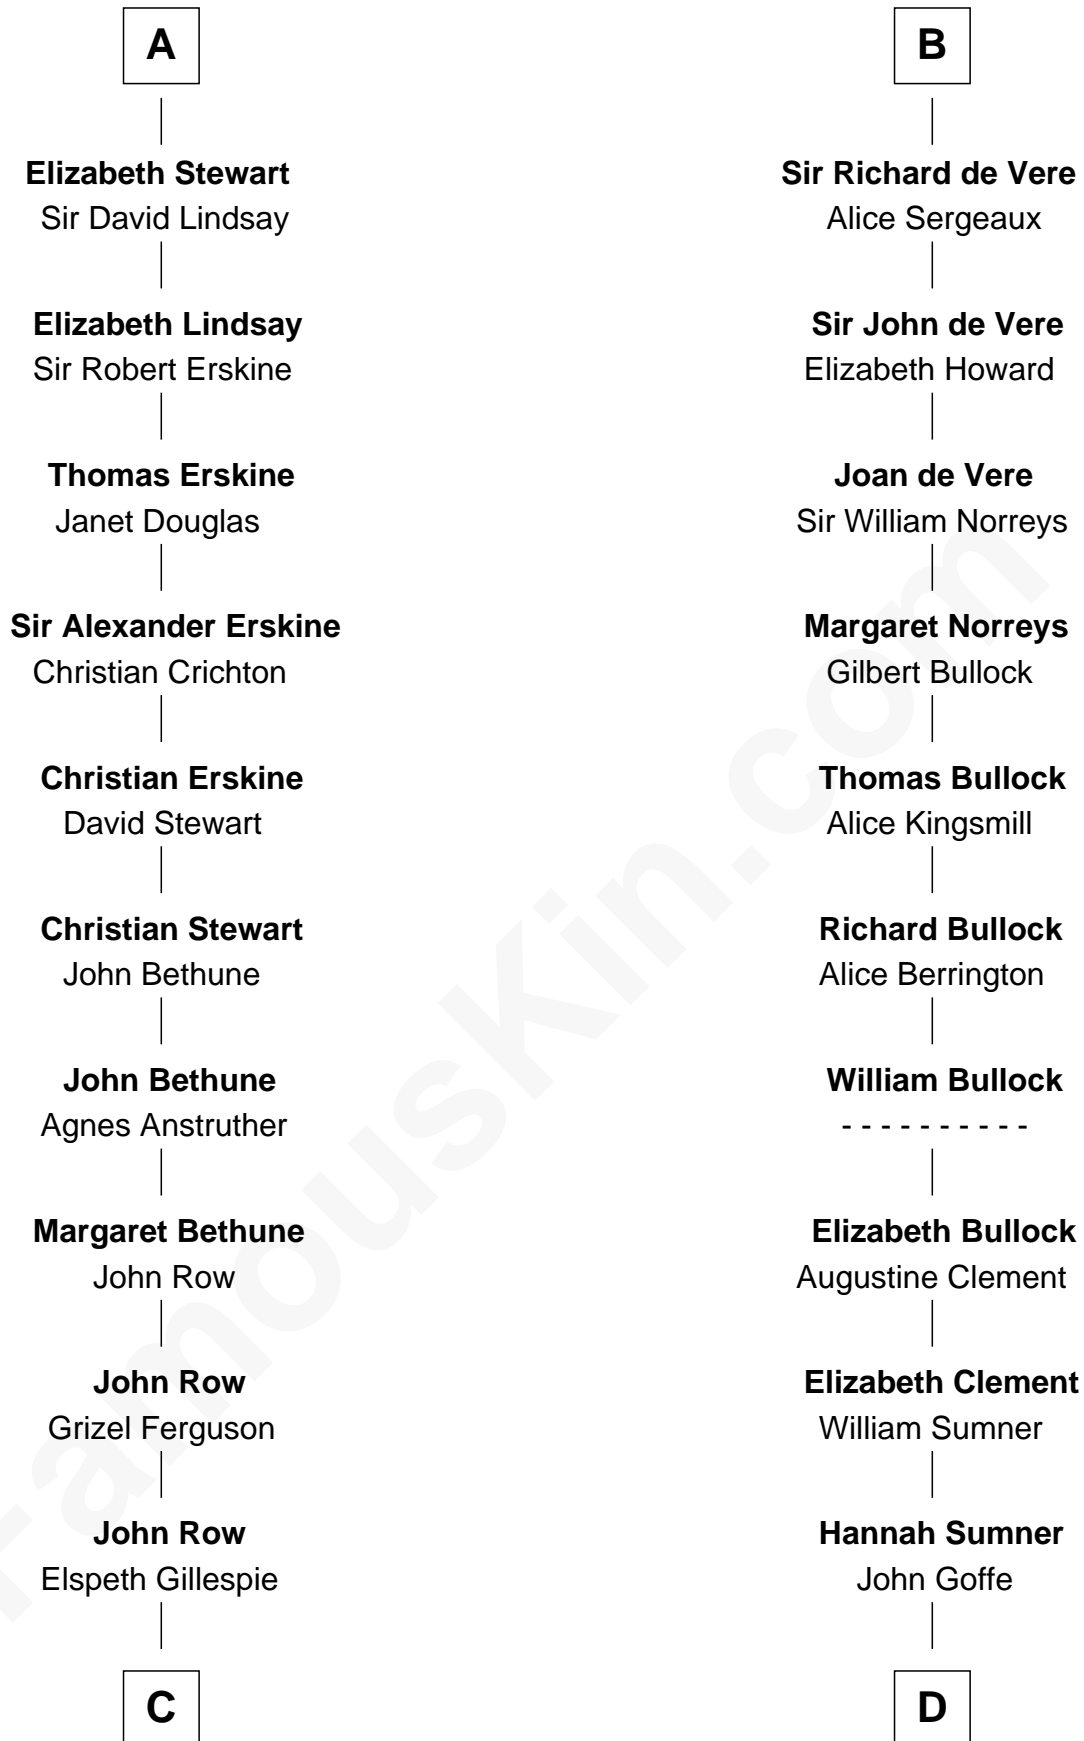

## Relationship Chart of

### General Hugh Mercer

*American Revolution*

19th cousin 1 time removed of

**Samuel Howard**  
*Boston Tea Party Participant*

**C**

**Lilias Row**  
John Mercer

**Thomas Mercer**  
Isabel Smith

**William Mercer**  
Anne Munro

**General Hugh Mercer**  
*American Revolution*

**D**

**William Goffe**  
Abigail Richardson

**Martha Goffe**  
Ebenezer Howard

**Samuel Howard**  
*Boston Tea Party Participant*

FamousKin.com