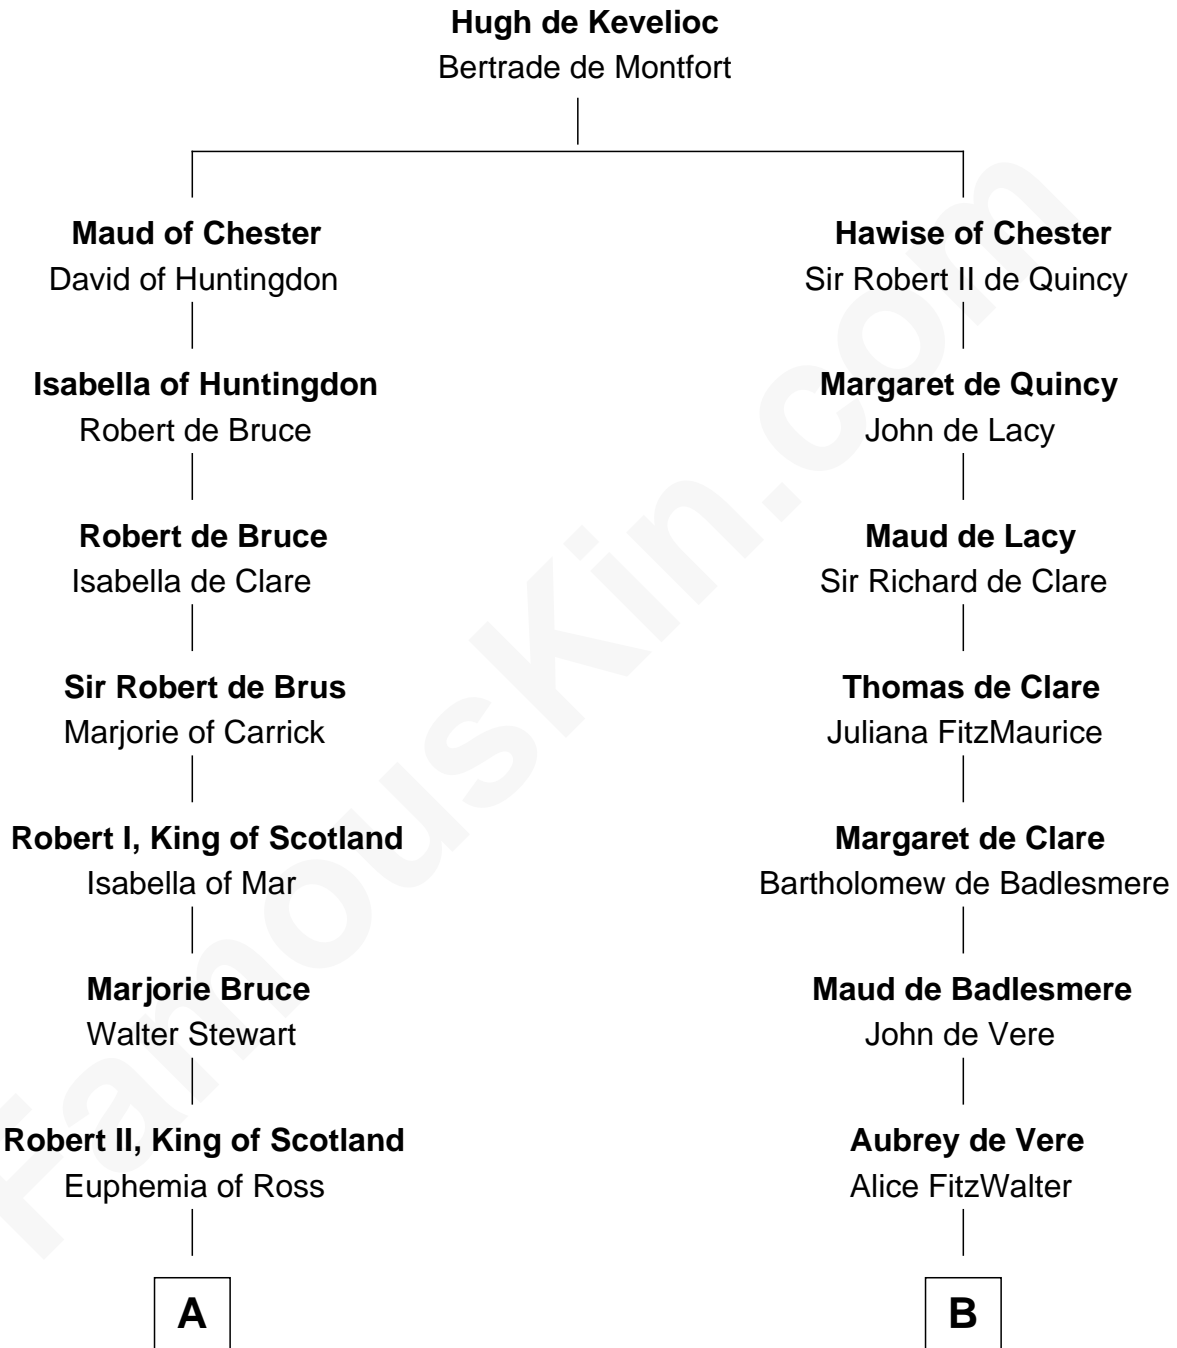

## Relationship Chart of

### General Hugh Mercer

*American Revolution*

19th cousin 1 time removed of

**Samuel Howard**  
*Boston Tea Party Participant*

**C**

**Lilias Row**  
John Mercer

**Thomas Mercer**  
Isabel Smith

**William Mercer**  
Anne Munro