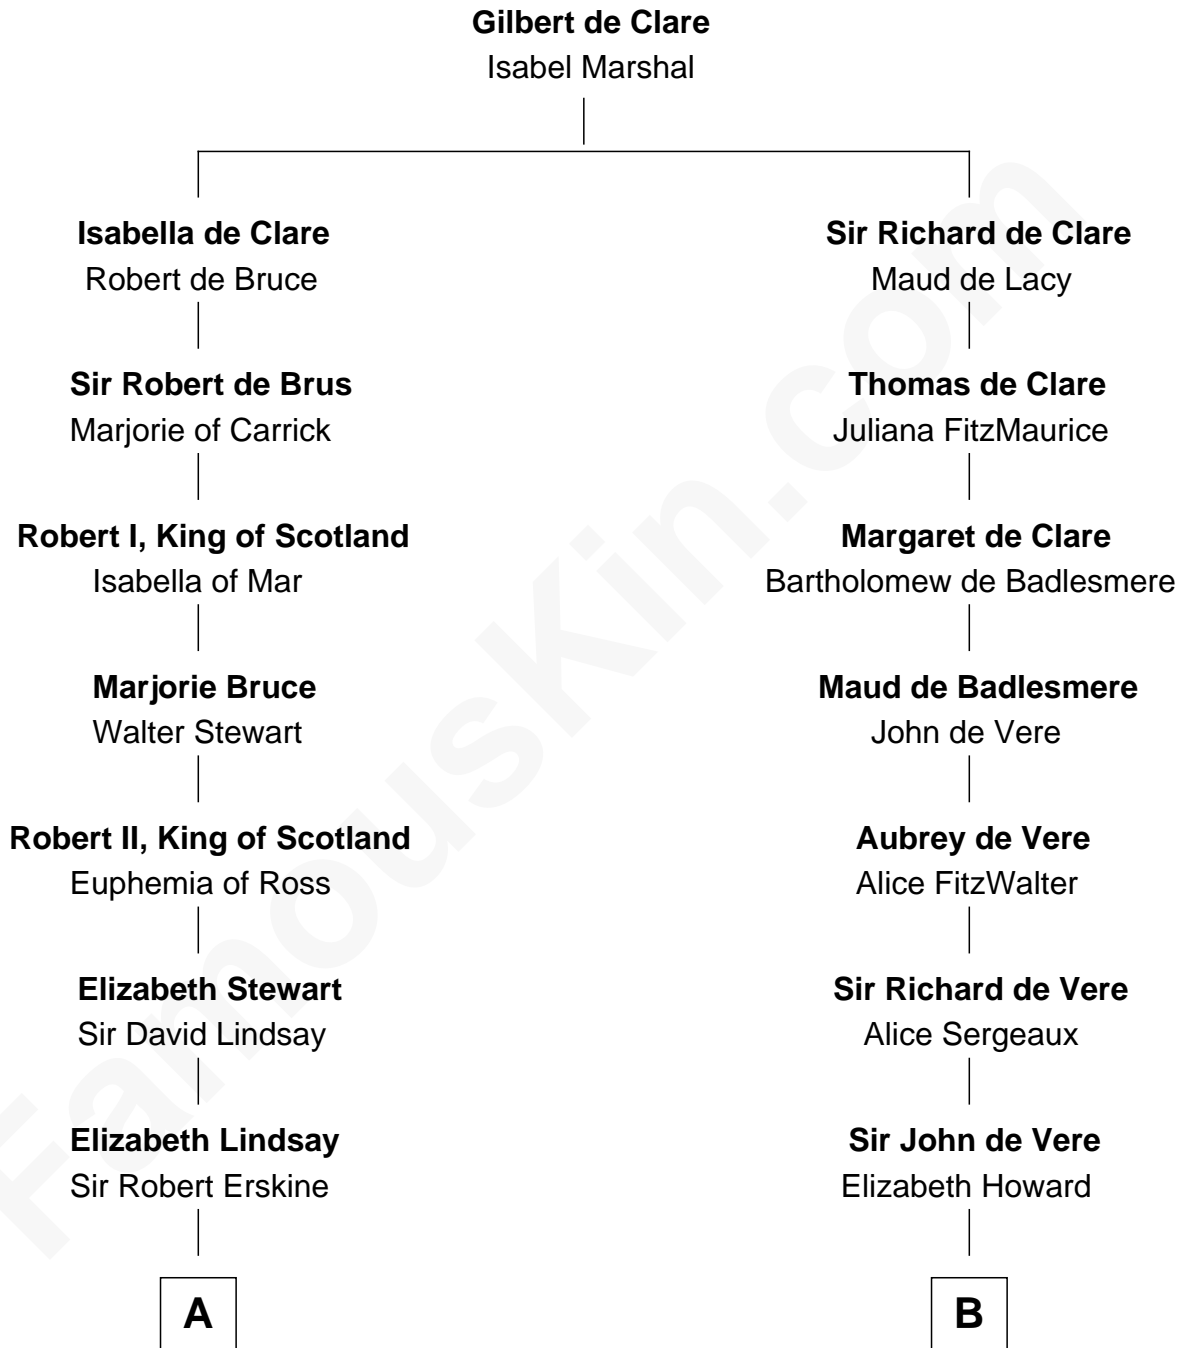

FamousKin.com

Relationship Chart of

General Hugh Mercer

American Revolution

17th cousin 1 time removed of

Samuel Howard
Boston Tea Party Participant

C

William Mercer

Anne Munro

General Hugh Mercer

American Revolution

FamousKin.com