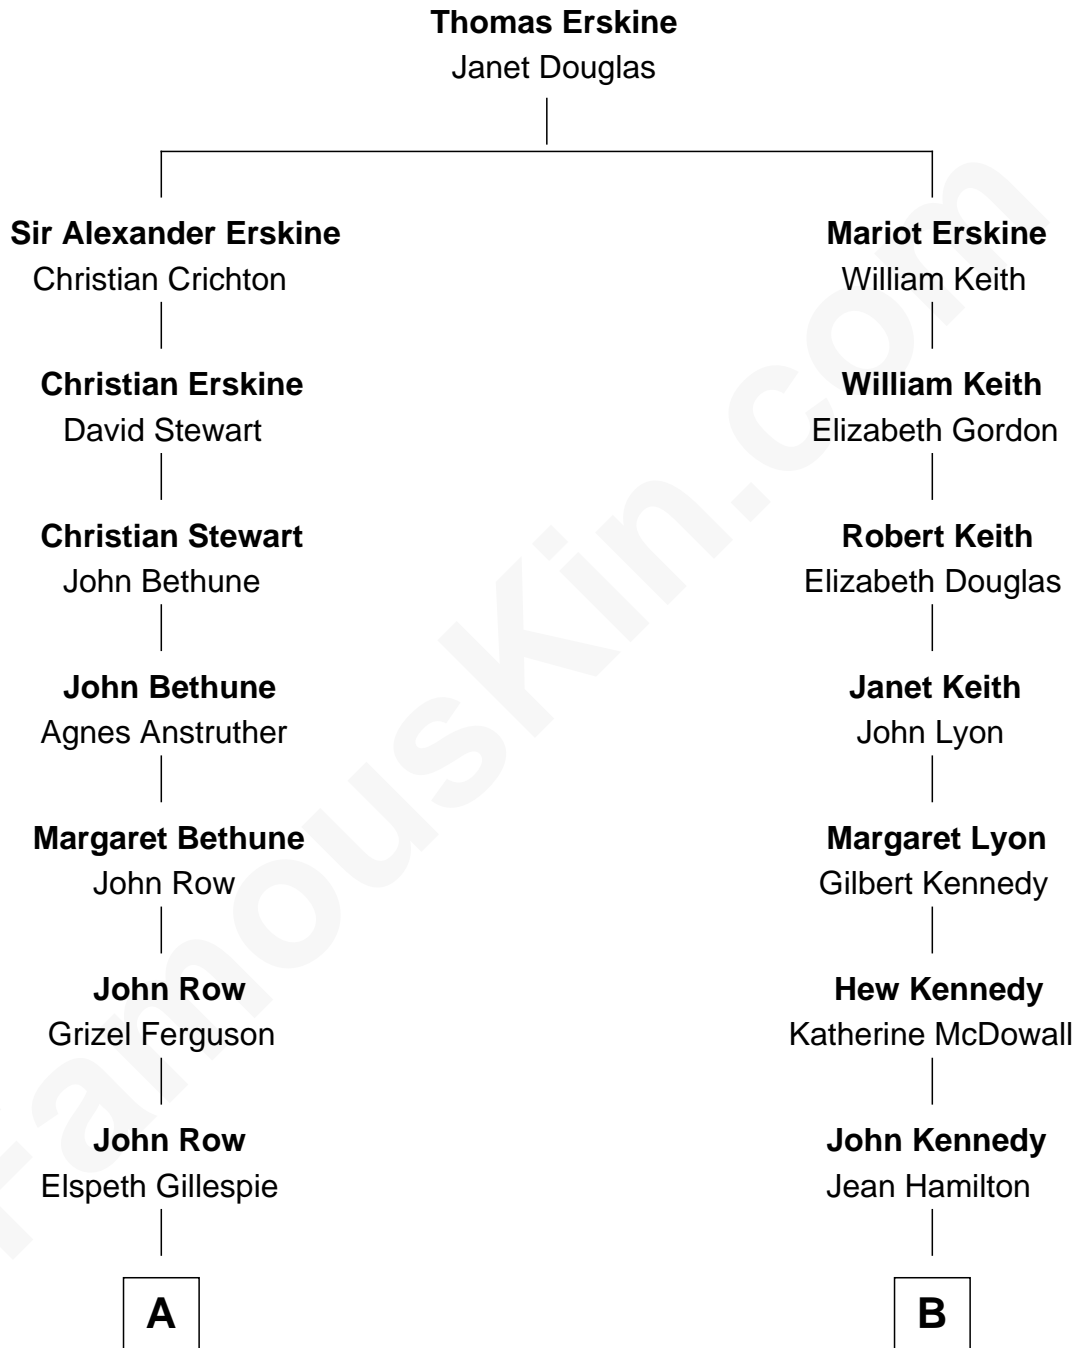

FamousKin.com
Relationship Chart of
General Hugh Mercer
American Revolution

10th cousin 9 times removed of
Cara Delevingne
Fashion Model and Movie Actress

C

Jane Armyne Sheffield
Sir Jocelyn Edward Greville Stevens