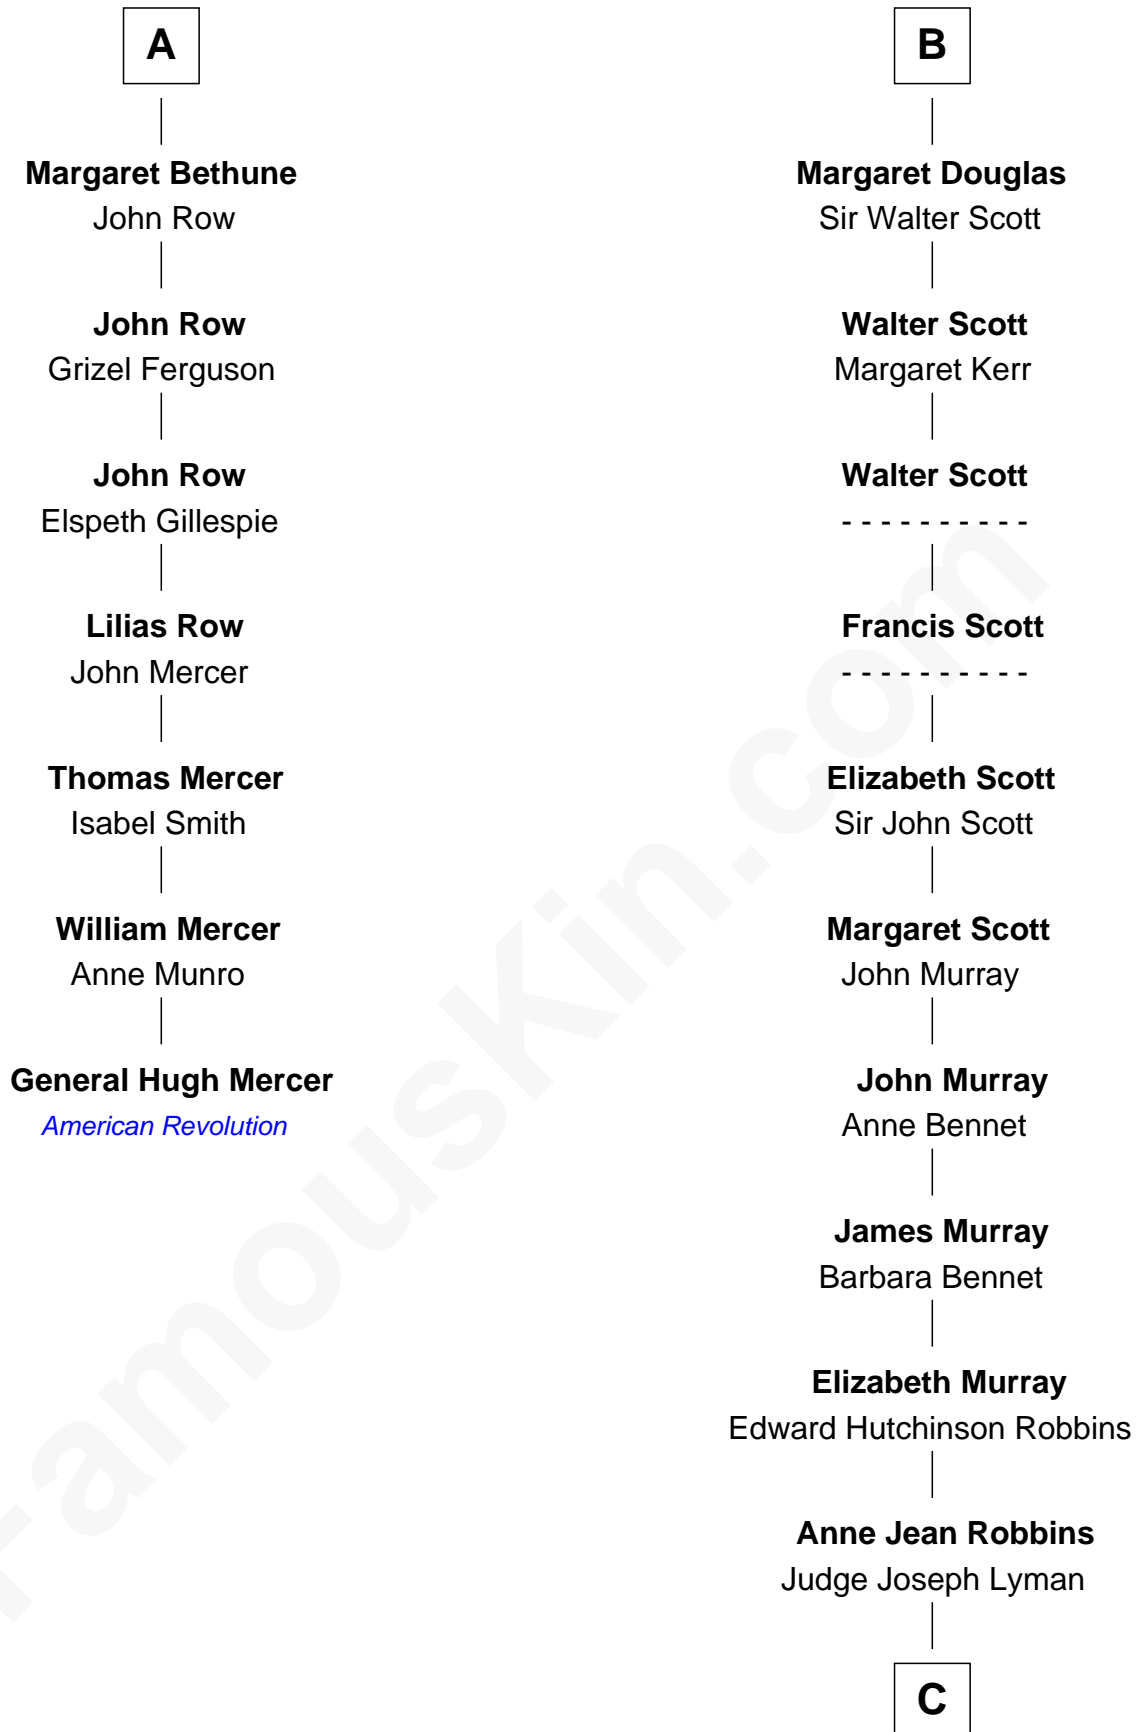

FamousKin.com
Relationship Chart of
General Hugh Mercer
American Revolution

13th cousin 6 times removed of
Franklin D. Roosevelt
32nd U.S. President

C

—
Catharine Robbins Lyman

Warren Delano

—
Sara Delano

James Roosevelt

—
Franklin D. Roosevelt

32nd U.S. President

FamousKin.com