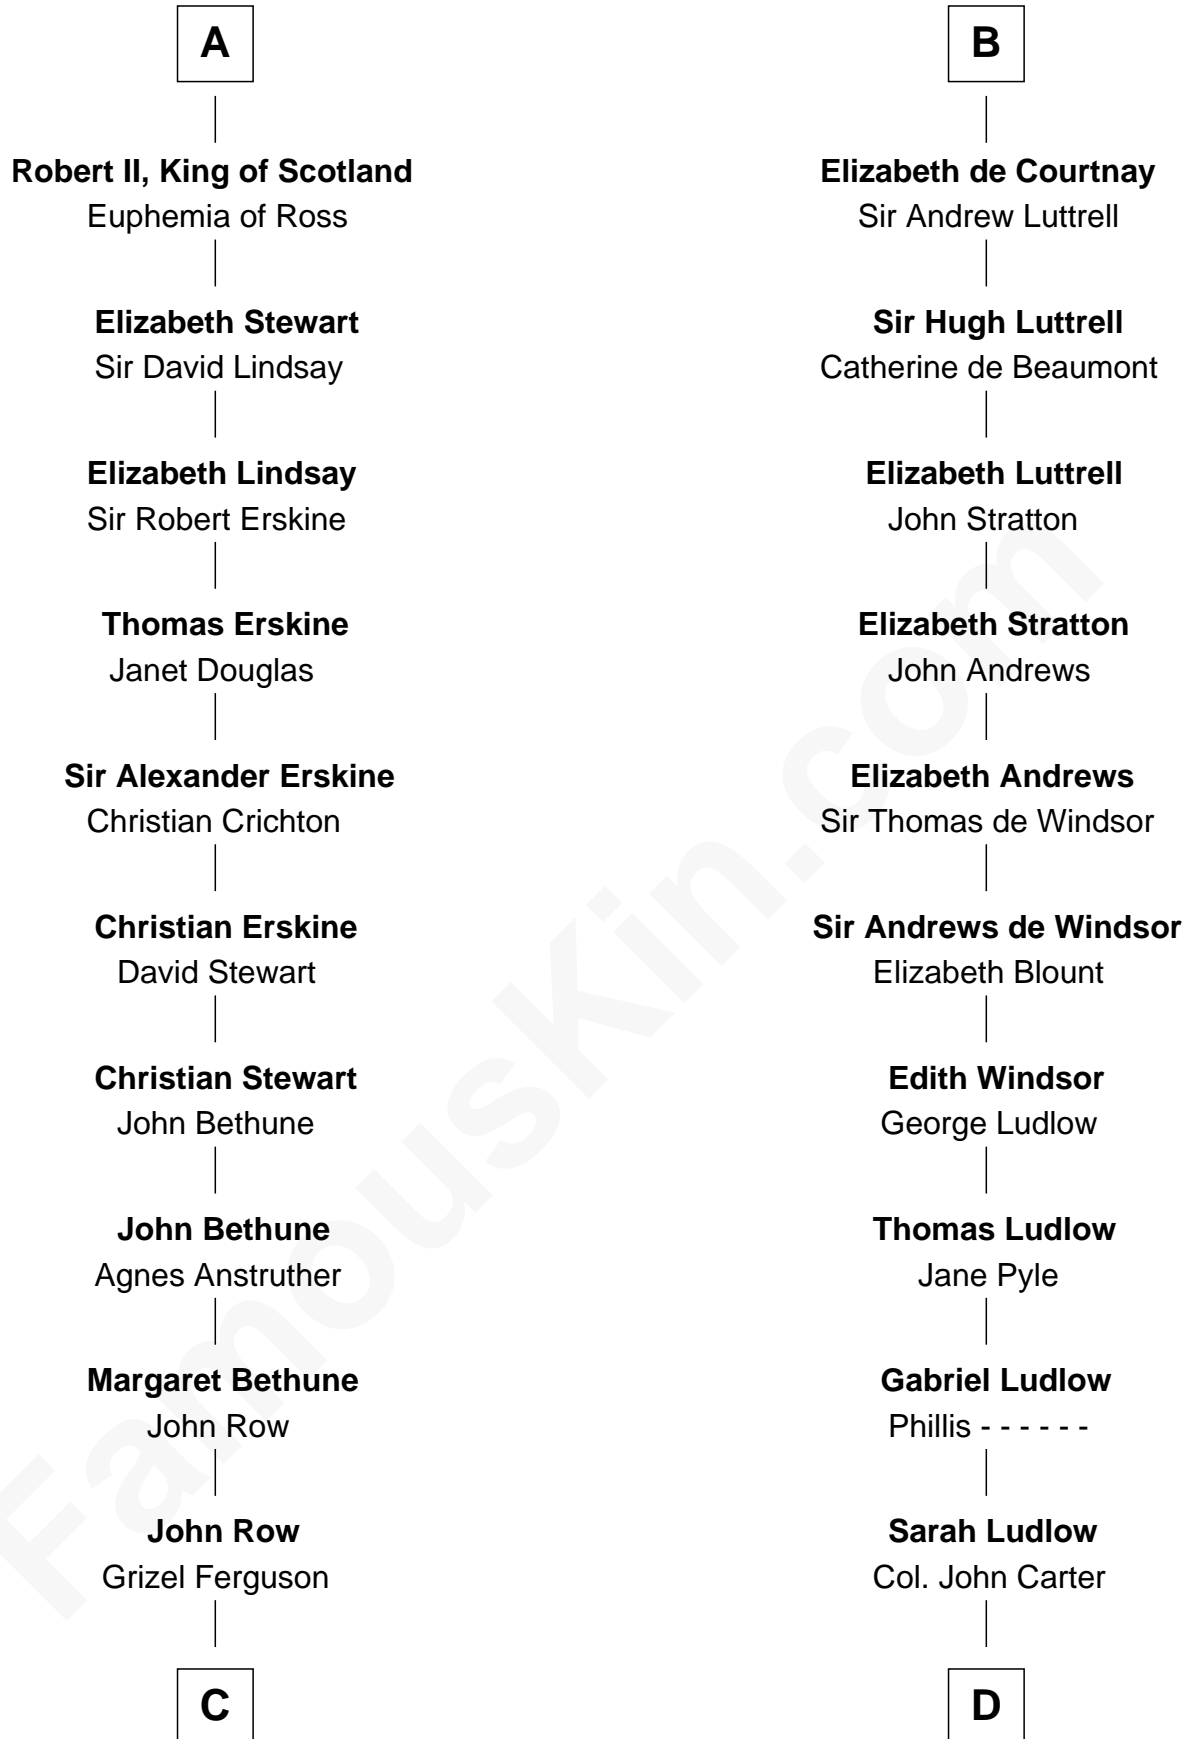

**FamousKin.com**  
**Relationship Chart of**  
**General Hugh Mercer**  
*American Revolution*

19th cousin 2 times removed of

**Carter Braxton**

*Signer of the Declaration of Independence*

**C**

**John Row**  
Elspeth Gillespie

**Lilias Row**  
John Mercer

**Thomas Mercer**  
Isabel Smith

**William Mercer**  
Anne Munro

**General Hugh Mercer**  
*American Revolution*

**D**

**Col. Robert Carter**  
Elizabeth Landon

**Mary Carter**  
George Braxton

**Carter Braxton**  
*Signer of Declaration of Independence*

FamousKin.com