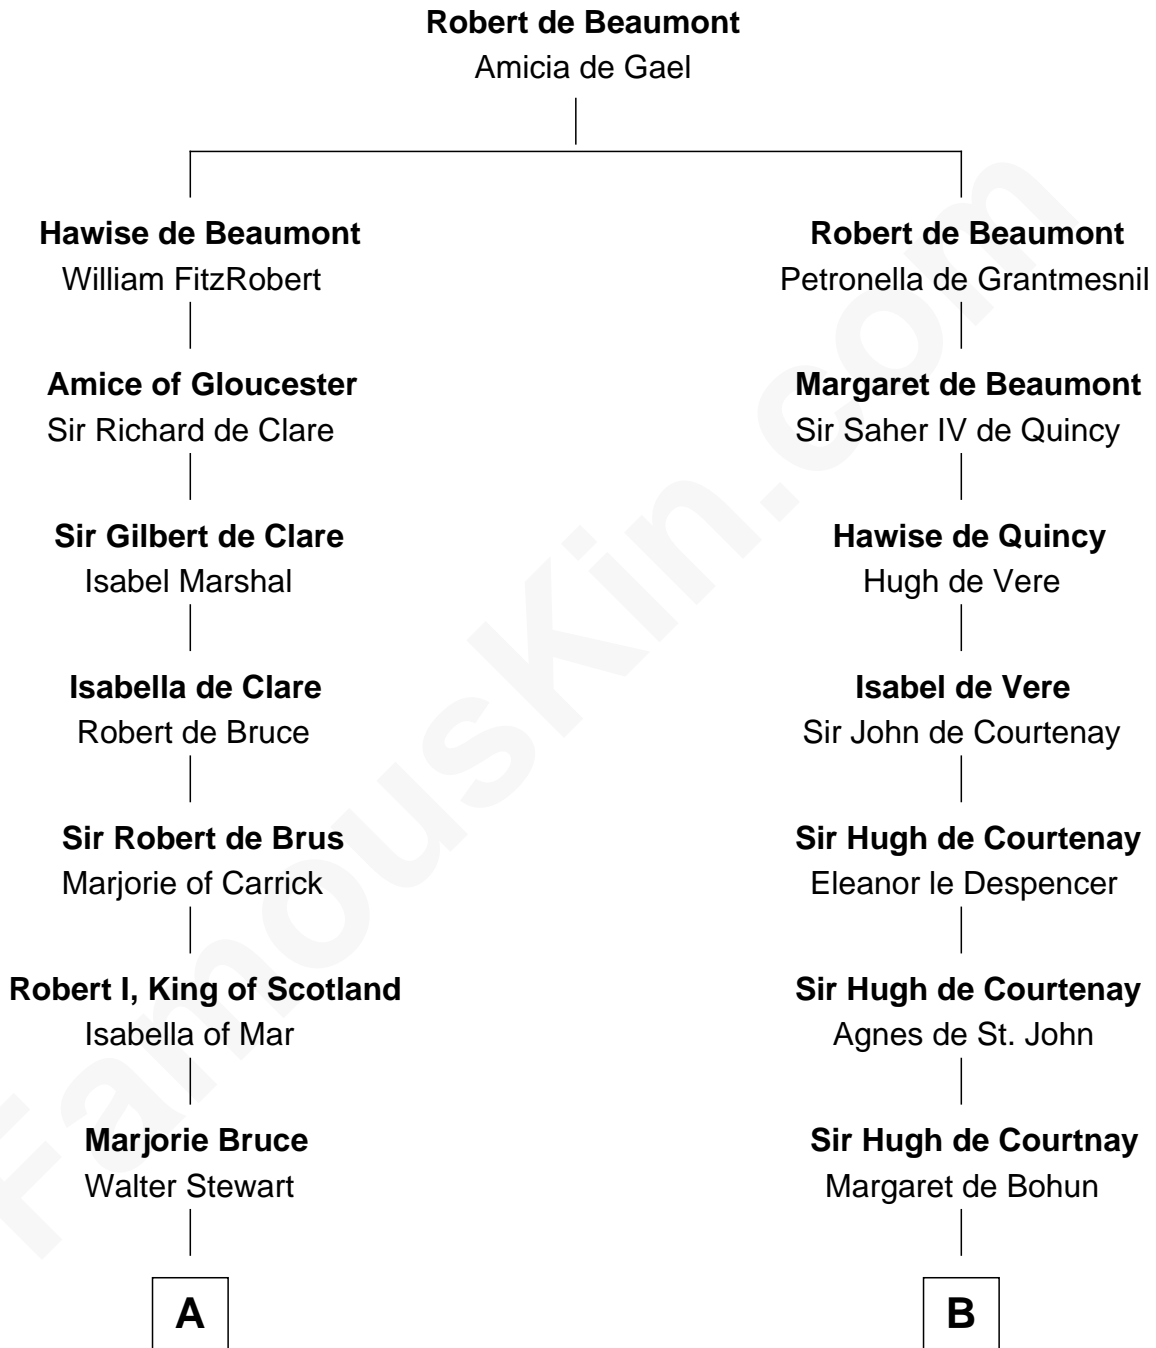

**FamousKin.com**  
**Relationship Chart of**  
**General Hugh Mercer**  
*American Revolution*

19th cousin 2 times removed of

**Carter Braxton**

*Signer of the Declaration of Independence*

**C**

**John Row**  
Elspeth Gillespie

**Lilias Row**  
John Mercer

**Thomas Mercer**  
Isabel Smith

**William Mercer**  
Anne Munro

**General Hugh Mercer**  
*American Revolution*

**D**

**Col. Robert Carter**  
Elizabeth Landon

**Mary Carter**  
George Braxton

**Carter Braxton**  
*Signer of Declaration of Independence*

FamousKin.com