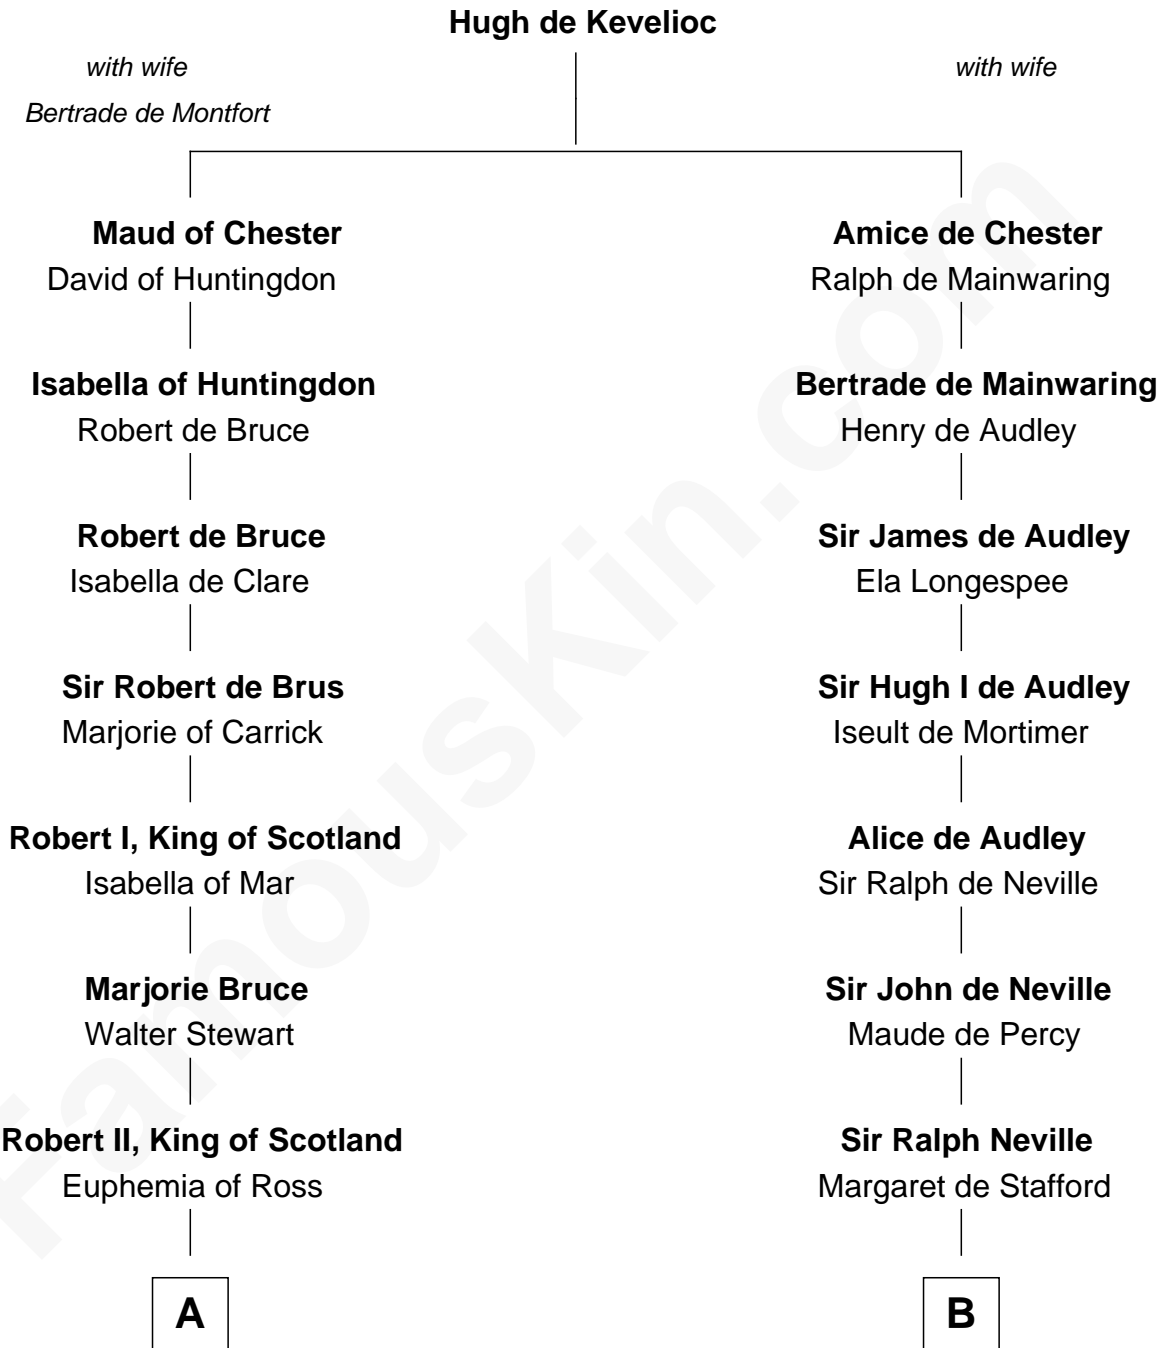

FamousKin.com
Relationship Chart of
General Hugh Mercer
American Revolution

18th cousin 2 times removed of

James Madison
4th U.S. President

C

Lilias Row
John Mercer

Thomas Mercer
Isabel Smith

William Mercer
Anne Munro

General Hugh Mercer
American Revolution

D

Eleanor Rose Conway
James Madison

James Madison
4th U.S. President

FamousKin.com