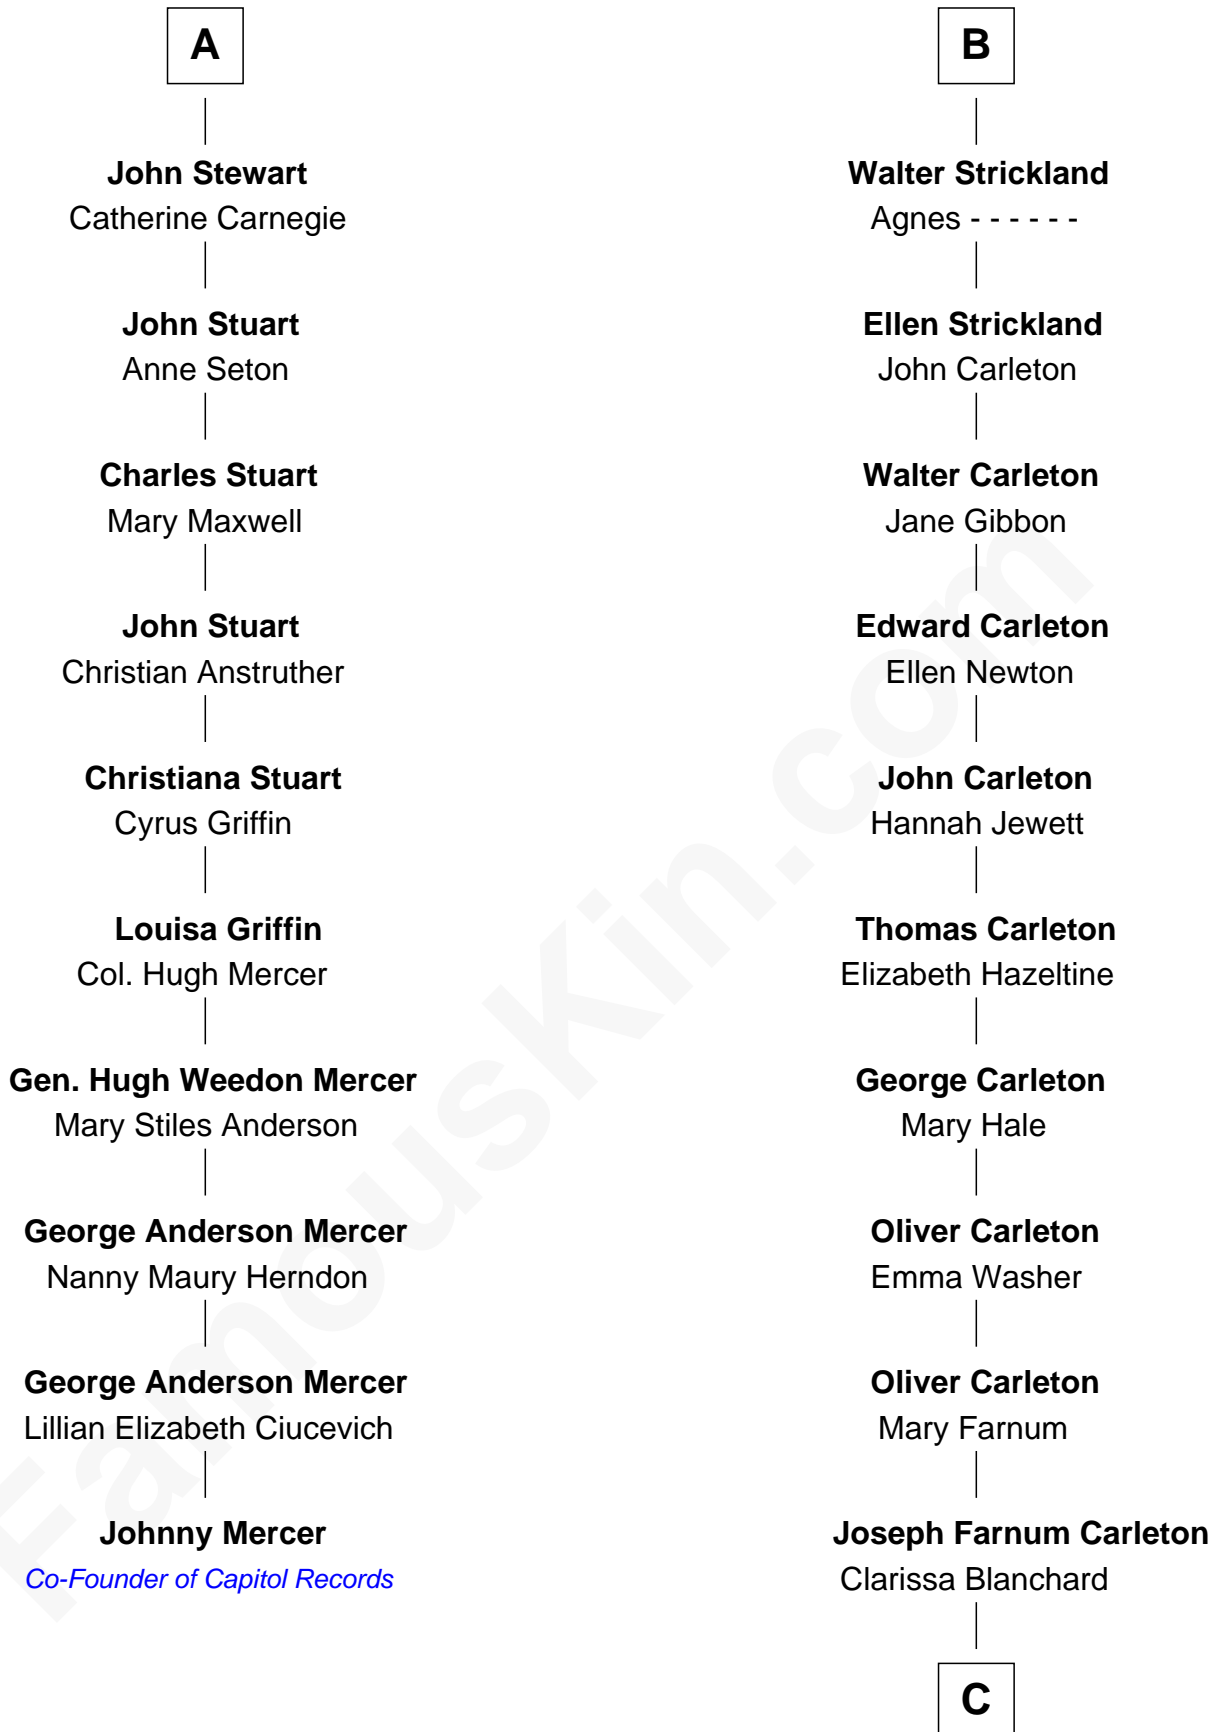

FamousKin.com Relationship Chart of

Johnny Mercer

Songwriter and Co-Founder of Capitol Records

16th cousin 5 times removed of

Mickey Rourke

Movie Actor

John of Gaunt

Katherine Roet

C

Hiram Wilson Carleton

Charlotte M. Fellows

Joseph Clinton Carleton

Maud Alice Fitts

Hazel May Carleton

Leonard Ernest Cameron

Annette Elizabeth Cameron