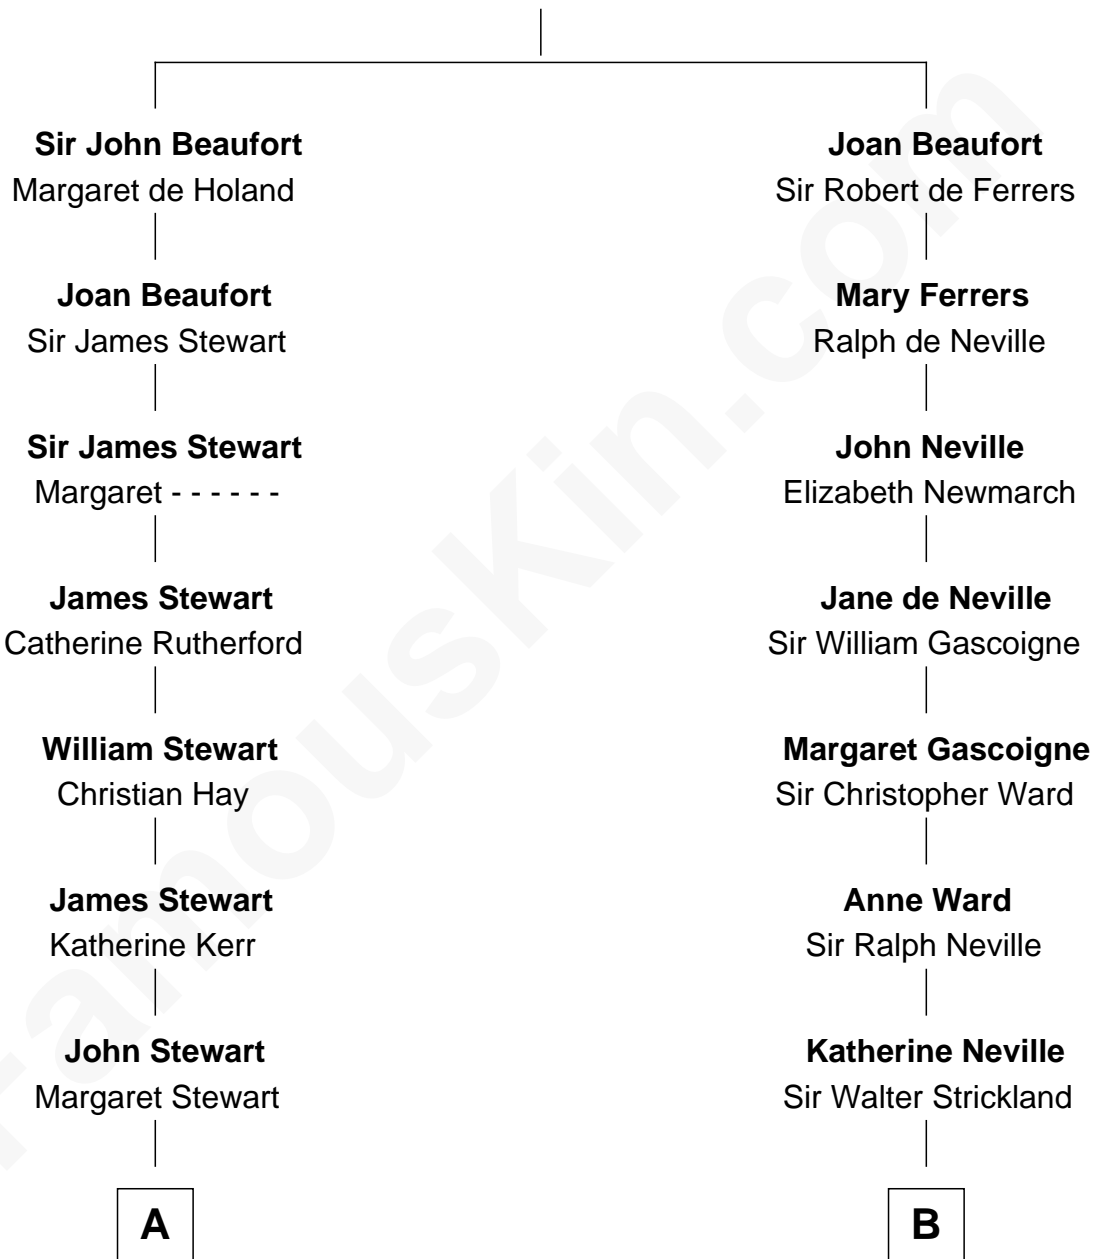

FamousKin.com Relationship Chart of

Johnny Mercer

Songwriter and Co-Founder of Capitol Records

16th cousin 5 times removed of

Mickey Rourke

Movie Actor

John of Gaunt

Katherine Roet

C

Hiram Wilson Carleton

Charlotte M. Fellows

Joseph Clinton Carleton

Maud Alice Fitts

Hazel May Carleton

Leonard Ernest Cameron

Annette Elizabeth Cameron