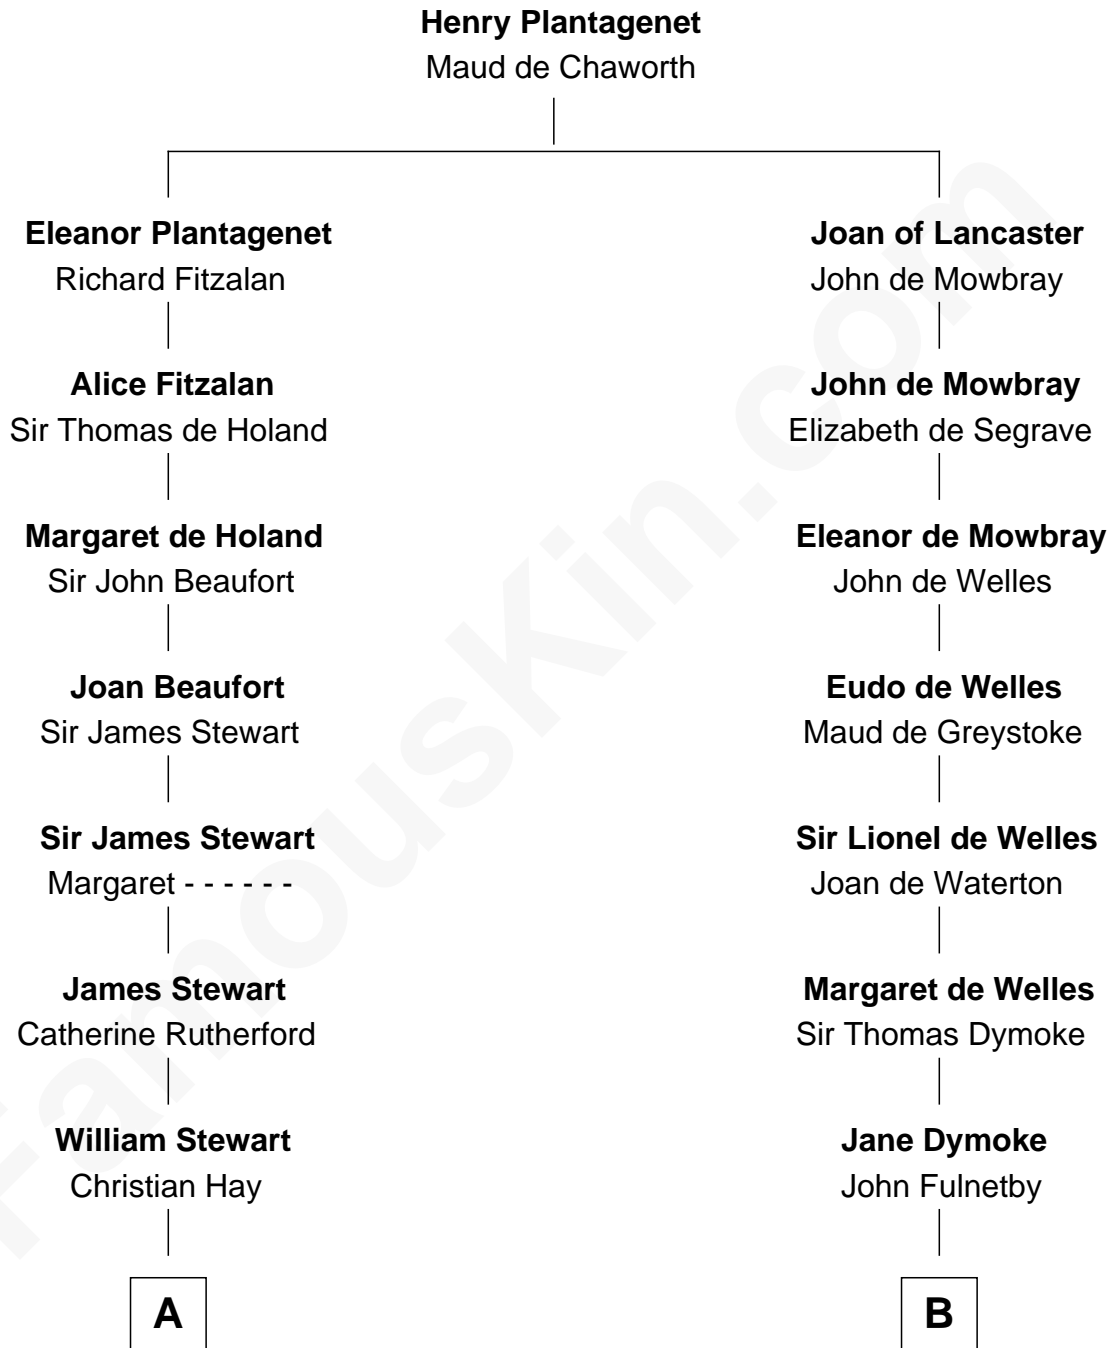

FamousKin.com

Relationship Chart of

Johnny Mercer

Songwriter and Co-Founder of Capitol Records

18th cousin 3 times removed of

Owen Brewster

54th Governor of Maine

C

George Anderson Mercer
Lillian Elizabeth Ciucevich

Johnny Mercer
Co-Founder of Capitol Records

D

Abiezer Bridges
Deborah Stover

Rev. Otis Bridges
Margaret Owen

Owen W. Bridges
Lydia A. -----

Carrie S. Bridges
William Edmund Brewster

Owen Brewster
54th Governor of Maine

FamousKin.com