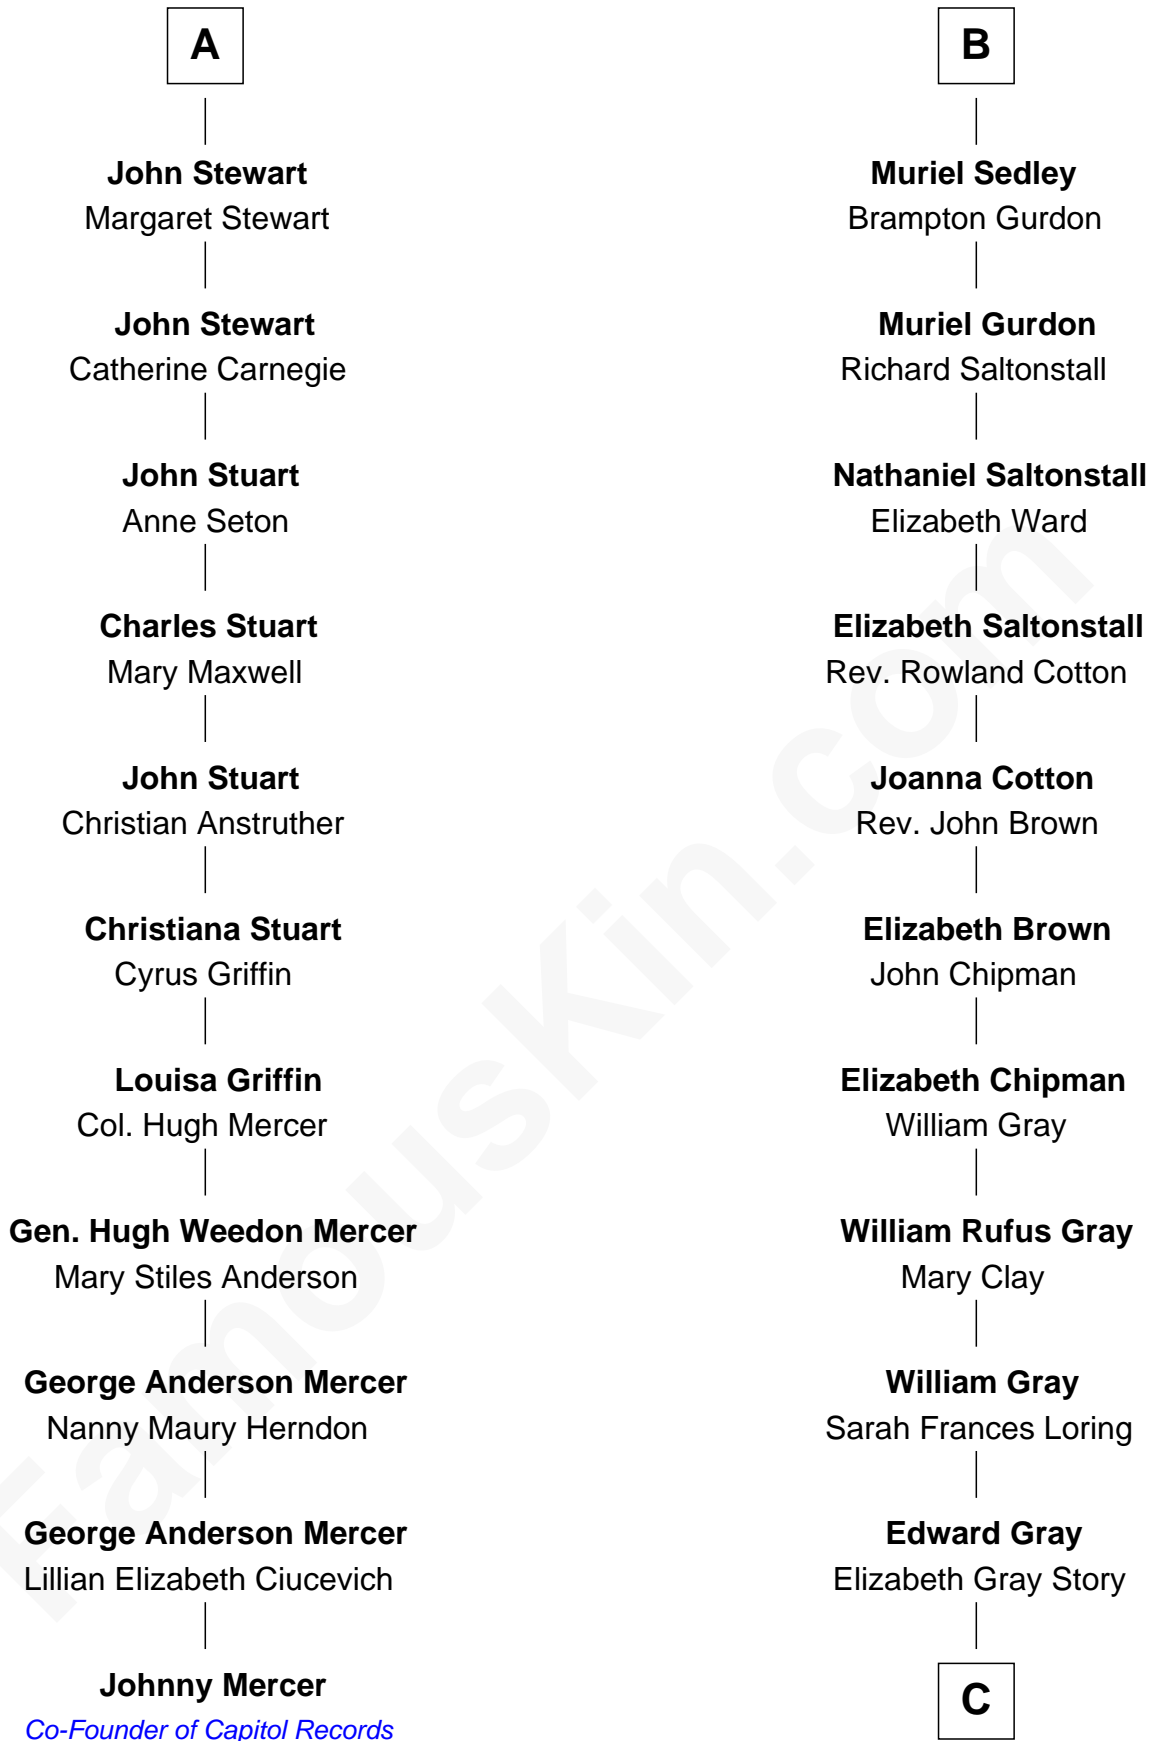

FamousKin.com Relationship Chart of

Johnny Mercer

Songwriter and Co-Founder of Capitol Records

17th cousin 2 times removed of

Story Musgrave

NASA Astronaut

Thomas Holand
Joan Plantagenet

Sir Thomas de Holand

Catherine Rutherford

William Stewart

Christian Hay

James Stewart

Katherine Kerr

A

John de Holand

Elizabeth of Lancaster

Constance de Holand

Sir John Grey

Alice Grey

Sir William Knyvet

Sir Edmund Knyvet

Eleanor Tyrrel

Edmund Knyvet

Jane Bouchier

John Knyvet

Agnes Harcourt

Abigail Knyvet

Martin Sedley

B

C

Marguerite Gray
John Butler Swann

Marguerite Swann
Percy Musgrave