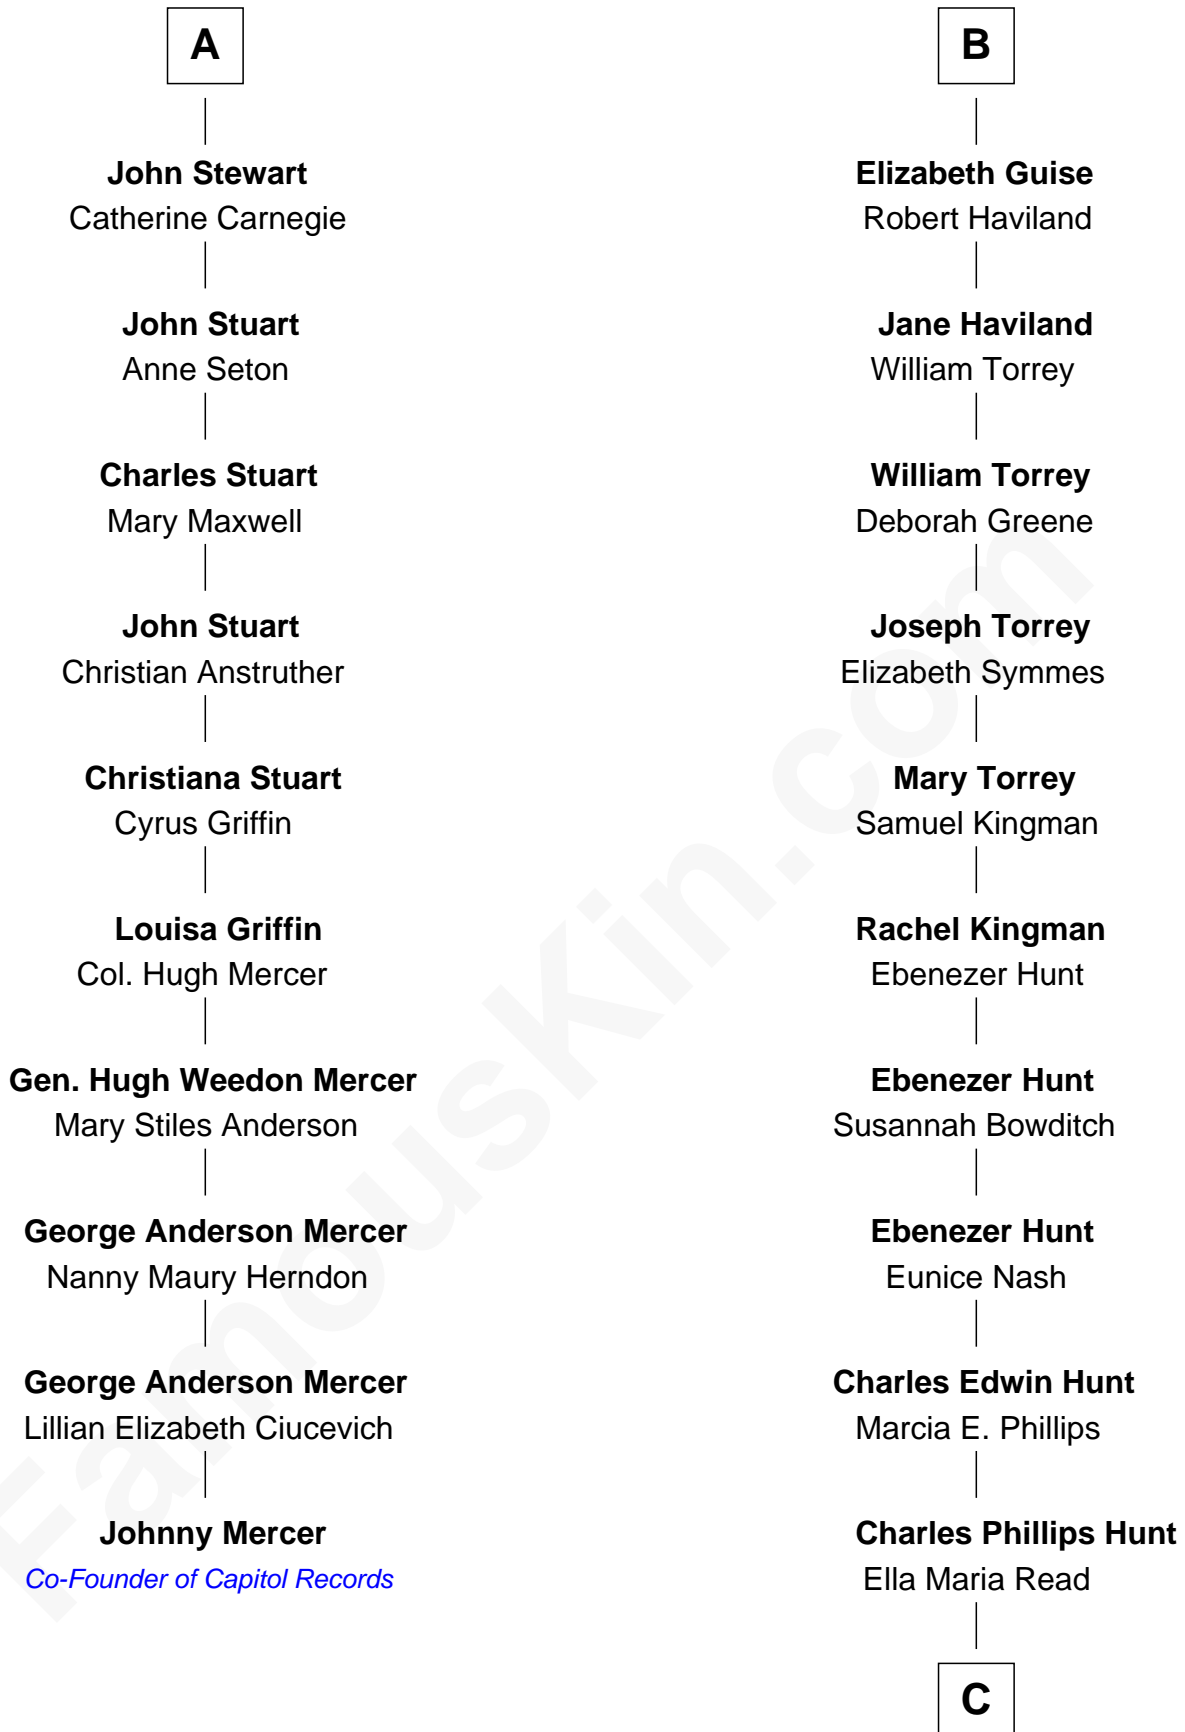

FamousKin.com

Relationship Chart of

Johnny Mercer

Songwriter and Co-Founder of Capitol Records

16th cousin 3 times removed of

Linda Hunt

TV and Movie Actress

C