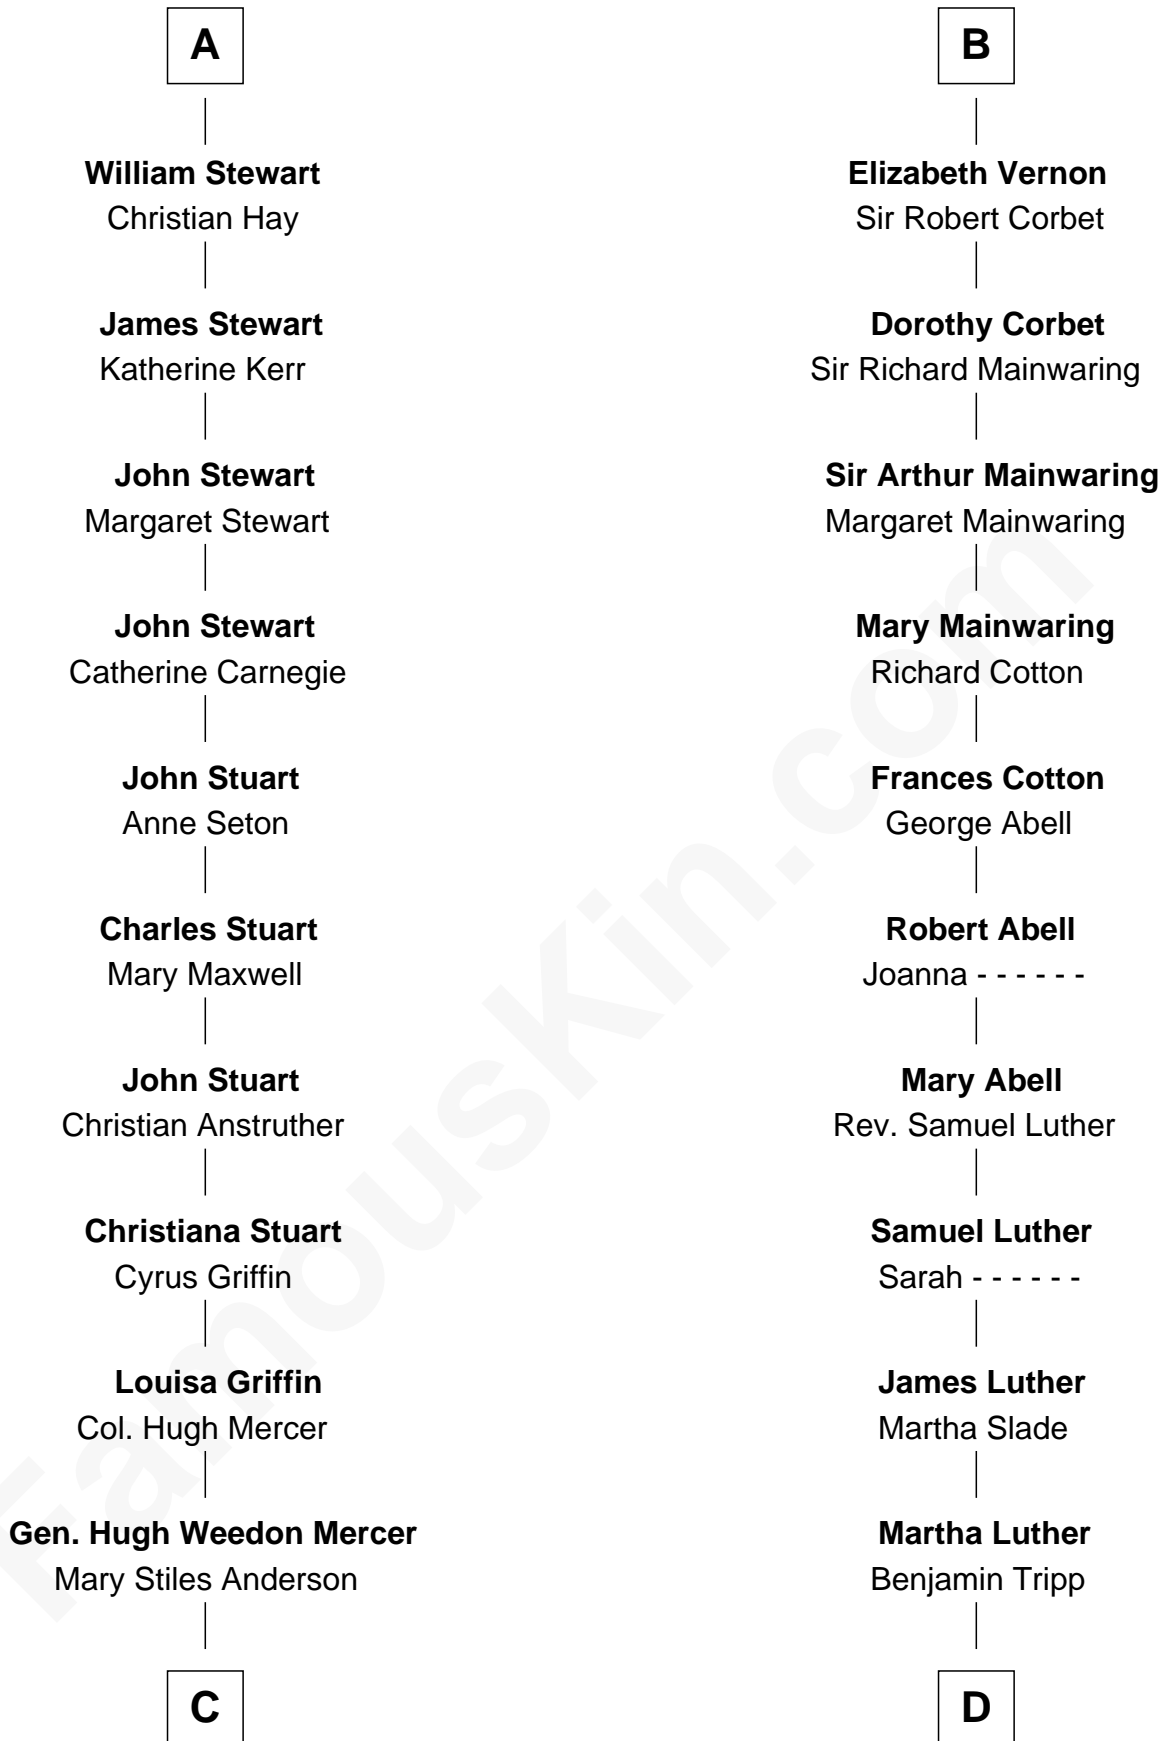

FamousKin.com

Relationship Chart of

Johnny Mercer

Songwriter and Co-Founder of Capitol Records

19th cousin 2 times removed of

Lizzie Borden

Accused Murderess

C

George Anderson Mercer

Nanny Maury Herndon

George Anderson Mercer

Lillian Elizabeth Ciucevich

Johnny Mercer

Co-Founder of Capitol Records

D

Susanna Tripp

Accused Murderess

FamousKin.com