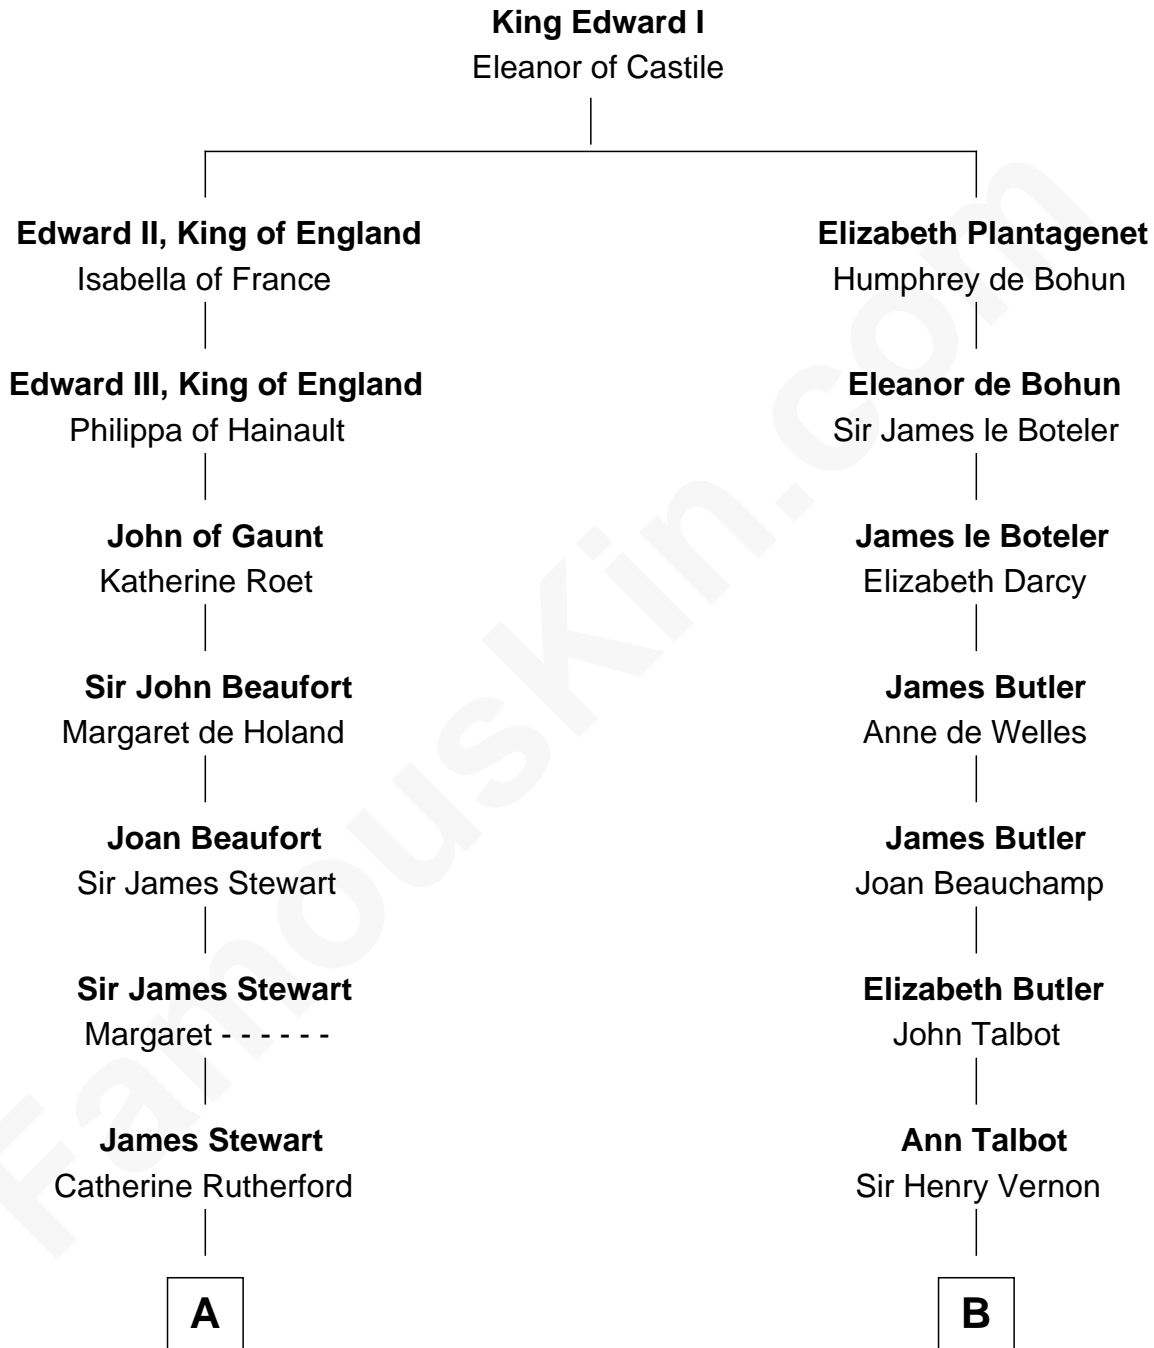

FamousKin.com

Relationship Chart of

Johnny Mercer

Songwriter and Co-Founder of Capitol Records

19th cousin 2 times removed of

Lizzie Borden

Accused Murderess

C

George Anderson Mercer

Nanny Maury Herndon

George Anderson Mercer

Lillian Elizabeth Ciucevich

Johnny Mercer

Co-Founder of Capitol Records

D

Susanna Tripp

Accused Murderess

FamousKin.com