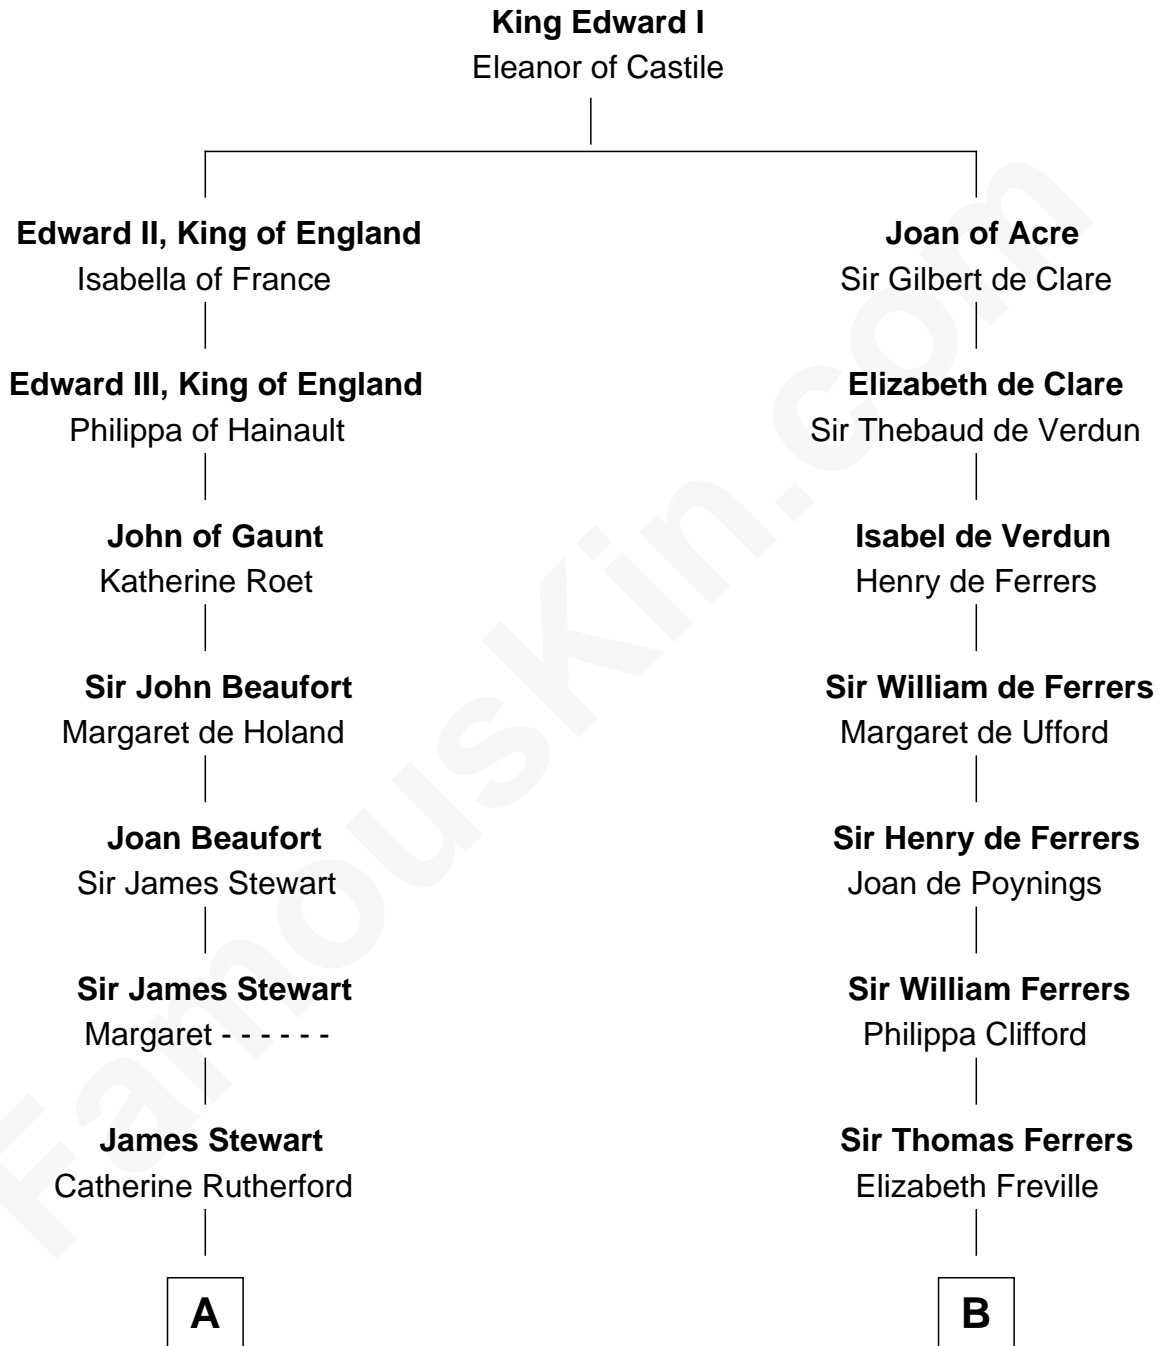

FamousKin.com Relationship Chart of

Johnny Mercer

Songwriter and Co-Founder of Capitol Records

19th cousin of

Susan B. Anthony

Women's Rights Advocate

C

George Anderson Mercer