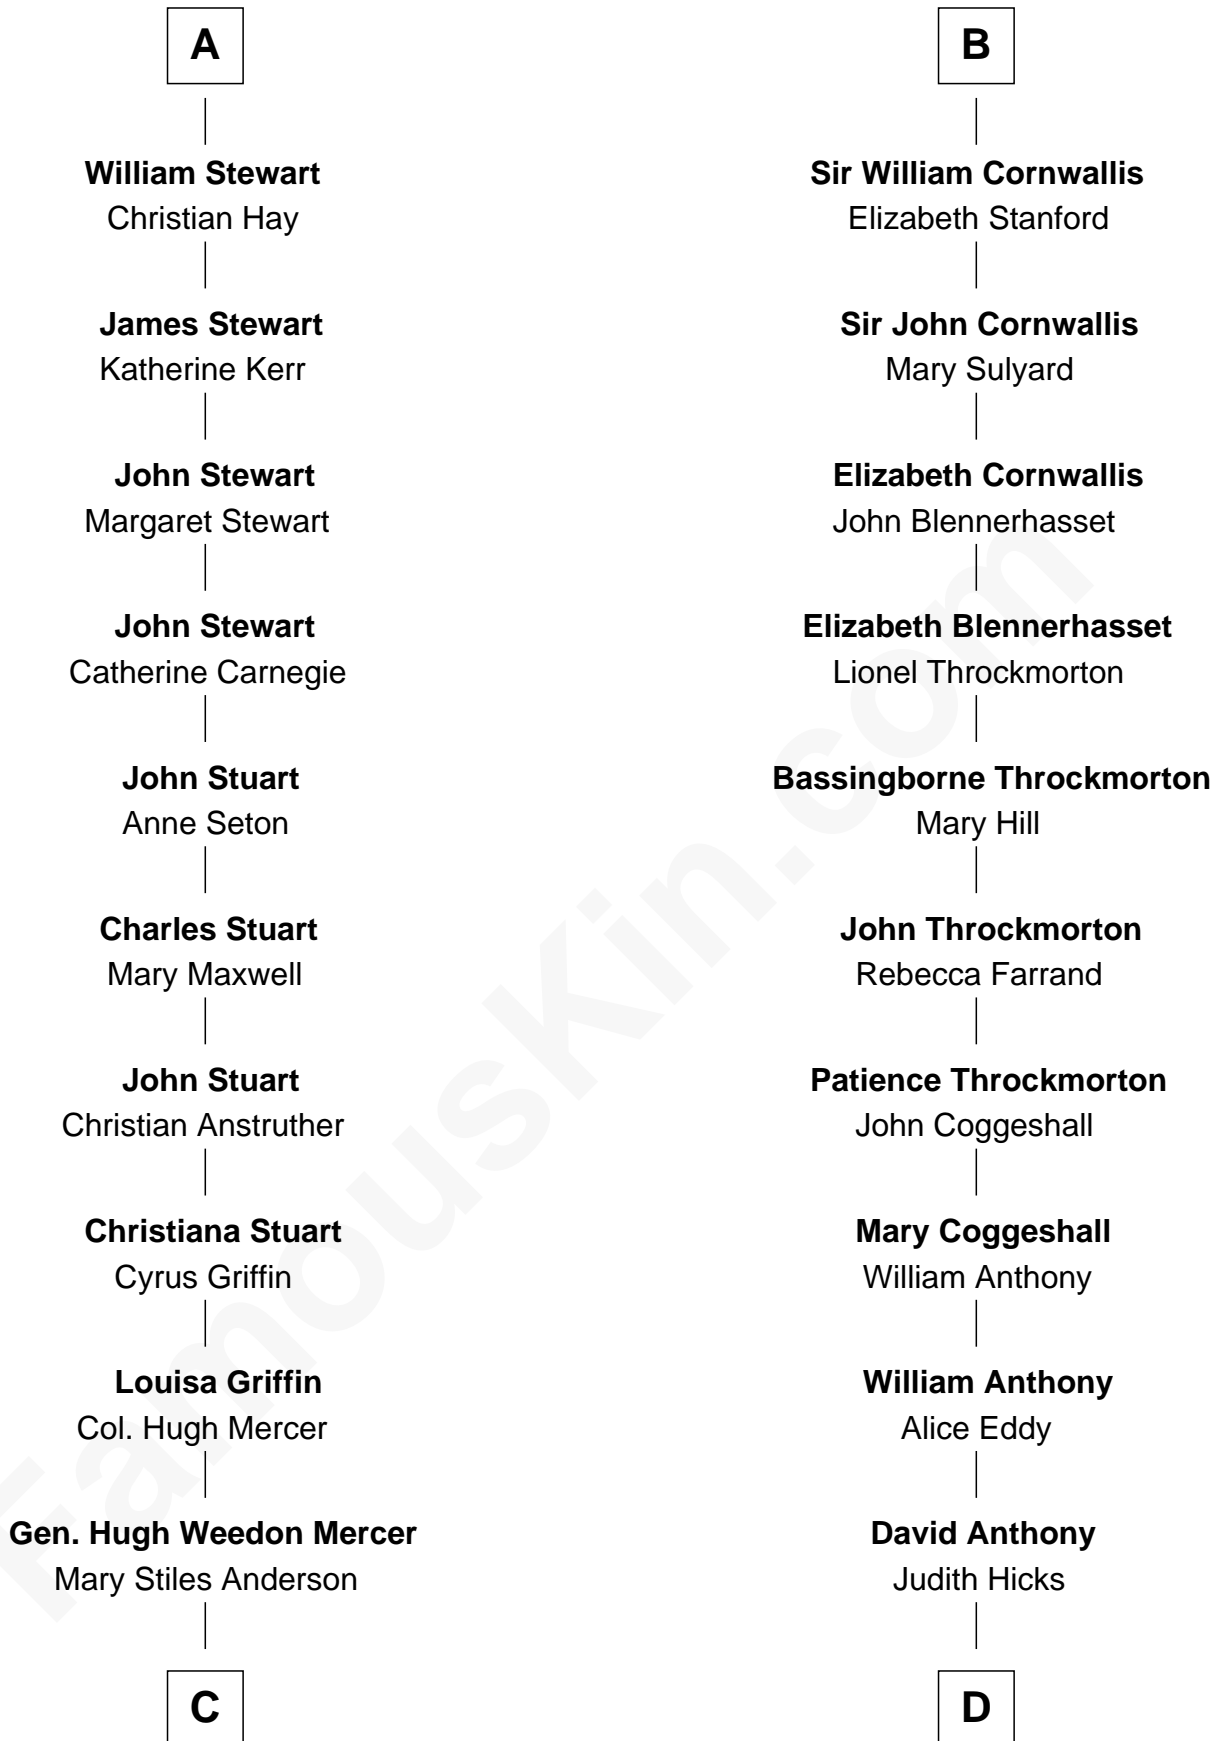

FamousKin.com

Relationship Chart of

Johnny Mercer

Songwriter and Co-Founder of Capitol Records

19th cousin of

Susan B. Anthony

Women's Rights Advocate

Isabella de Beauchamp

Sir James Stewart
Margaret - - - - -

Anne Pashley
Edward Tyrrell

James Stewart
Catherine Rutherford

Philippa Tyrrell
Thomas Cornwallis

A

B

C

George Anderson Mercer