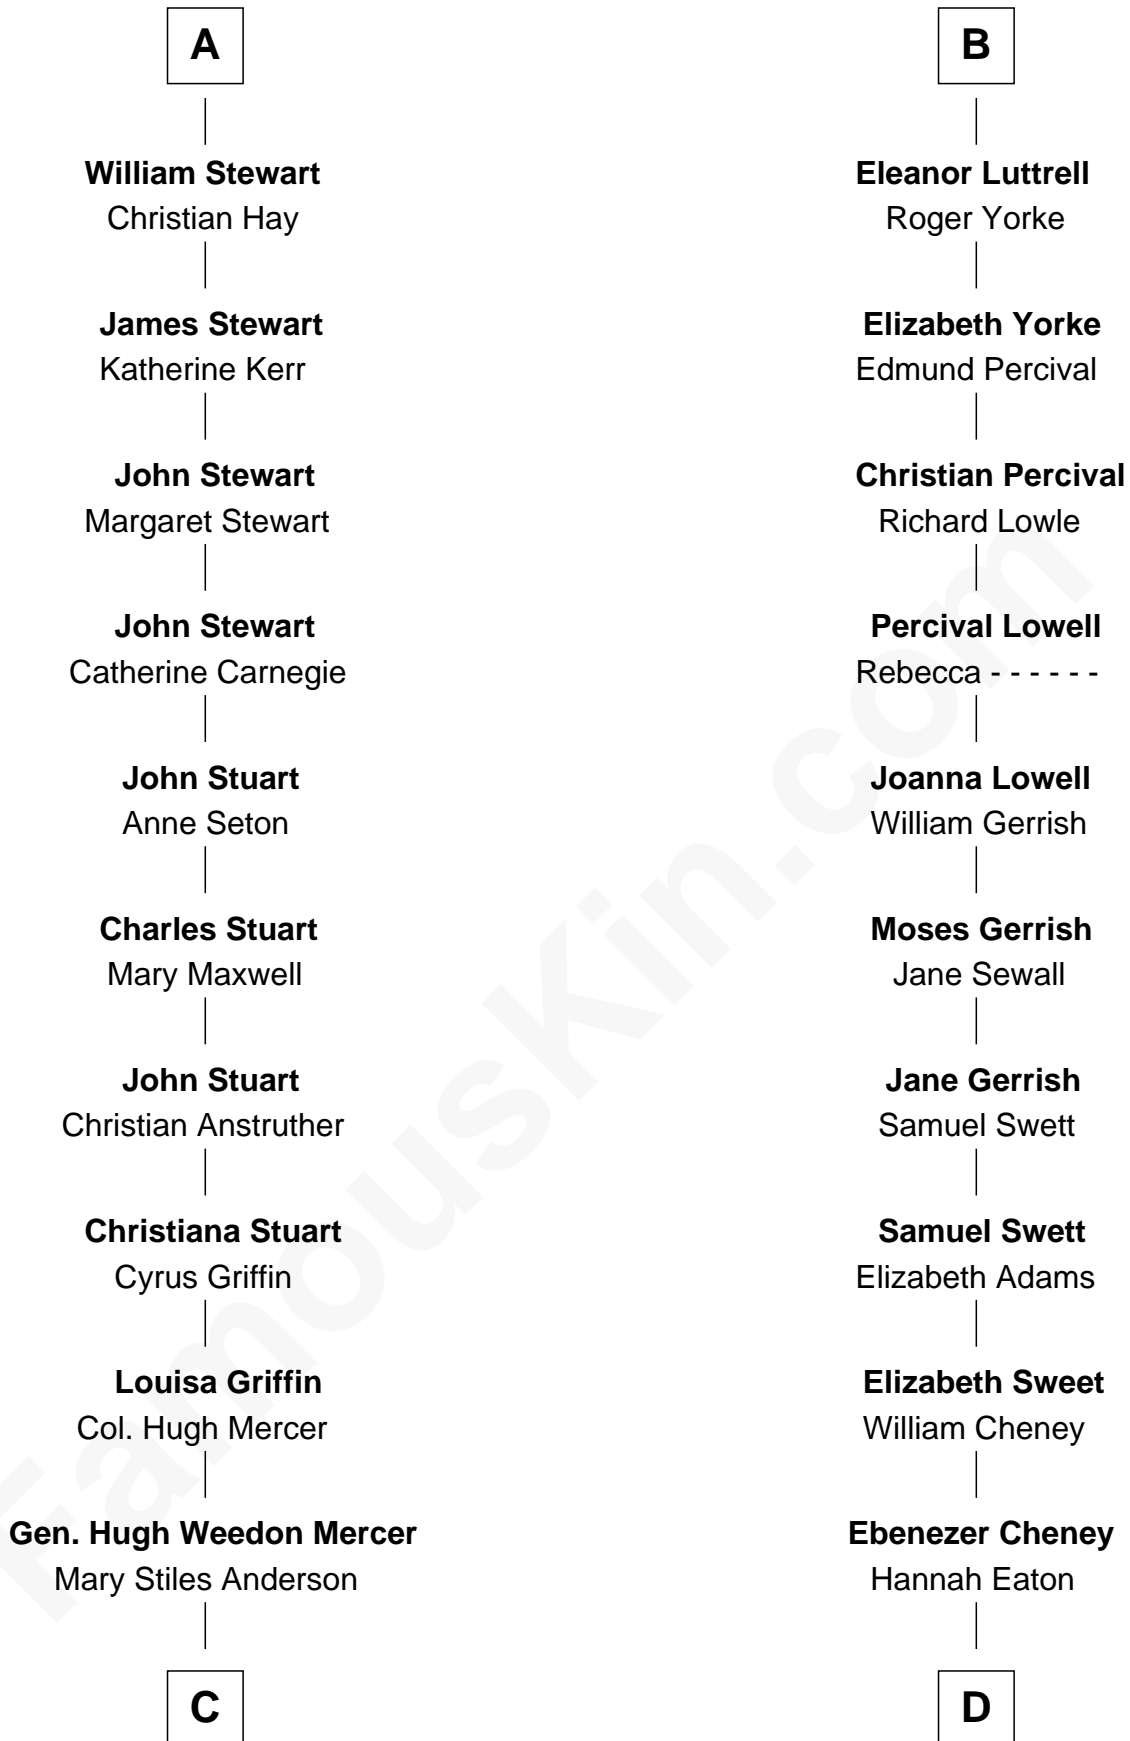

## Relationship Chart of

### Johnny Mercer

*Songwriter and Co-Founder of Capitol Records*

19th cousin 2 times removed of

**Dick Cheney**

*46th U.S. Vice-President*

**C**

**George Anderson Mercer**

Nanny Maury Herndon

**George Anderson Mercer**

Lillian Elizabeth Ciucevich

**Johnny Mercer**

*Co-Founder of Capitol Records*

**D**

**Elias Eaton Cheney**

Lucy Fletcher

**Samuel Fletcher Cheney**