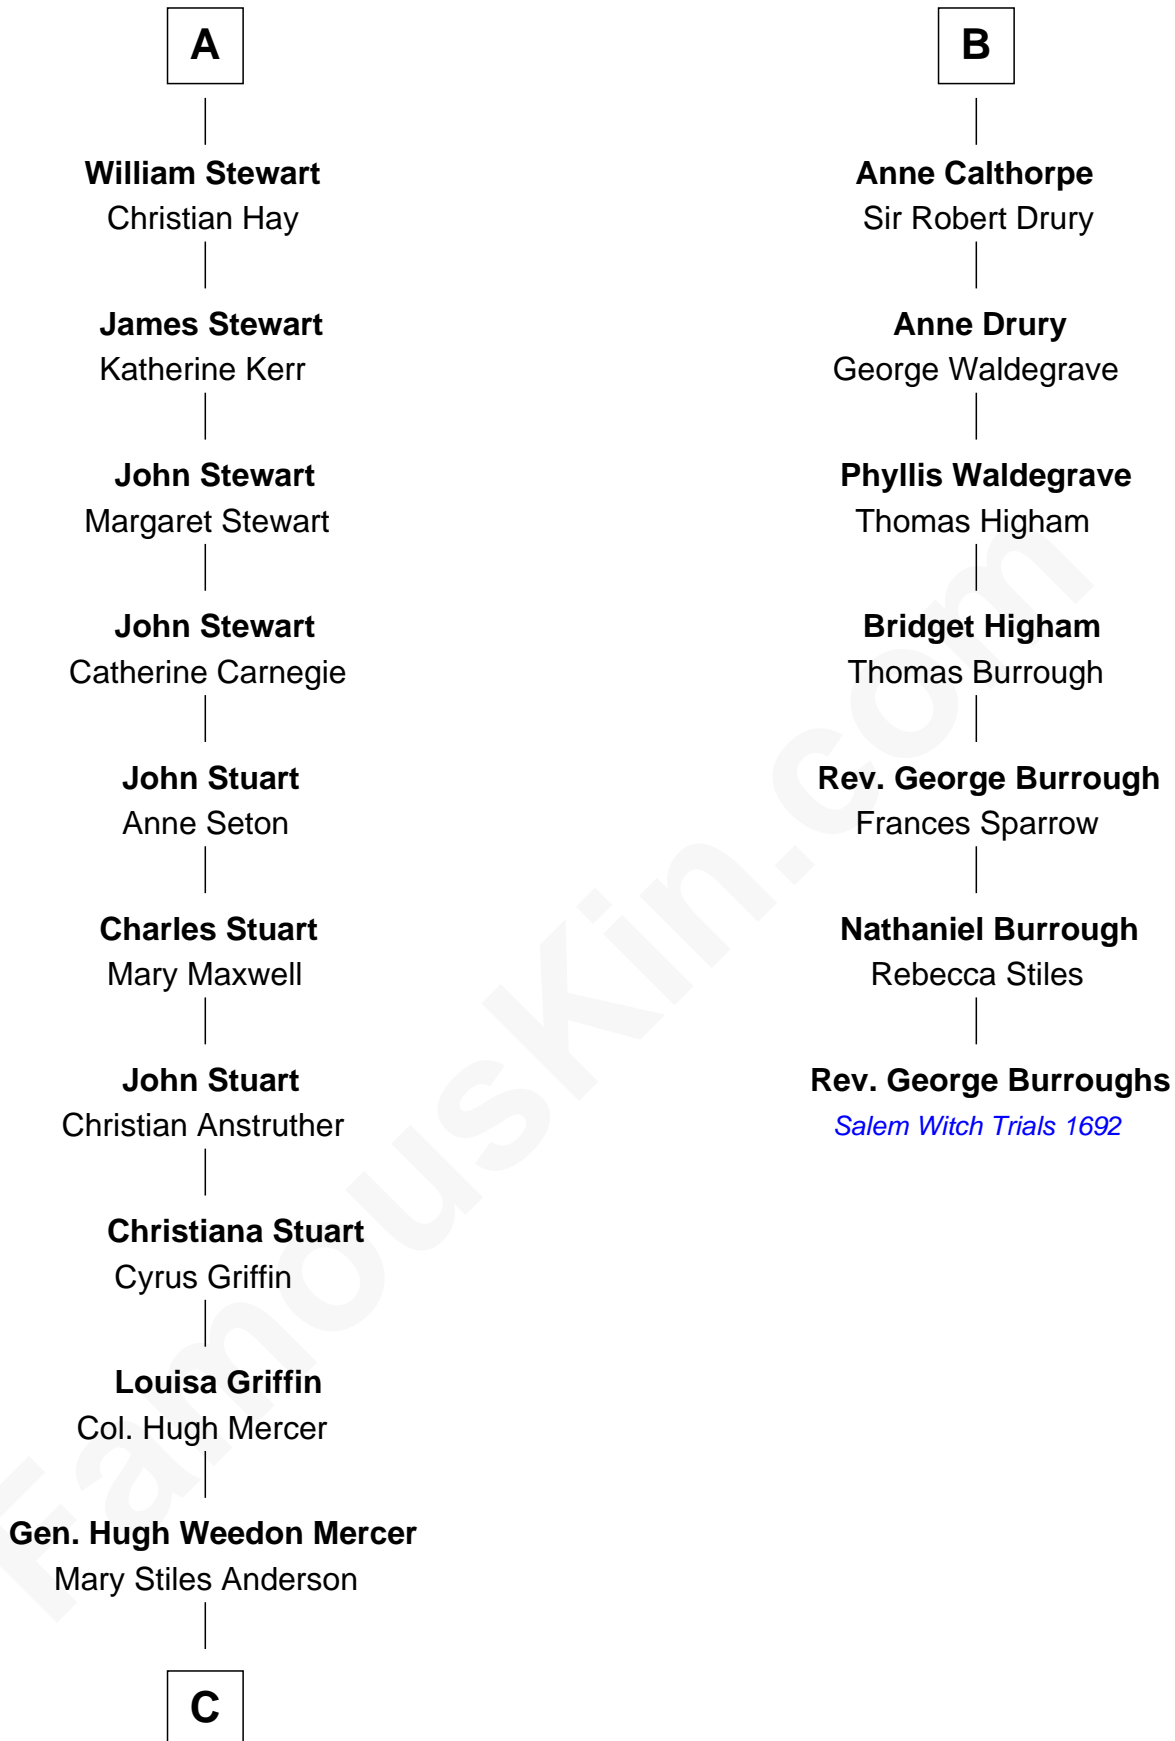

## Relationship Chart of

### Johnny Mercer

Songwriter and Co-Founder of Capitol Records

13th cousin 6 times removed of

**Rev. George Burroughs**

Executed for Witchcraft, Salem 1692

**C**

George Anderson Mercer

Nanny Maury Herndon