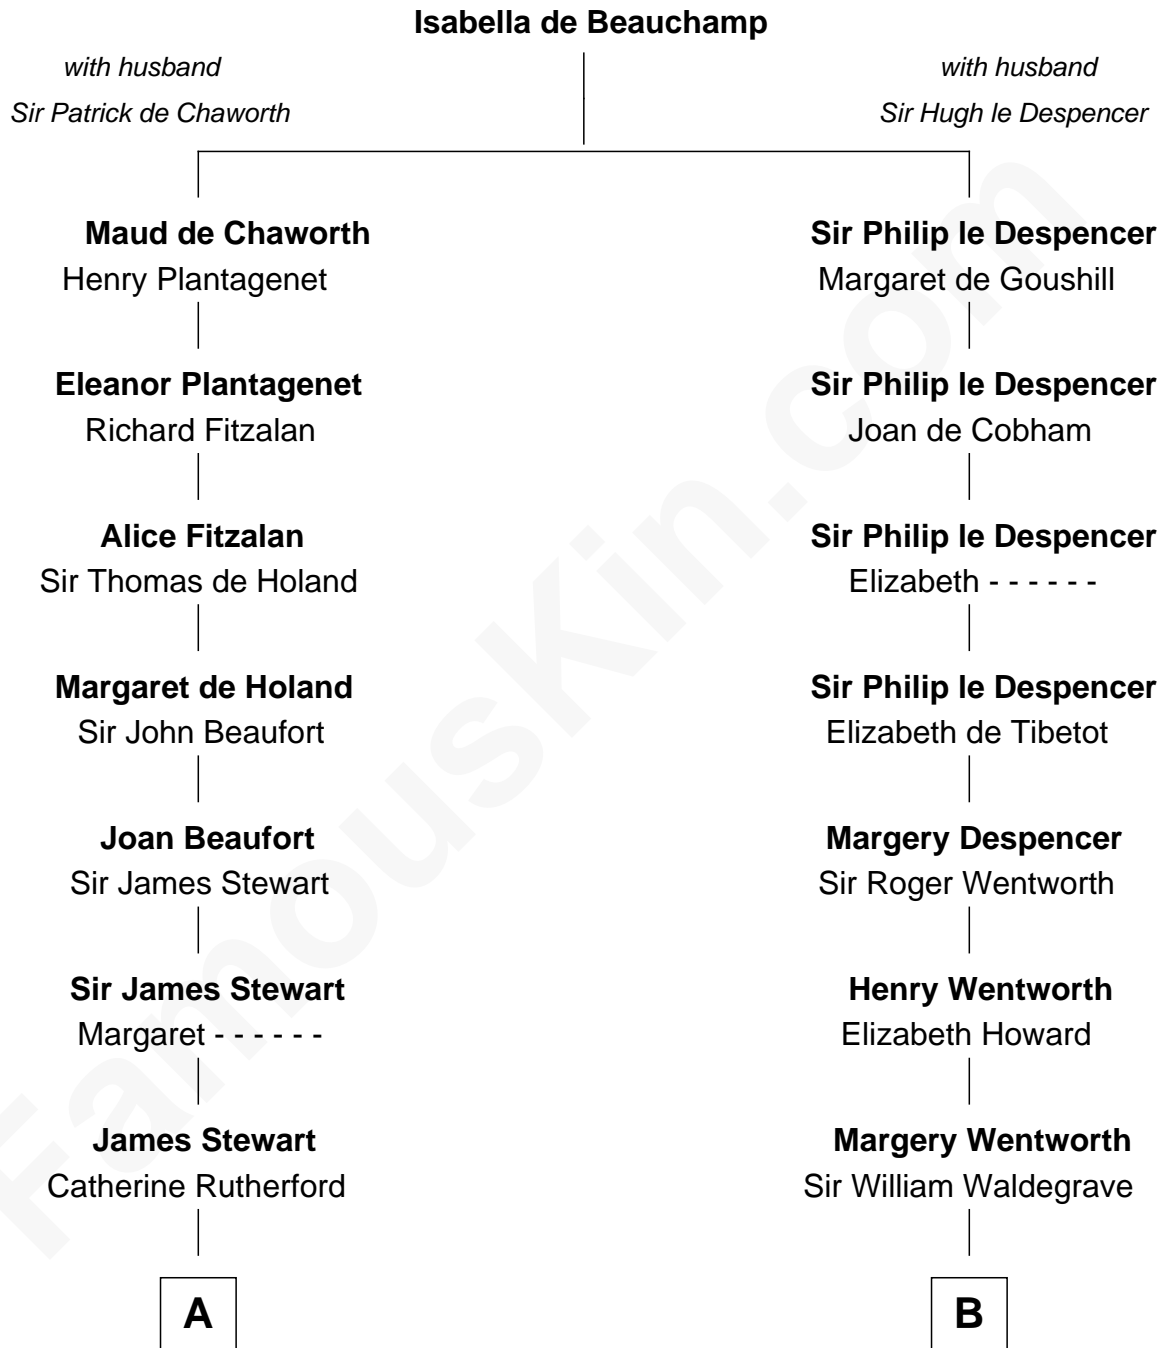

FamousKin.com

Relationship Chart of

Johnny Mercer

Songwriter and Co-Founder of Capitol Records

12th cousin 7 times removed of

Rev. George Burroughs

Executed for Witchcraft, Salem 1692

C

George Anderson Mercer

Nanny Maury Herndon

George Anderson Mercer

Lillian Elizabeth Ciucevich

Johnny Mercer

Co-Founder of Capitol Records

FamousKin.com