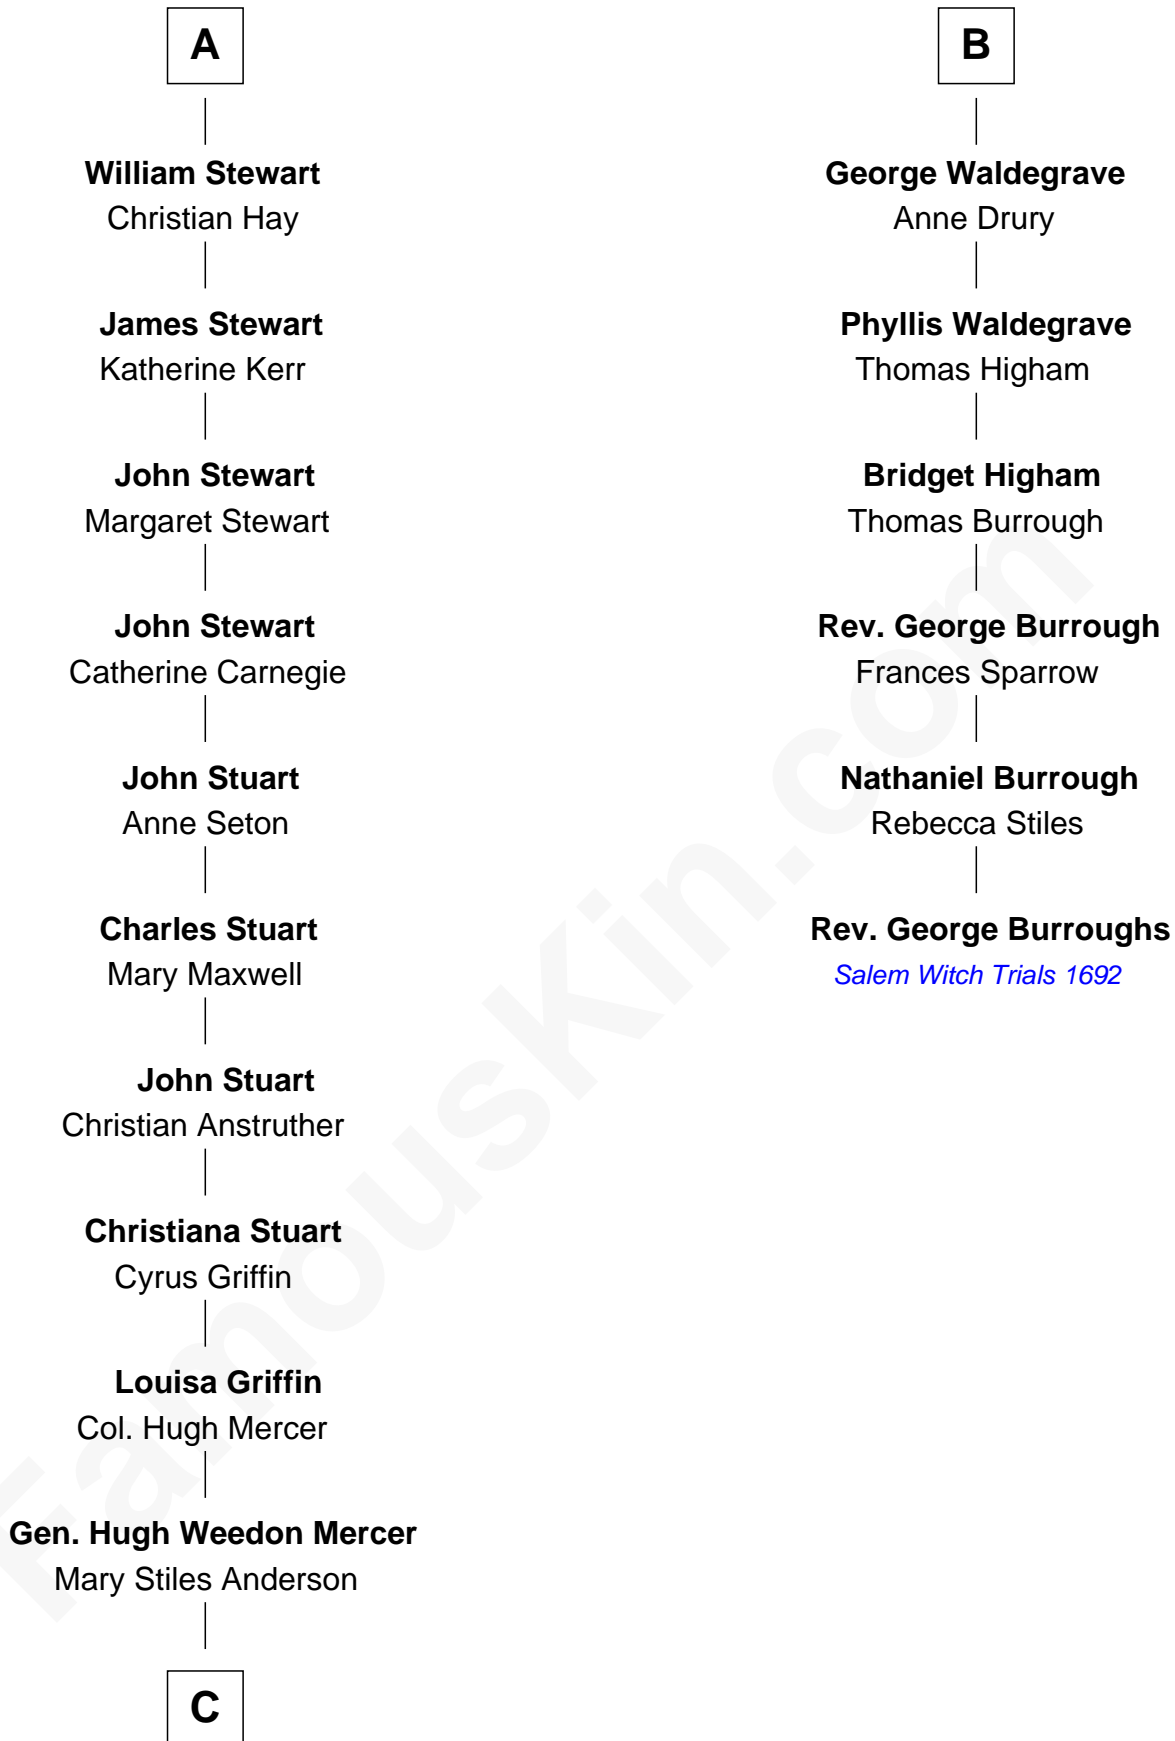

FamousKin.com

Relationship Chart of

Johnny Mercer

Songwriter and Co-Founder of Capitol Records

12th cousin 7 times removed of

Rev. George Burroughs

Executed for Witchcraft, Salem 1692

C

George Anderson Mercer

Nanny Maury Herndon

George Anderson Mercer

Lillian Elizabeth Ciucevich

Johnny Mercer

Co-Founder of Capitol Records

FamousKin.com