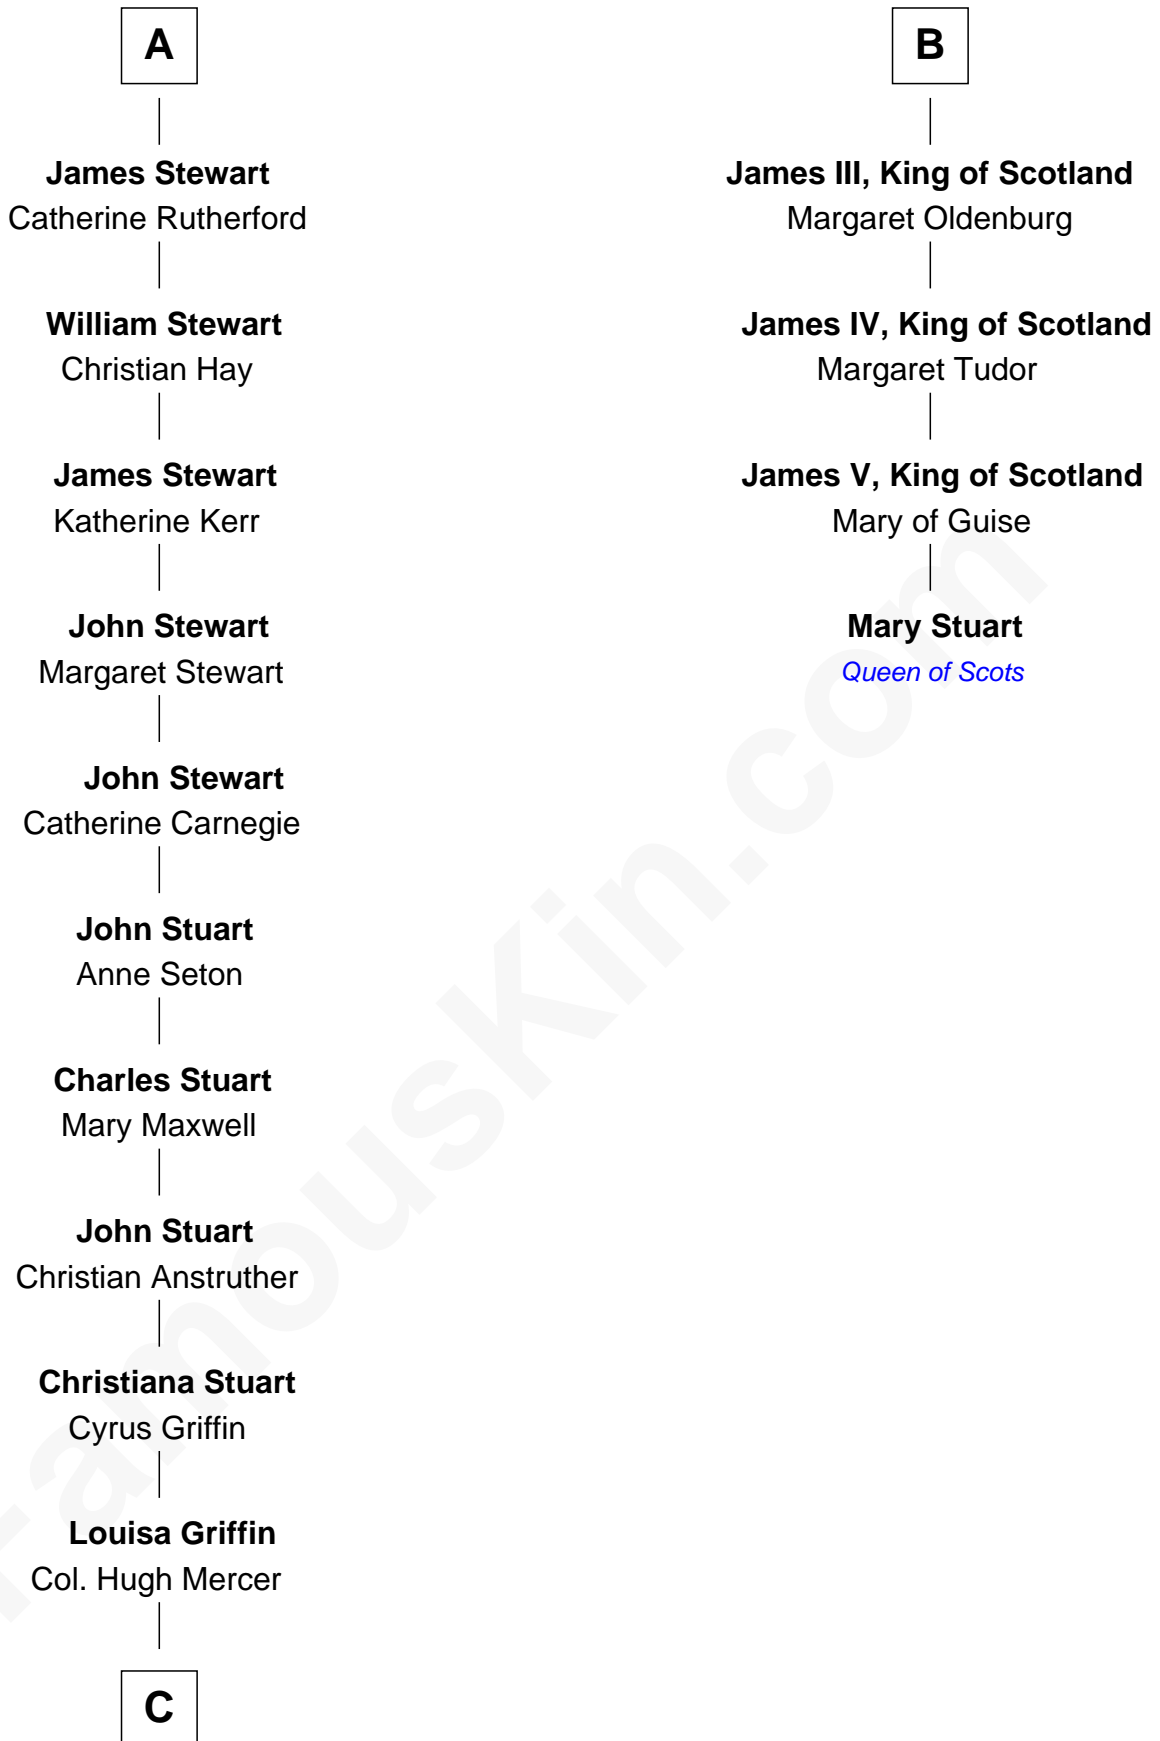

FamousKin.com

Relationship Chart of

Johnny Mercer

Songwriter and Co-Founder of Capitol Records

10th cousin 10 times removed of

Mary Stuart
Queen of Scots

William Samlesbury

C

Gen. Hugh Weedon Mercer

Mary Stiles Anderson

George Anderson Mercer

Nanny Maury Herndon

George Anderson Mercer

Lillian Elizabeth Ciucevich

Johnny Mercer

Co-Founder of Capitol Records

FamousKin.com