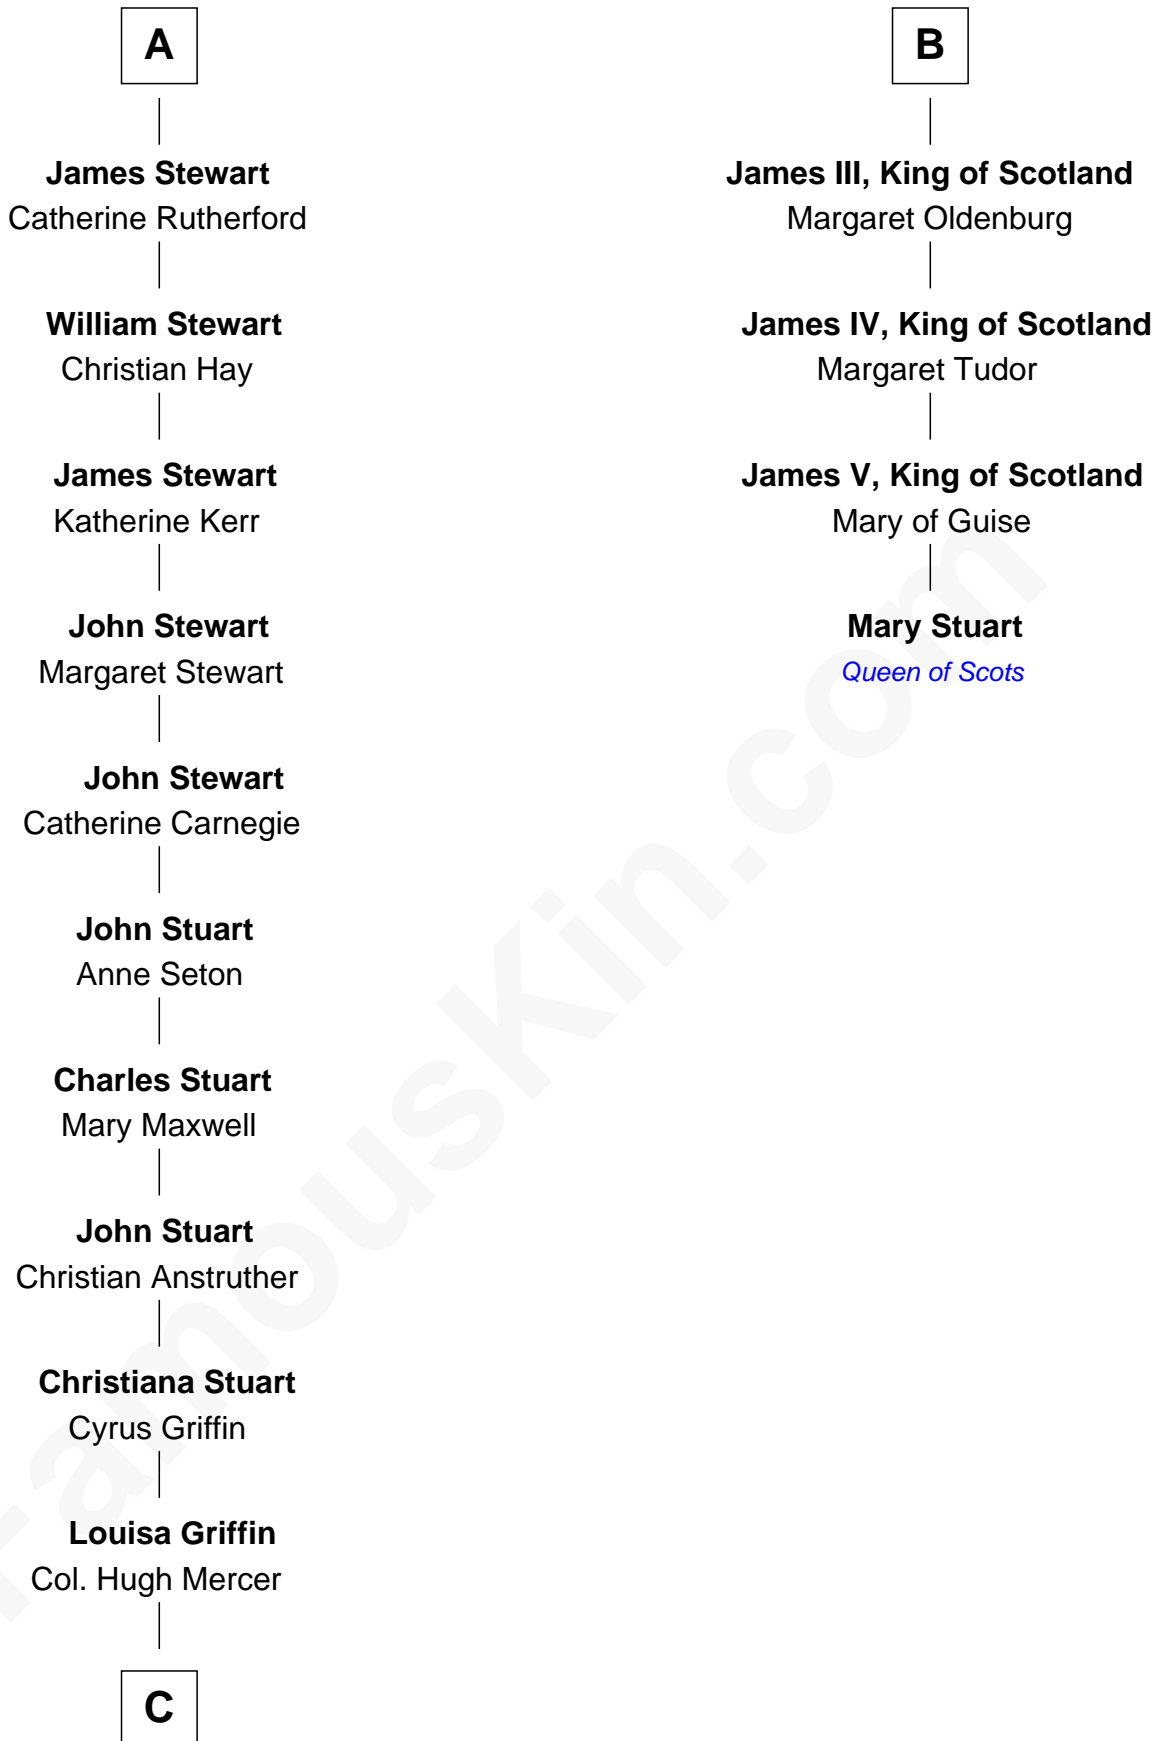

FamousKin.com

Relationship Chart of

Johnny Mercer

Songwriter and Co-Founder of Capitol Records

10th cousin 10 times removed of

Mary Stuart
Queen of Scots

C

—
Gen. Hugh Weedon Mercer

Mary Stiles Anderson

—
George Anderson Mercer

Nanny Maury Herndon

—
George Anderson Mercer

Lillian Elizabeth Ciucevich

—
Johnny Mercer

Co-Founder of Capitol Records

FamousKin.com