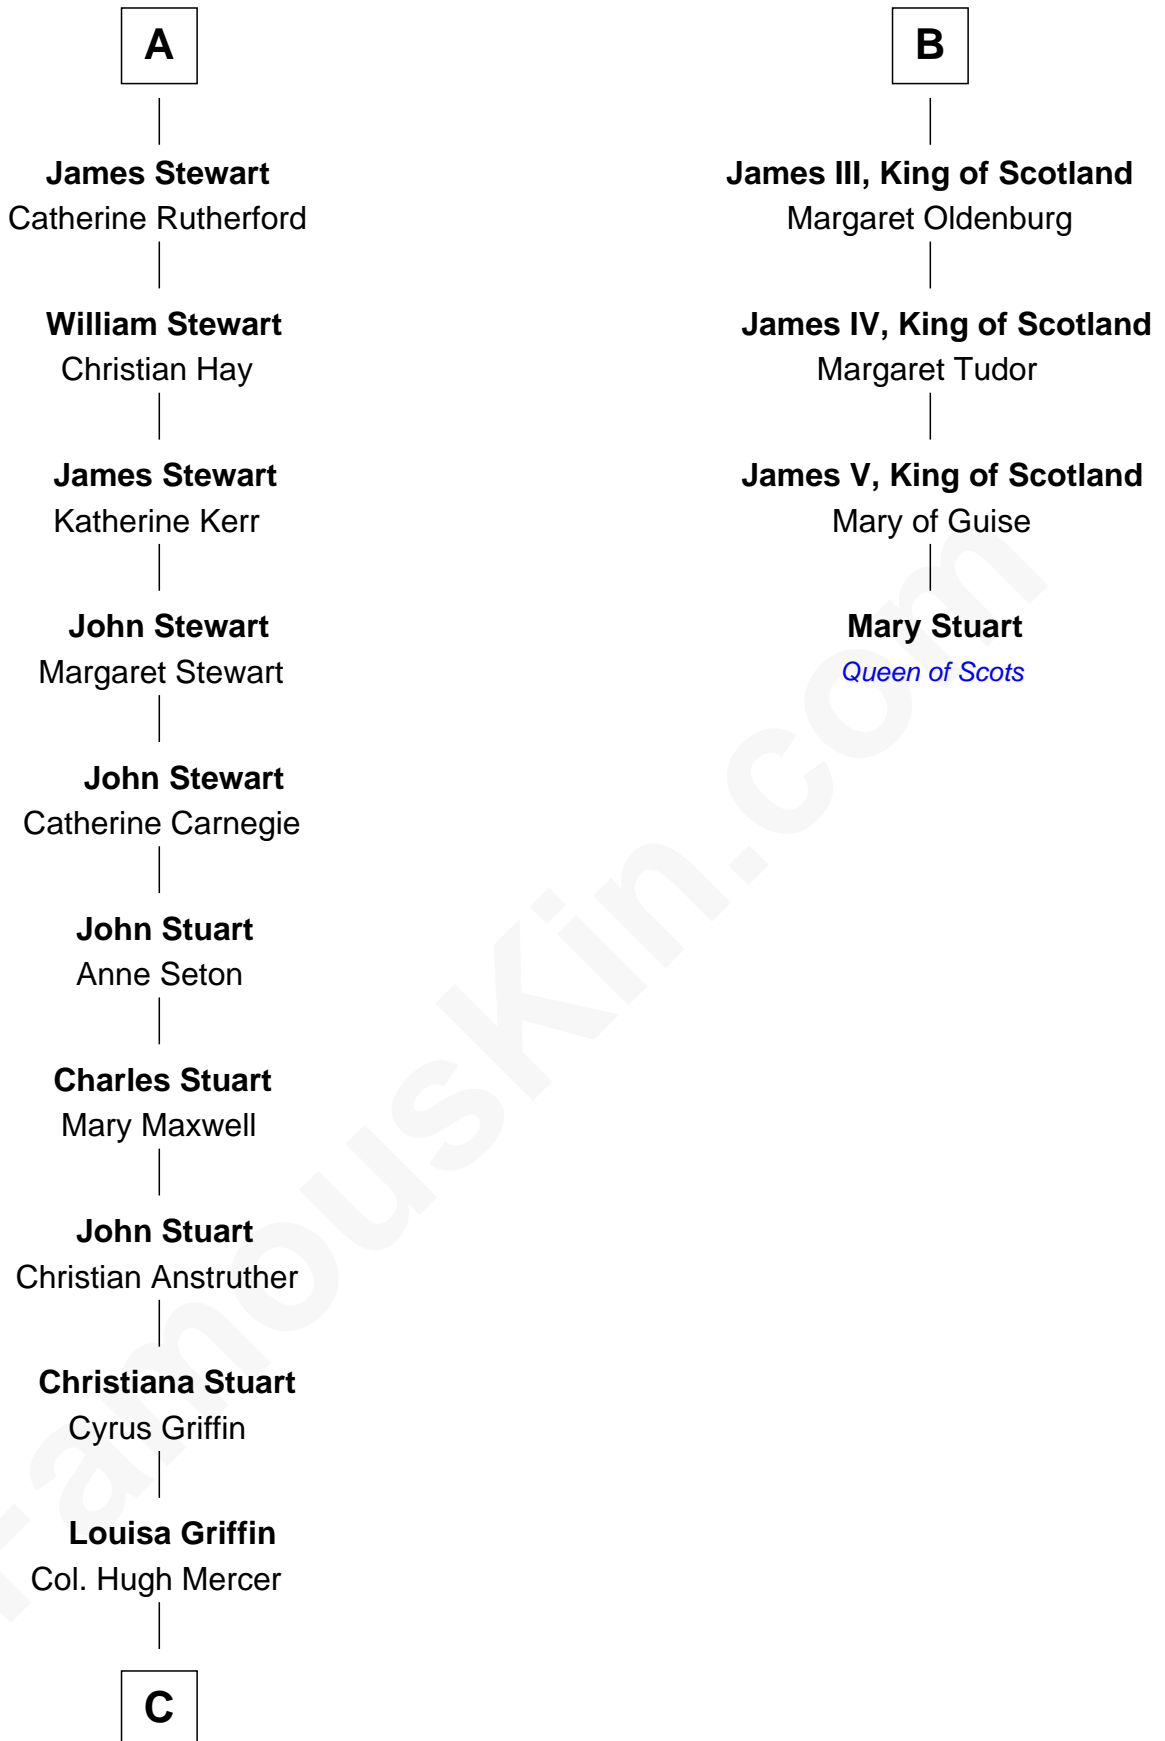

FamousKin.com

Relationship Chart of

Johnny Mercer

Songwriter and Co-Founder of Capitol Records

10th cousin 10 times removed of

Mary Stuart
Queen of Scots

Robert I, Count of Artois
Matilda of Brabant

Blanche of Artois
Edmund Plantagenet

Henry Plantagenet
Maud de Chaworth

Eleanor Plantagenet
Richard Fitzalan

Alice Fitzalan
Sir Thomas de Holand

Margaret de Holand
Sir John Beaufort

Joan Beaufort
Sir James Stewart

Sir James Stewart
Margaret - - - - -

A

Blanche of Artois
Edmund Plantagenet

Henry Plantagenet
Maud de Chaworth

Eleanor Plantagenet
Richard Fitzalan

Alice Fitzalan
Sir Thomas de Holand

Margaret de Holand
Sir John Beaufort

Joan Beaufort
James I, King of Scotland

James II, King of Scotland
Mary of Guelders

B

C

—
Gen. Hugh Weedon Mercer

Mary Stiles Anderson

—
George Anderson Mercer

Nanny Maury Herndon

—
George Anderson Mercer