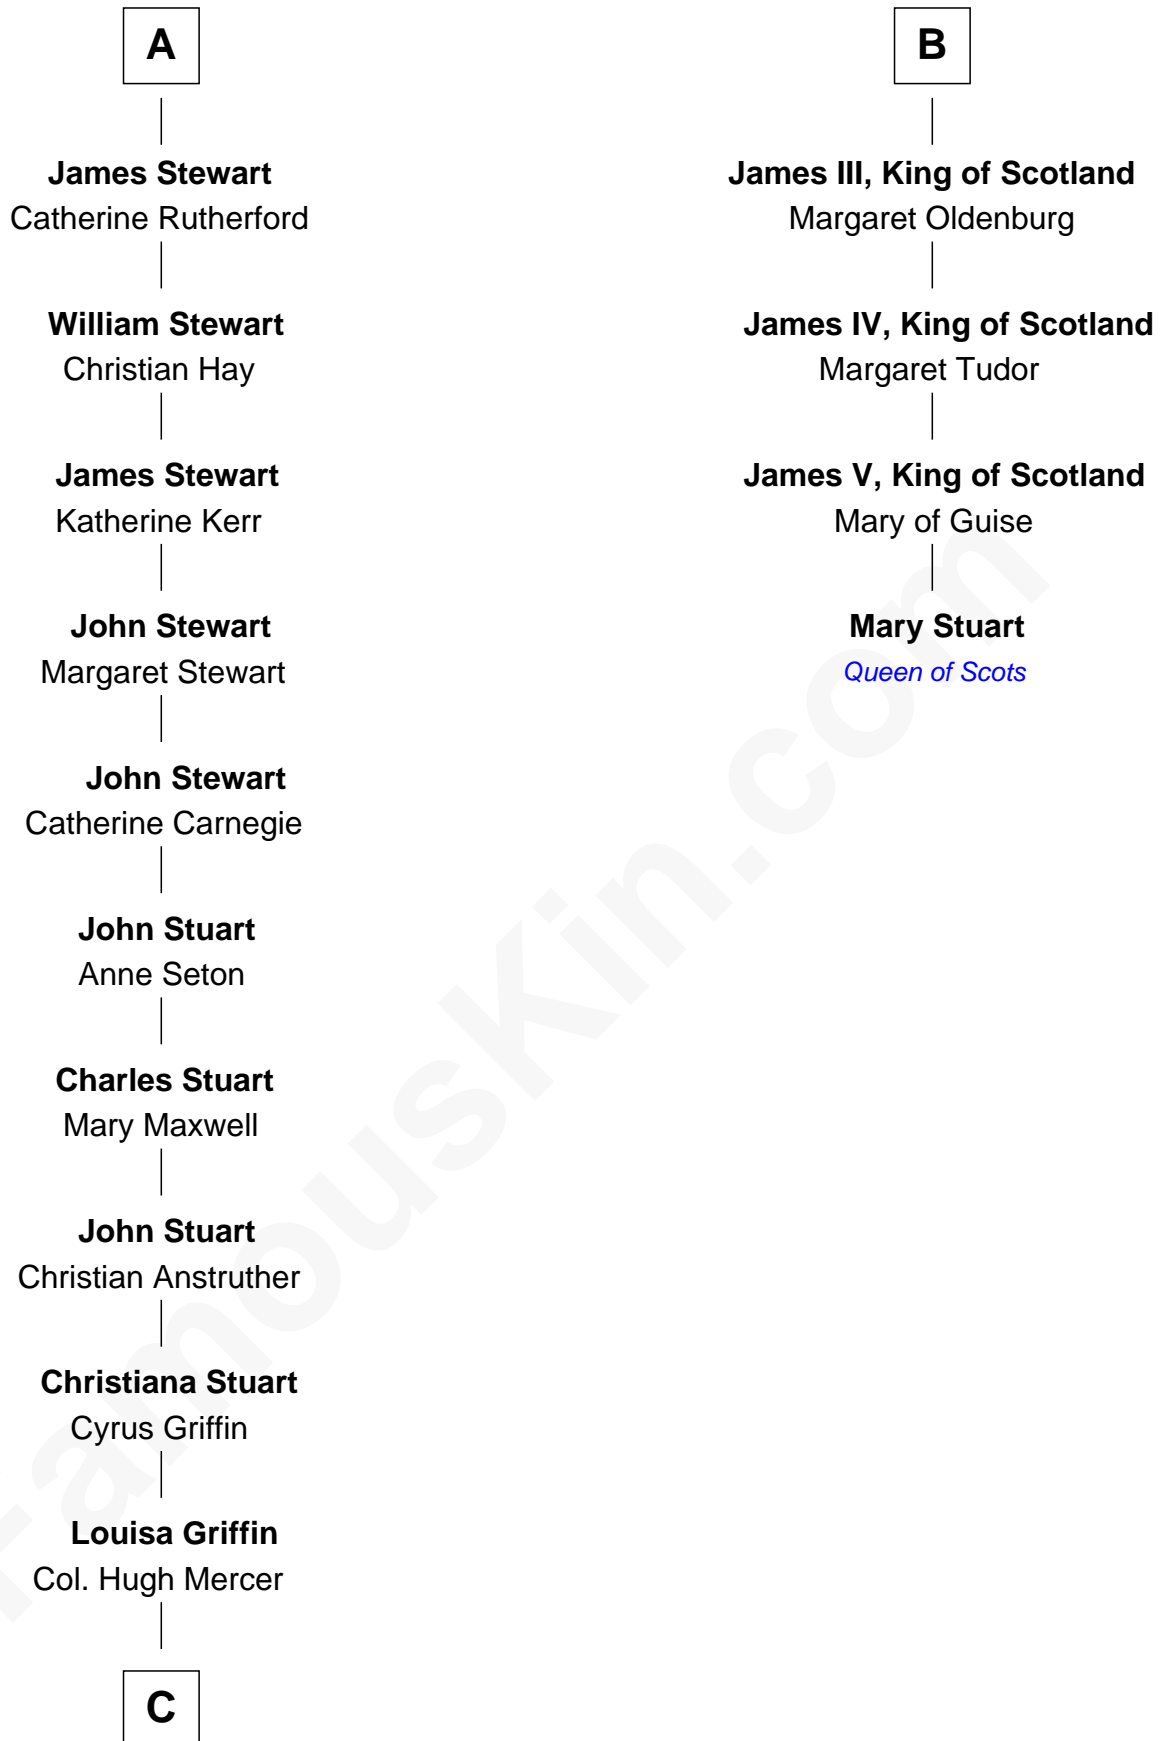

FamousKin.com

Relationship Chart of

Johnny Mercer

Songwriter and Co-Founder of Capitol Records

10th cousin 10 times removed of

Mary Stuart
Queen of Scots

C

—
Gen. Hugh Weedon Mercer

Mary Stiles Anderson

—
George Anderson Mercer

Nanny Maury Herndon

—
George Anderson Mercer

Lillian Elizabeth Ciucevich

—
Johnny Mercer

Co-Founder of Capitol Records

FamousKin.com