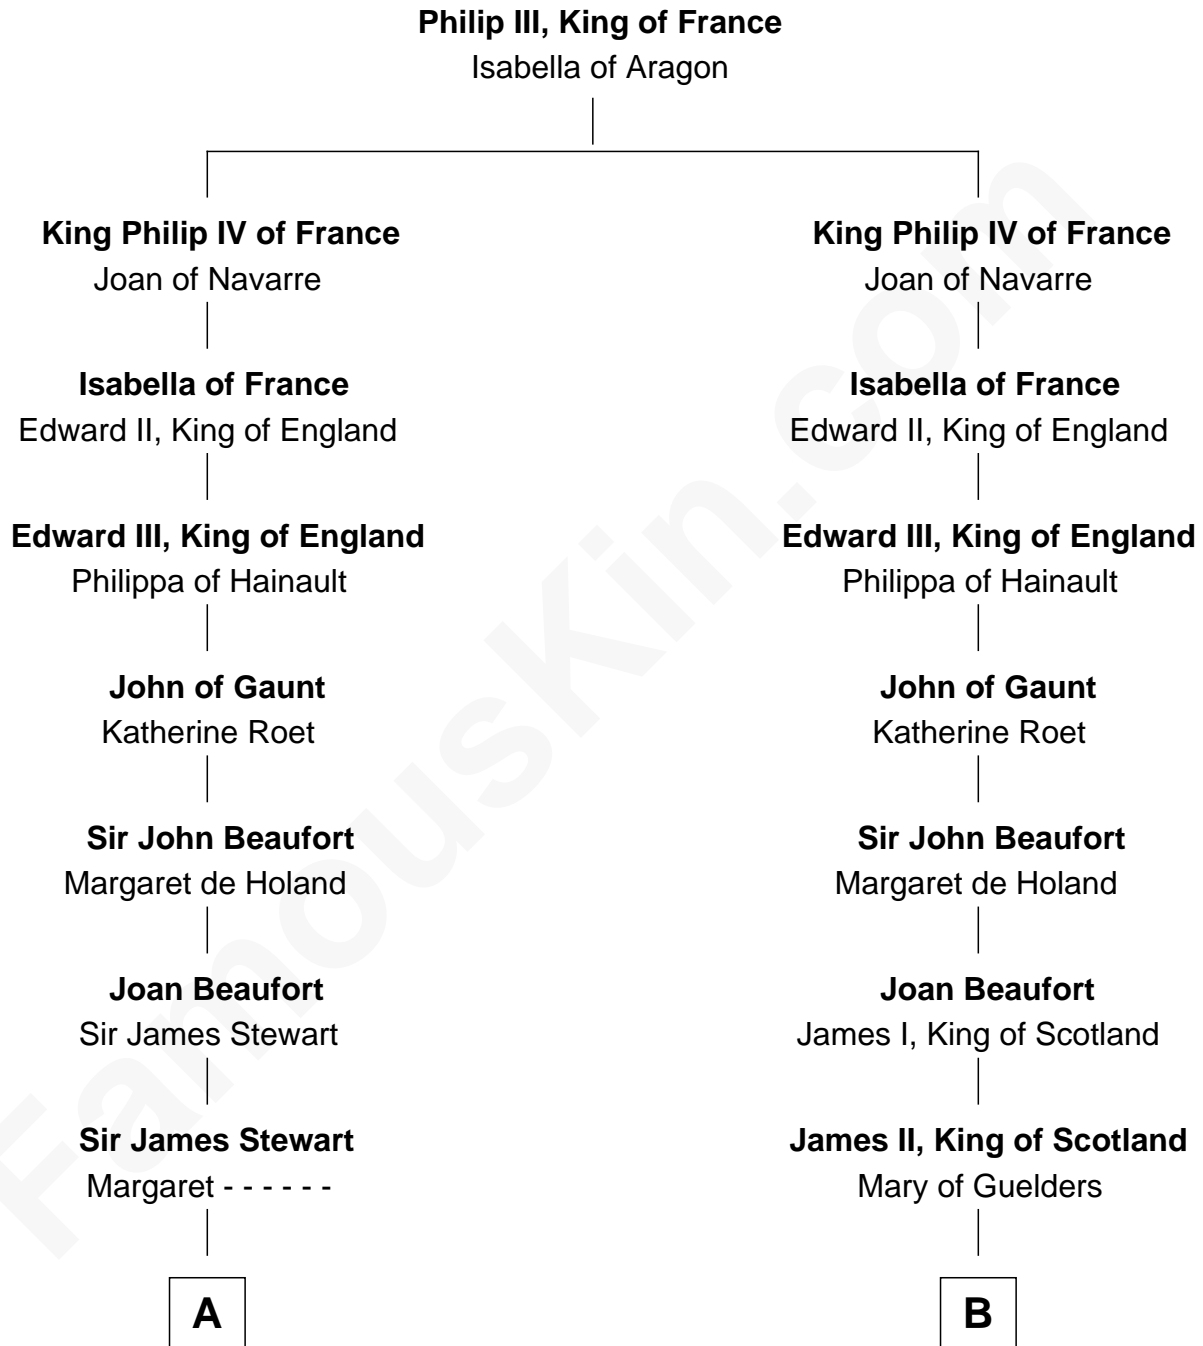

FamousKin.com

Relationship Chart of

Johnny Mercer

Songwriter and Co-Founder of Capitol Records

10th cousin 10 times removed of

Mary Stuart
Queen of Scots

C

—
Gen. Hugh Weedon Mercer

Mary Stiles Anderson

—
George Anderson Mercer

Nanny Maury Herndon

—
George Anderson Mercer

Lillian Elizabeth Ciucevich

—
Johnny Mercer

Co-Founder of Capitol Records

FamousKin.com